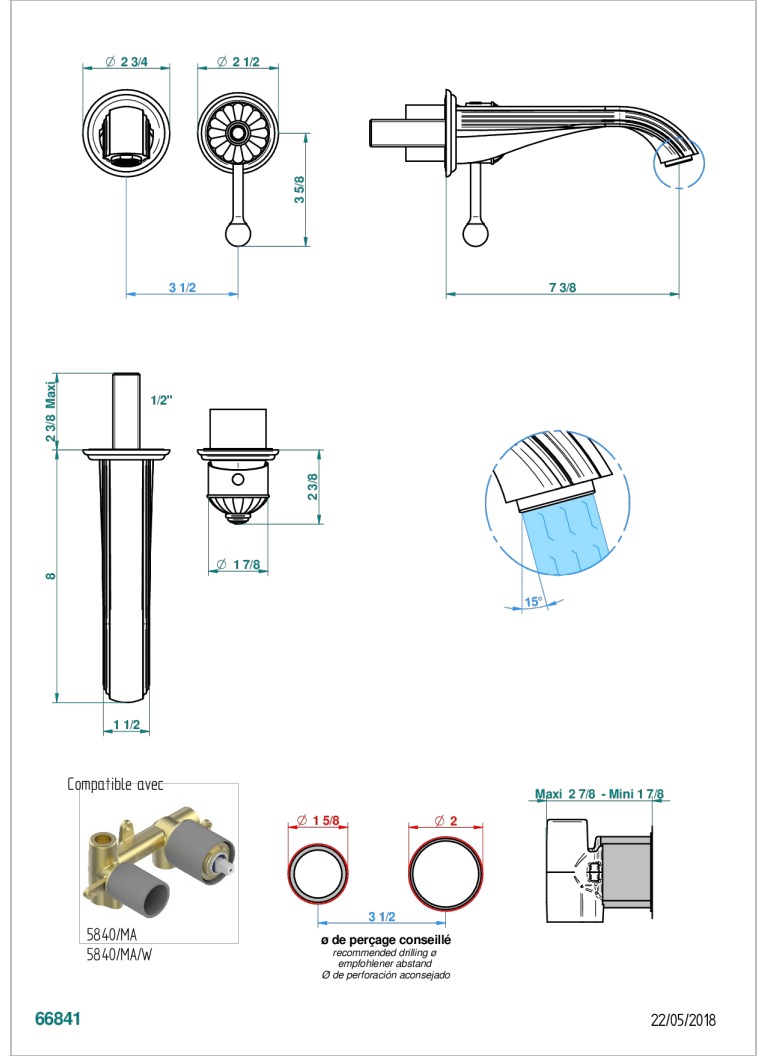

VOGUE BLACK ONYX

A8P-6541B

THG
PARIS

Trim only for Built-in basin mixer with spout (two x 1/2" inlets and one 1/2" outlet), without waste

CHARACTERISTIC

- Vogue black onyx
- Trim only for Built-in basin mixer with spout (two x 1/2" inlets and one 1/2" outlet), without waste

RELATED SKU'S

- Ref. G00-5840/MA/W Rough parts for concealed wall-mounted mixer with 1/2" outlet, for WC douche - WRAS approved

AVAILABLE FINITIONS

Antique nickel - H28
Black ceram - D30
Blush PVD - H62
Brass color PVD - H49
Brown bronze color PVD - F33
Gold color PVD - H52

Nickel color PVD - H55
Polished chrome (color finish) - A02
Polished chrome / Polished gold (color finish) - G02
Polished gold (color finish) - F01
Polished nickel - B01
Soft gold - F30

Soft matt gold - F31
Umber PVD - H66
Varnished matt antique red copper (color finish) - H07