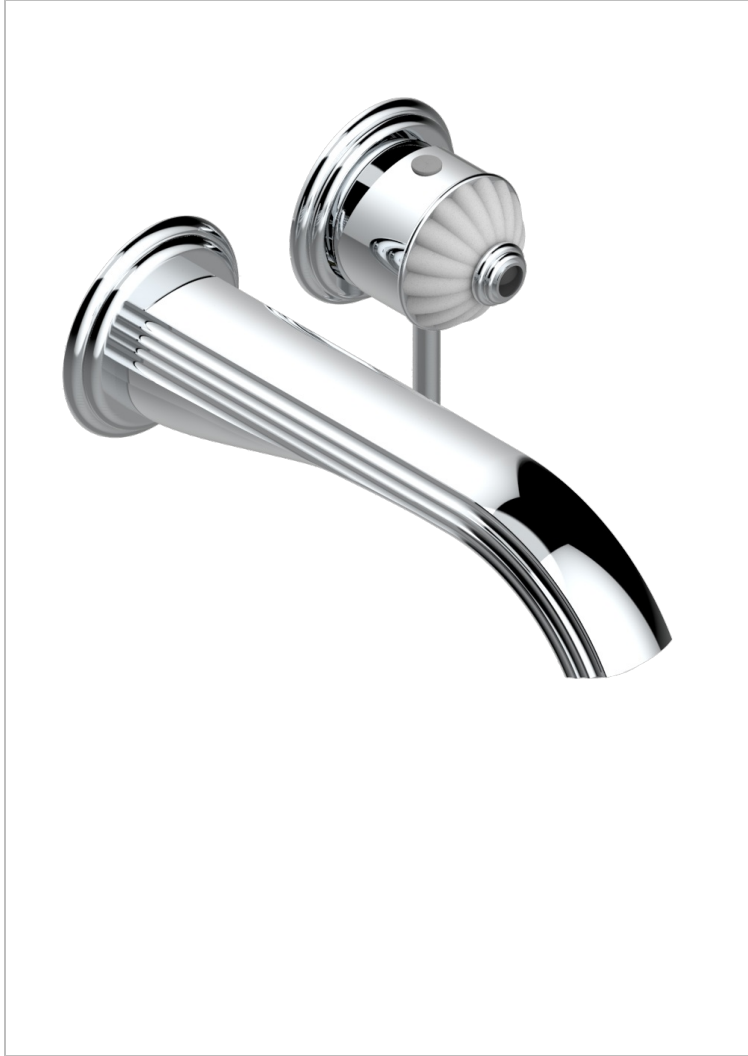

VOGUE BLACK ONYX

A8P-6541B

THG
PARIS

Trim only for Built-in basin mixer with spout (two x 1/2" inlets and one 1/2" outlet), without waste

CHARACTERISTIC

- Vogue black onyx
- Trim only for Built-in basin mixer with spout (two x 1/2" inlets and one 1/2" outlet), without waste

RELATED SKU'S

- Ref. G00-5840/MA/W Rough parts for concealed wall-mounted mixer with 1/2" outlet, for WC douche - WRAS approved

AVAILABLE FINITIONS

Antique nickel - H28
Black ceram - D30
Blush PVD - H62
Brass color PVD - H49
Brown bronze color PVD - F33
Gold color PVD - H52

Nickel color PVD - H55
Polished chrome (color finish) - A02
Polished chrome / Polished gold (color finish) - G02
Polished gold (color finish) - F01
Polished nickel - B01
Soft gold - F30

Soft matt gold - F31
Umber PVD - H66
Varnished matt antique red copper (color finish) - H07