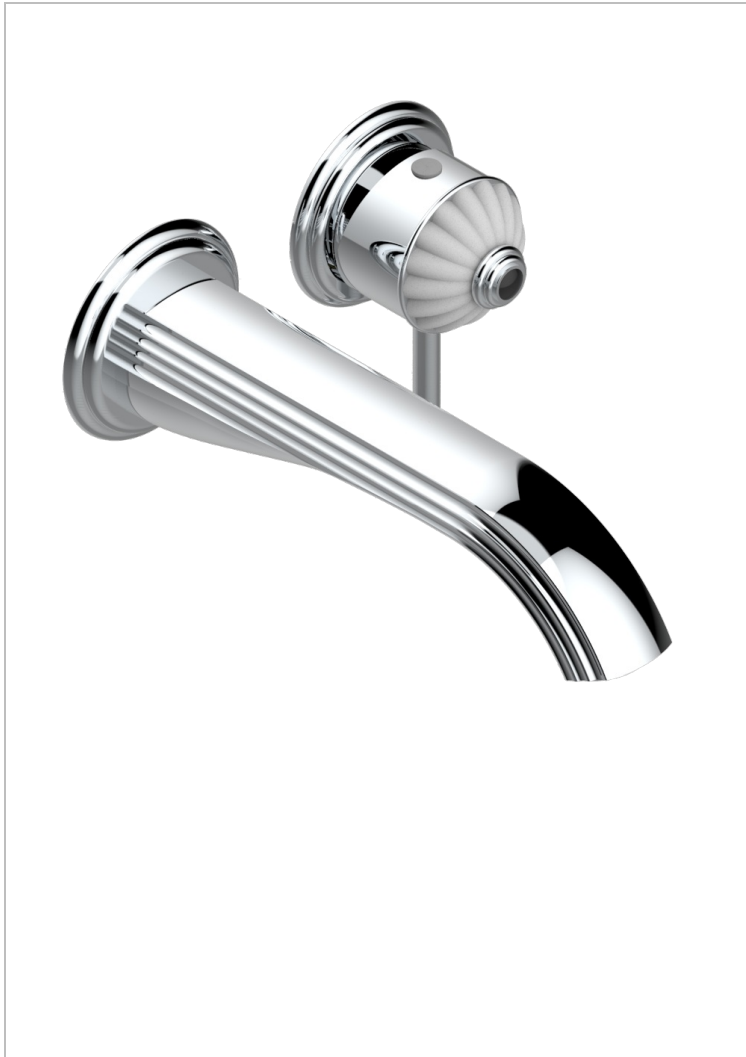

VOGUE BLACK ONYX

A8P-6541B

THG[®]
PARIS

Trim only for Built-in basin mixer with spout (two x 1/2" inlets and one 1/2" outlet), without waste

CHARACTERISTIC

- Vogue black onyx
- Trim only for Built-in basin mixer with spout (two x 1/2" inlets and one 1/2" outlet), without waste

RELATED SKU'S

- Ref. G00-5840/MA Rough parts for concealed wall-mounted mixer with 1/2" outlet

AVAILABLE FINITIONS

Antique nickel - H28
Black ceram - D30
Blush PVD - H62
Brass color PVD - H49
Brown bronze color PVD - F33
Gold color PVD - H52

Nickel color PVD - H55
Polished chrome (color finish) - A02
Polished chrome / Polished gold (color finish) - G02
Polished gold (color finish) - F01
Polished nickel - B01
Soft gold - F30

Soft matt gold - F31
Umber PVD - H66
Varnished matt antique red copper (color finish) - H07