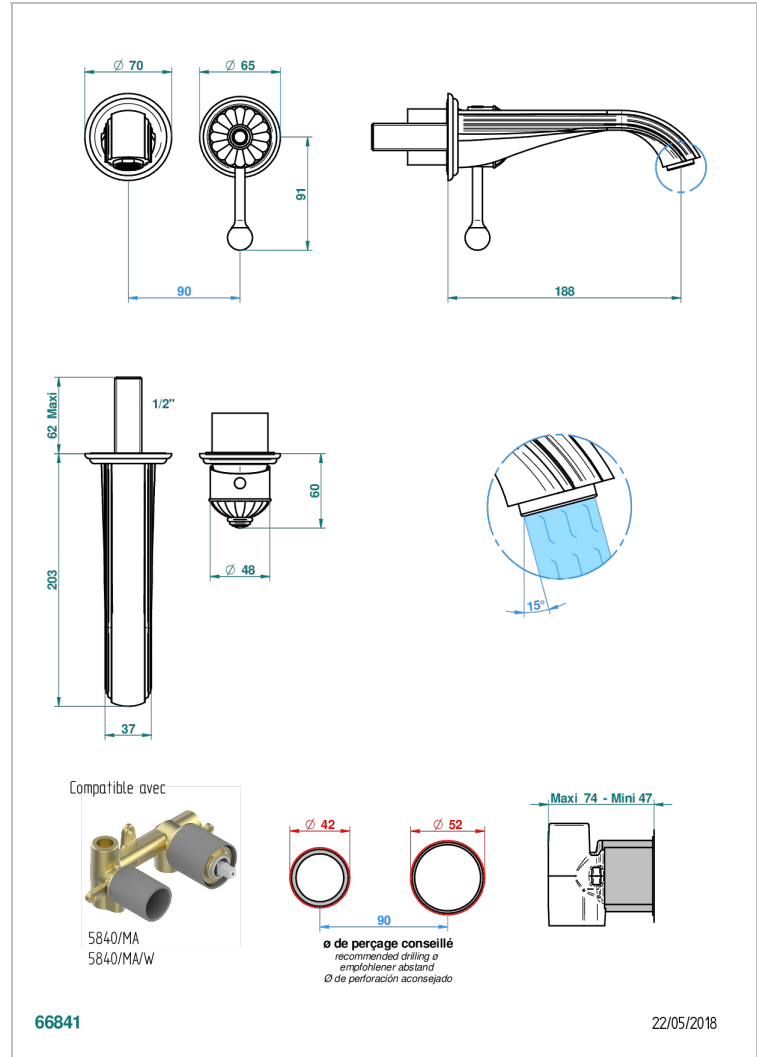

VOGUE BLACK ONYX

A8P-6541B

THG[®]
PARIS

Trim only for Built-in basin mixer with spout (two x 1/2" inlets and one 1/2" outlet), without waste

CHARACTERISTIC

- Vogue black onyx
- Trim only for Built-in basin mixer with spout (two x 1/2" inlets and one 1/2" outlet), without waste

RELATED SKU'S

- Ref. G00-5840/MA Rough parts for concealed wall-mounted mixer with 1/2" outlet

AVAILABLE FINITIONS

Antique nickel - H28
Black ceram - D30
Blush PVD - H62
Brass color PVD - H49
Brown bronze color PVD - F33
Gold color PVD - H52

Nickel color PVD - H55
Polished chrome (color finish) - A02
Polished chrome / Polished gold (color finish) - G02
Polished gold (color finish) - F01
Polished nickel - B01
Soft gold - F30

Soft matt gold - F31
Umber PVD - H66
Varnished matt antique red copper (color finish) - H07