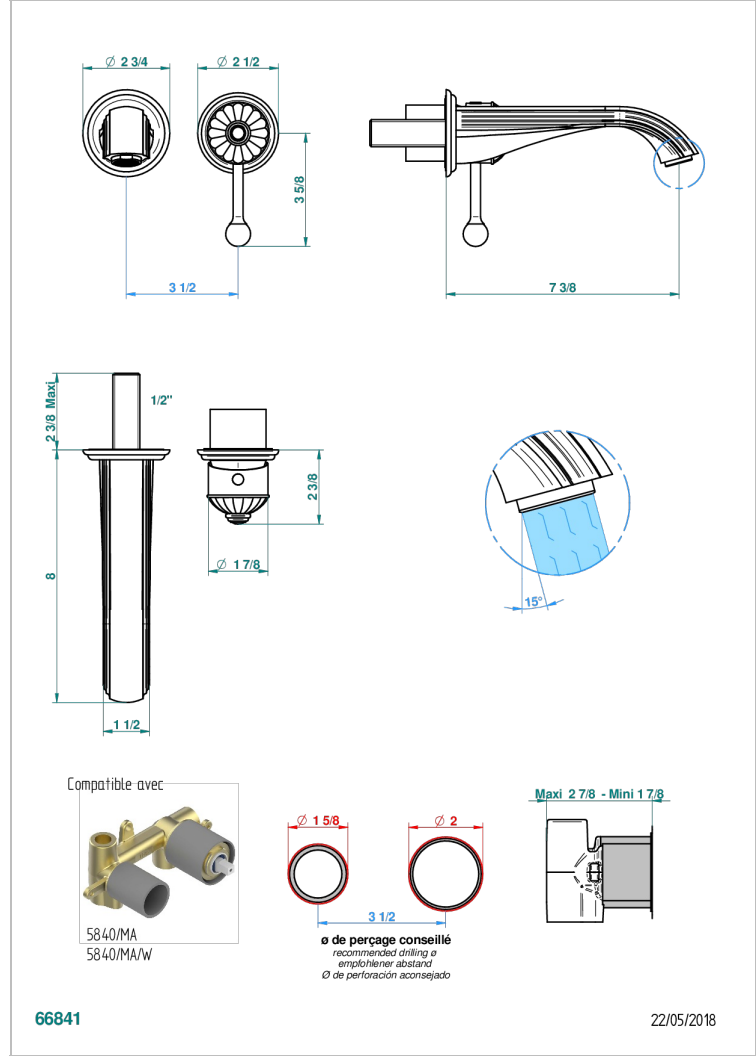

VOGUE ONICE NEGRO

A8P-6541B

THG[®]
PARIS

Trim only for Built-in basin mixer with spout (two x 1/2" inlets and one 1/2" outlet), without waste

CARACTERÍSTICAS

- Vogue Onice negro
- Trim only for Built-in basin mixer with spout (two x 1/2" inlets and one 1/2" outlet), without waste

PRODUCTOS RELACIONADOS

- Ref. G00-5840/MA Parte empotrada para mezclador mural con salida hembra 1/2"

ACABADOS DISPONIBLES

Bronce claro - D01
Cerámica negra mate - D30
Cobre viejo mate - H07
Cromo - A02
Cromo / dorado - G02
Cromo mate - C02