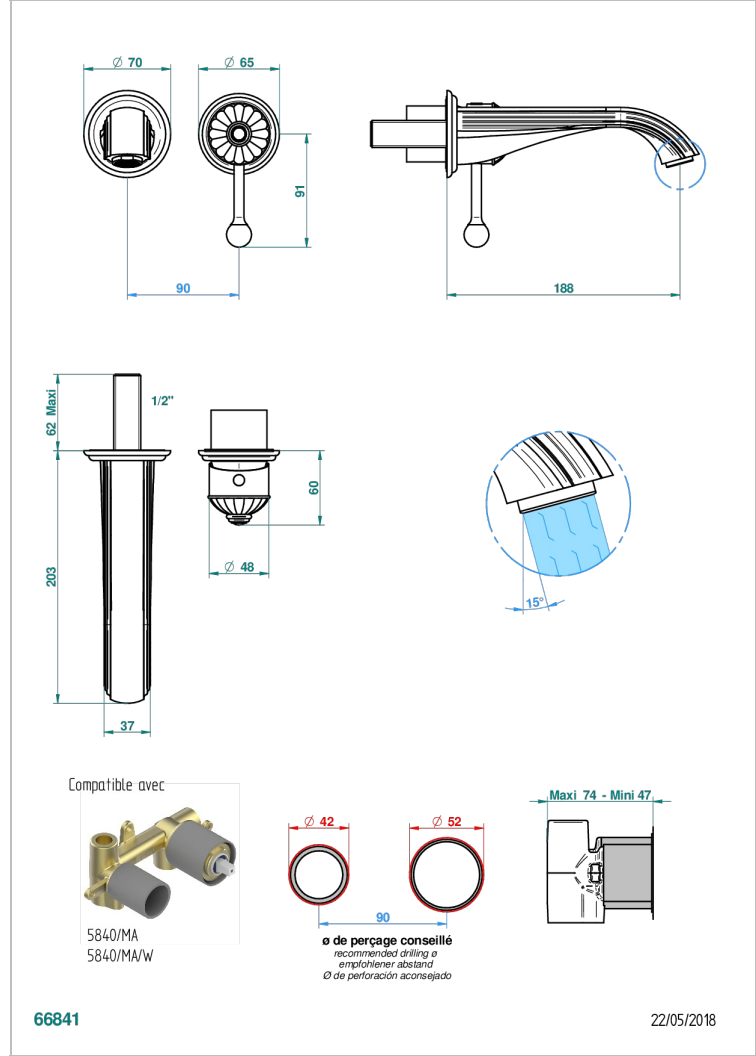

# VOGUE ONICE NEGRO

A8P-6541B

THG  
PARIS

Trim only for Built-in basin mixer with spout (two x 1/2" inlets and one 1/2" outlet), without waste

## CARACTERÍSTICAS

- Vogue Onice negro
- Trim only for Built-in basin mixer with spout (two x 1/2" inlets and one 1/2" outlet), without waste

## PRODUCTOS RELACIONADOS

- Ref. G00-5840/MA Parte empotrada para mezclador mural con salida hembra 1/2