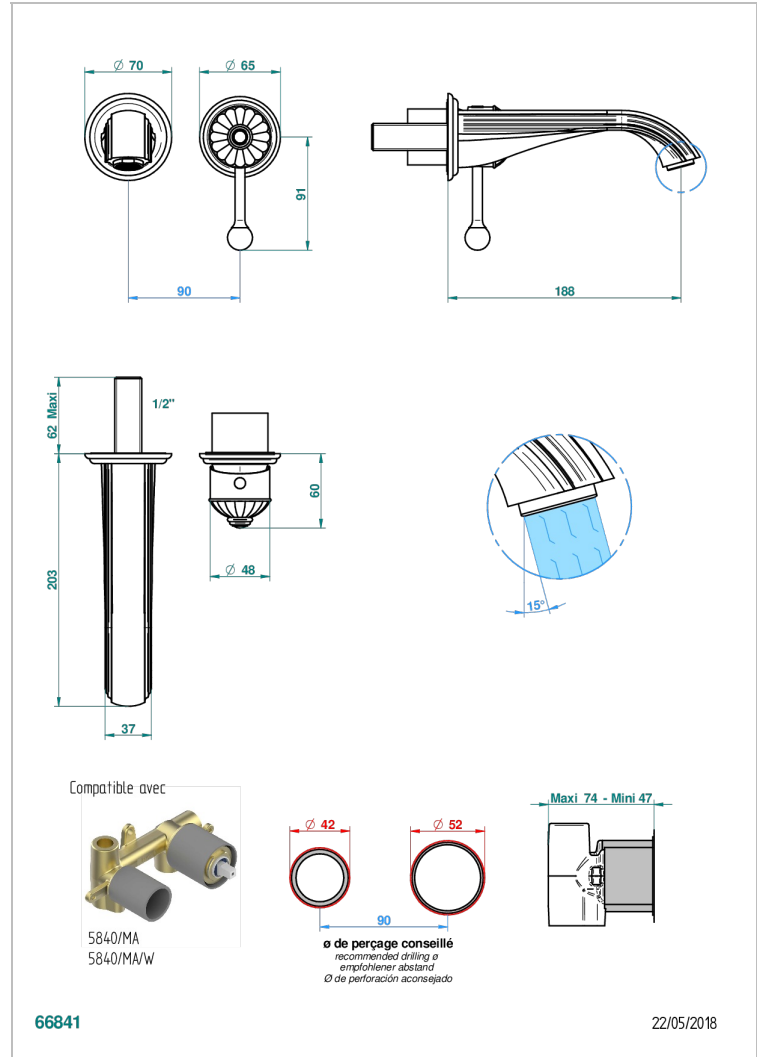

# VOGUE BLACK ONYX

A8P-6541B

THG<sup>®</sup>  
PARIS

Trim only for Built-in basin mixer with spout (two x 1/2" inlets and one 1/2" outlet), without waste

## CHARACTERISTIC

- Vogue black onyx
- Trim only for Built-in basin mixer with spout (two x 1/2" inlets and one 1/2" outlet), without waste

## RELATED SKU'S

- Ref. G00-5840/MA Rough parts for concealed wall-mounted mixer with 1/2" outlet