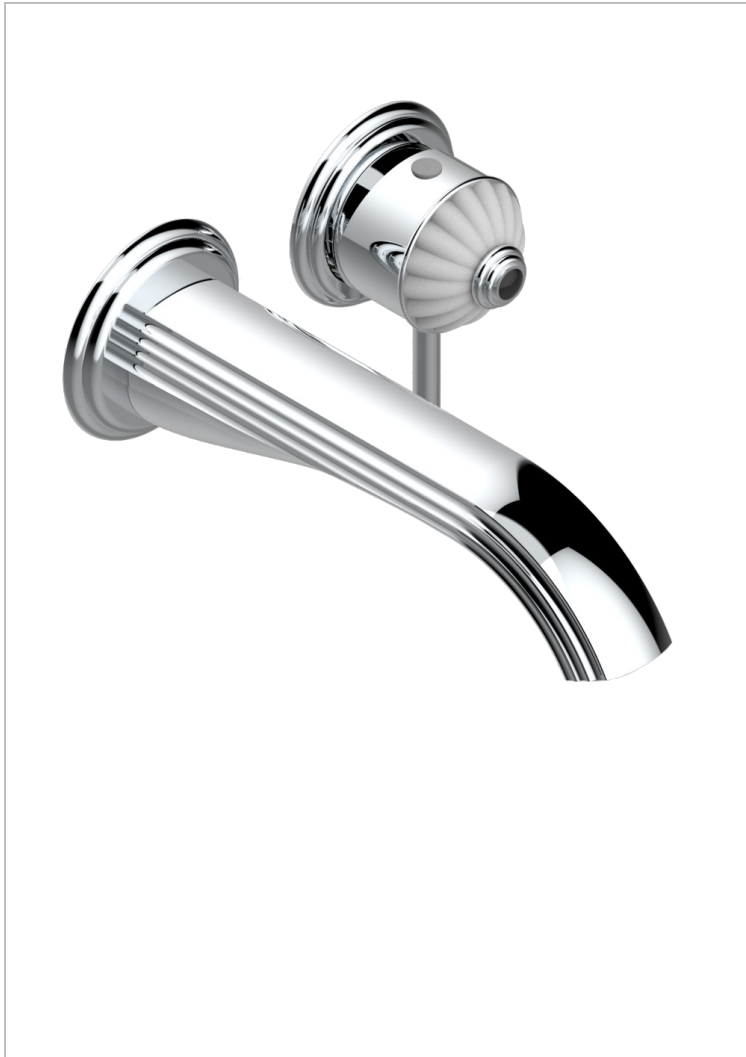

# VOGUE BLACK ONYX

A8P-6541B

THG<sup>®</sup>  
PARIS

Trim only for Built-in basin mixer with spout (two x 1/2" inlets and one 1/2" outlet), without waste

## CHARACTERISTIC

- Vogue black onyx
- Trim only for Built-in basin mixer with spout (two x 1/2" inlets and one 1/2" outlet), without waste

## RELATED SKU'S

- Ref. G00-5840/MA Rough parts for concealed wall-mounted mixer with 1/2" outlet

## AVAILABLE FINITIONS

Antique nickel - H28  
Black ceram - D30  
Blush PVD - H62  
Brass color PVD - H49  
Brown bronze color PVD - F33  
Gold color PVD - H52

Graphite PVD - H64  
Lacquered light bronze - D01  
Matt Umber PVD - H67  
Matt blush PVD - H60  
Matt brass color PVD - H50  
Matt brown bronze color PVD - F34