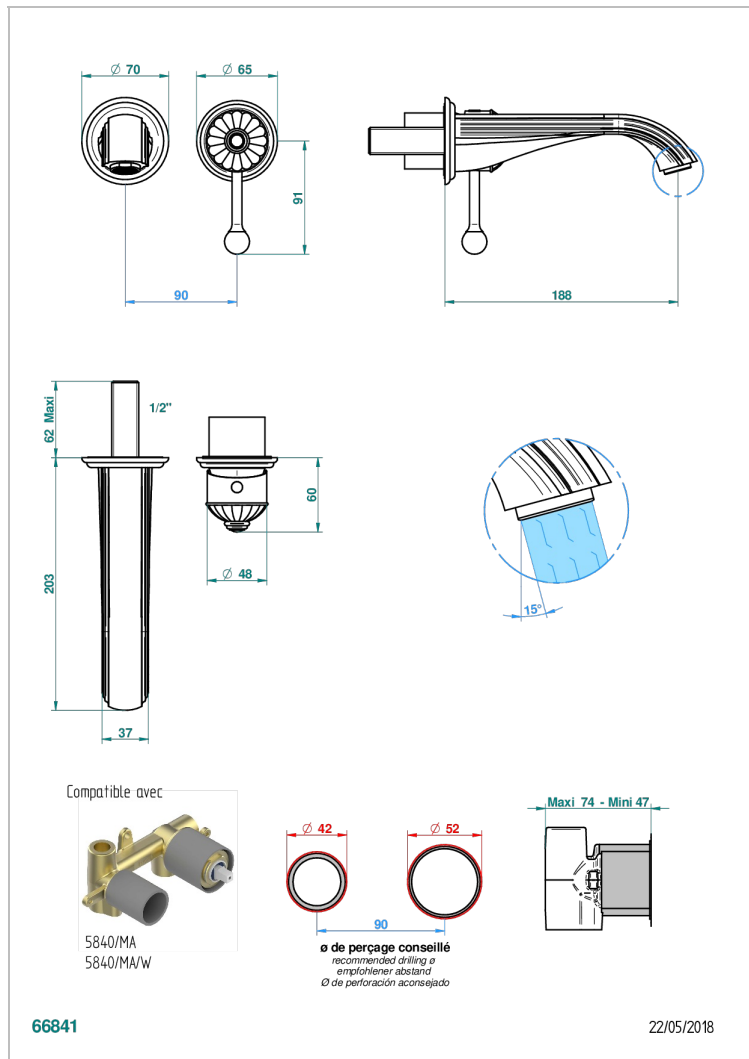

VOGUE BLACK ONYX

A8P-6541B

THG[®]
PARIS

Trim only for Built-in basin mixer with spout (two x 1/2" inlets and one 1/2" outlet), without waste

特色

- Vogue black onyx
- Trim only for Built-in basin mixer with spout (two x 1/2" inlets and one 1/2" outlet), without waste

相关的SKU

- Ref. G00-5840/MA 卫浴套装，含：入墙式弯管出水管，1米25强化软管，触控式花洒和托勾，美国标准

可选饰面

Black ceram - D30
Blush PVD - H62
Graphite PVD - H64
Matt Umber PVD - H67
Matt blush PVD - H60
Matt graphite PVD - H65

PVD哑光棕铜 - F34
PVD哑光金 - H53
PVD哑光铜 - H50
PVD哑光镍 - H56
PVD抛光铜 - H49
PVD棕铜 - F33

PVD金色 - H52
PVD镍 - H55
Umber PVD - H66
哑光复古铜 - H07
哑光浅金 - F31
哑光金 - F07

哑光铬 - C02
哑光镍 - C01
复古镍 - H28
抛光金 (24K金) - F01
抛光铬 - A02
抛光铬/抛光金 - G02

抛光镍 - B01
浅金 - F30
漆面铜 - D01

22/05/2018