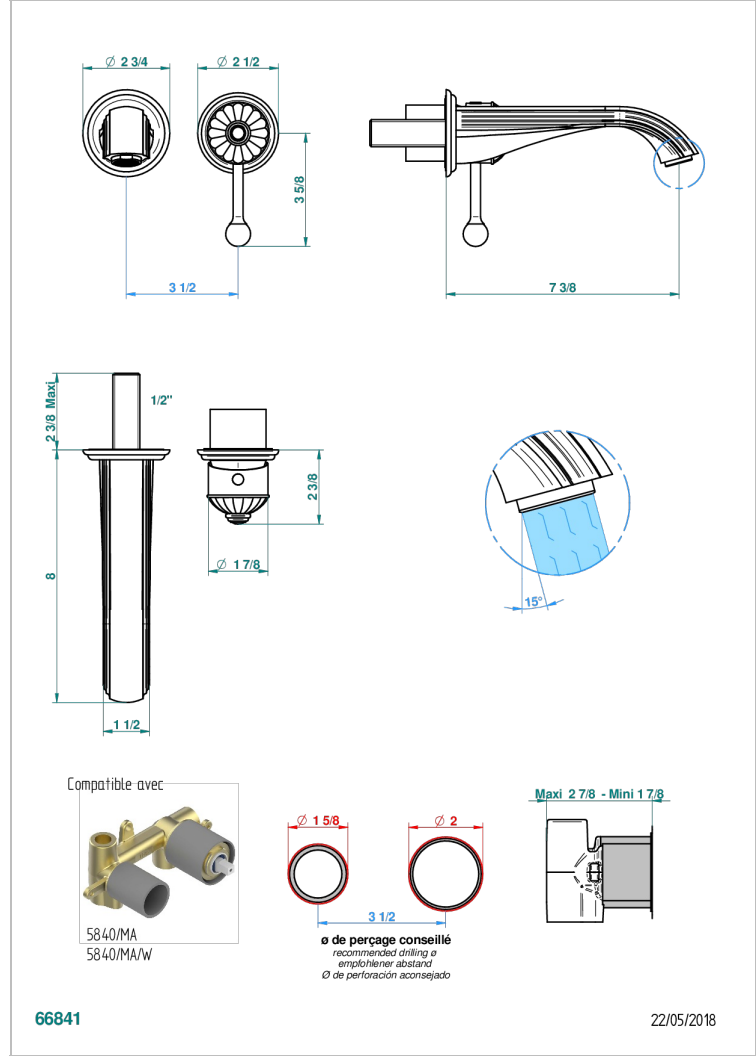

VOGUE BLACK ONYX

A8P-6541B

THG[®]
PARIS

Trim only for Built-in basin mixer with spout (two x 1/2" inlets and one 1/2" outlet), without waste

CHARACTERISTIC

- Vogue black onyx
- Trim only for Built-in basin mixer with spout (two x 1/2" inlets and one 1/2" outlet), without waste

RELATED SKU'S

- Ref. G00-5840/MA Rough parts for concealed wall-mounted mixer with 1/2" outlet

AVAILABLE FINITIONS

Antique nickel - H28
Black ceram - D30
Blush PVD - H62
Brass color PVD - H49
Brown bronze color PVD - F33
Gold color PVD - H52

Nickel color PVD - H55
Polished chrome (color finish) - A02
Polished chrome / Polished gold (color finish) - G02
Polished gold (color finish) - F01
Polished nickel - B01
Soft gold - F30

Soft matt gold - F31
Umber PVD - H66
Varnished matt antique red copper (color finish) - H07