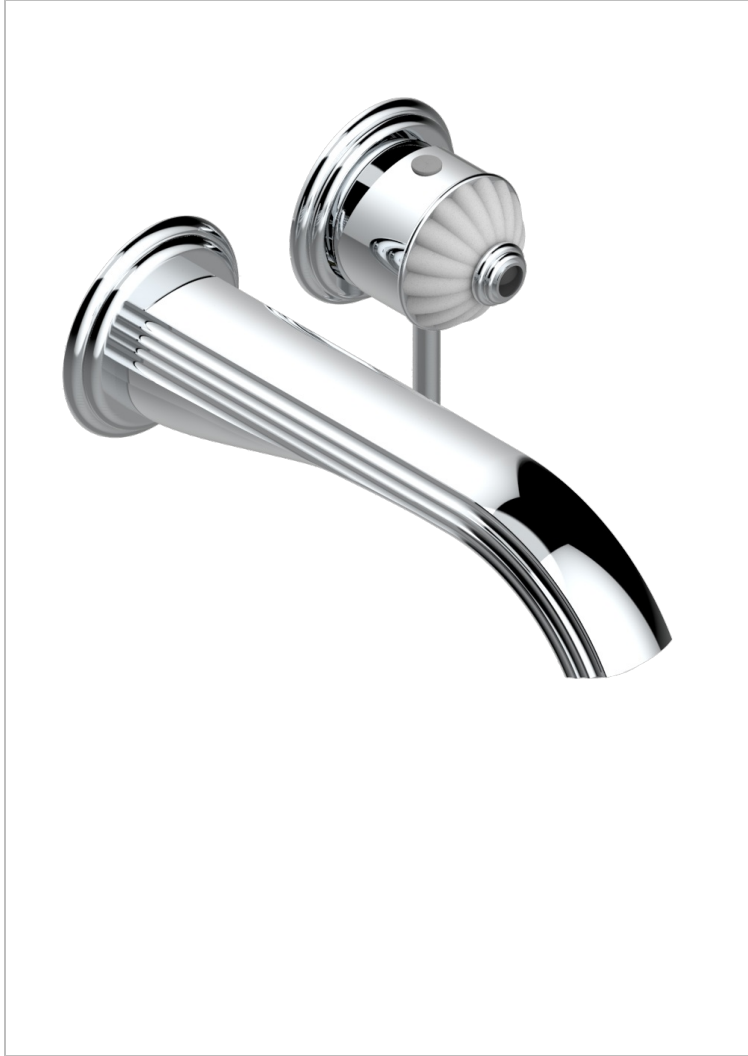

VOGUE BLACK ONYX

A8P-6541B

THG[®]
PARIS

Trim only for Built-in basin mixer with spout (two x 1/2" inlets and one 1/2" outlet), without waste

CHARACTERISTIC

- Vogue black onyx
- Trim only for Built-in basin mixer with spout (two x 1/2" inlets and one 1/2" outlet), without waste

RELATED SKU'S

- Ref. G00-5840/MA Rough parts for concealed wall-mounted mixer with 1/2" outlet

AVAILABLE FINITIONS

Antique nickel - H28
Black ceram - D30
Blush PVD - H62
Brass color PVD - H49
Brown bronze color PVD - F33
Gold color PVD - H52

Nickel color PVD - H55
Polished chrome (color finish) - A02
Polished chrome / Polished gold (color finish) - G02
Polished gold (color finish) - F01
Polished nickel - B01
Soft gold - F30

Soft matt gold - F31
Umber PVD - H66
Varnished matt antique red copper (color finish) - H07