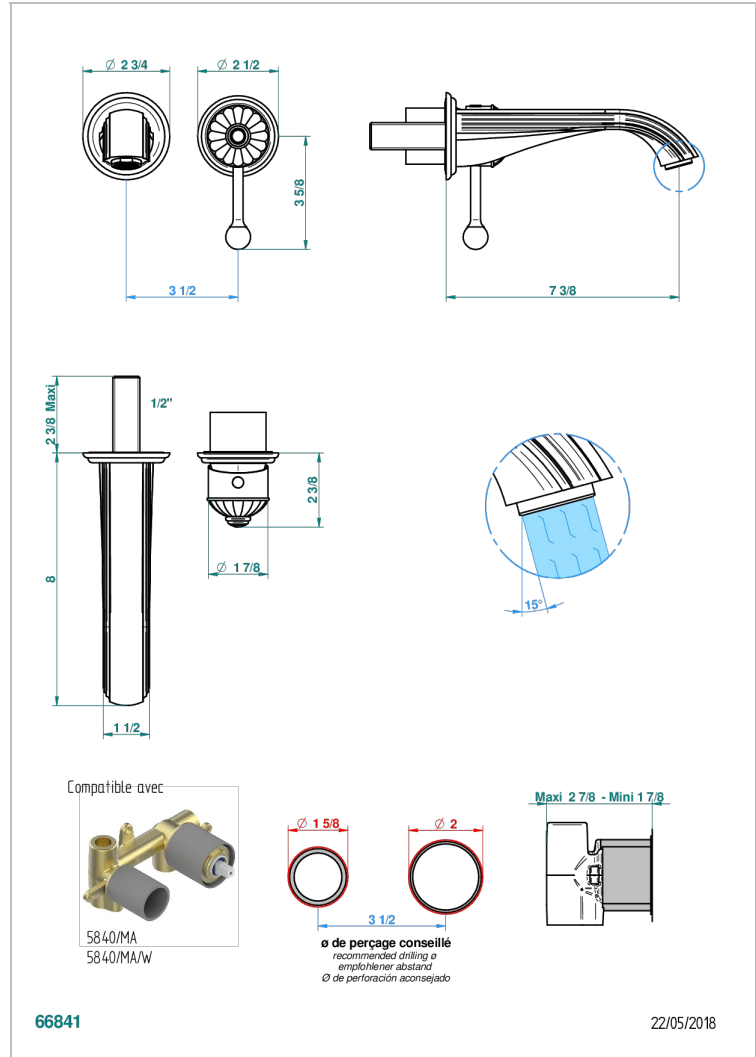

Trim only for Built-in basin mixer with spout (two x 1/2" inlets and one 1/2" outlet), without waste

### 特色

- Vogue black onyx
- Trim only for Built-in basin mixer with spout (two x 1/2" inlets and one 1/2" outlet), without waste

### 相关的SKU

- Ref. G00-5840/MA 卫浴套装, 含: 入墙式弯管出水管, 1米25强化软管, 触控式花洒和托勾, 美国标准