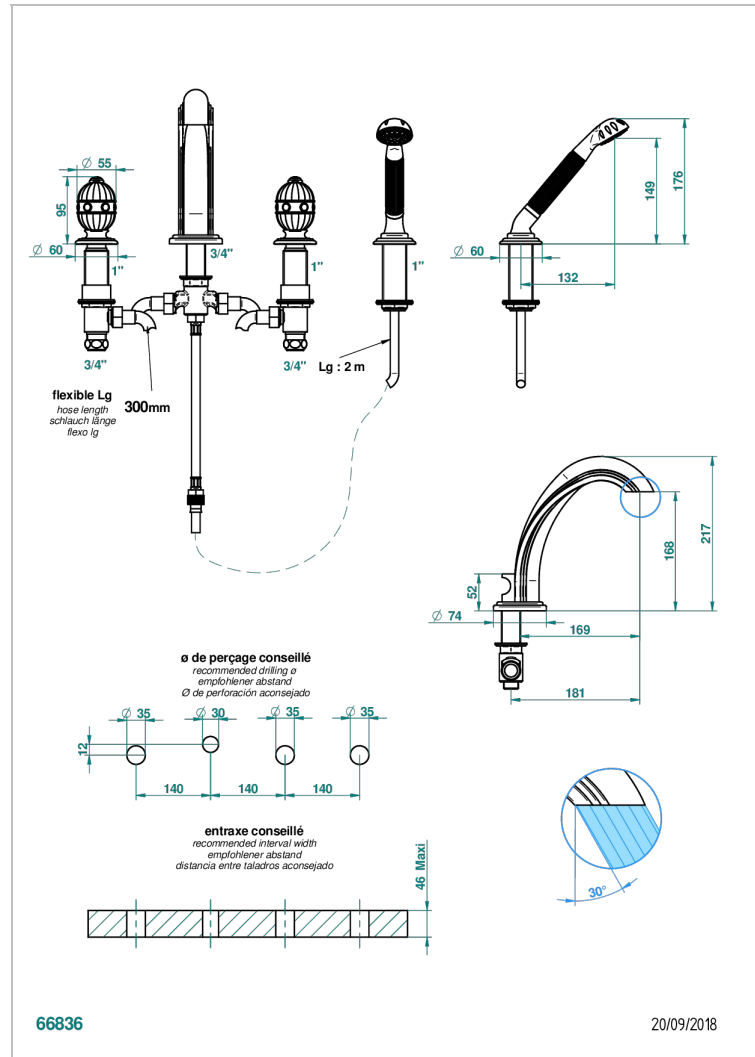

AMBOISE BLACK ONYX

A1M-112BG/W

Rim mounted 4-hole bath/shower mixer, diverter to goliath spout - WRAS approved

CHARACTERISTIC

- WRAS : 2111303

STANDARDS

AVAILABLE FINITIONS

Antique nickel - H28
Black ceram - D30
Blush PVD - H62
Brass color PVD - H49
Brown bronze color PVD - F33
Gold color PVD - H52