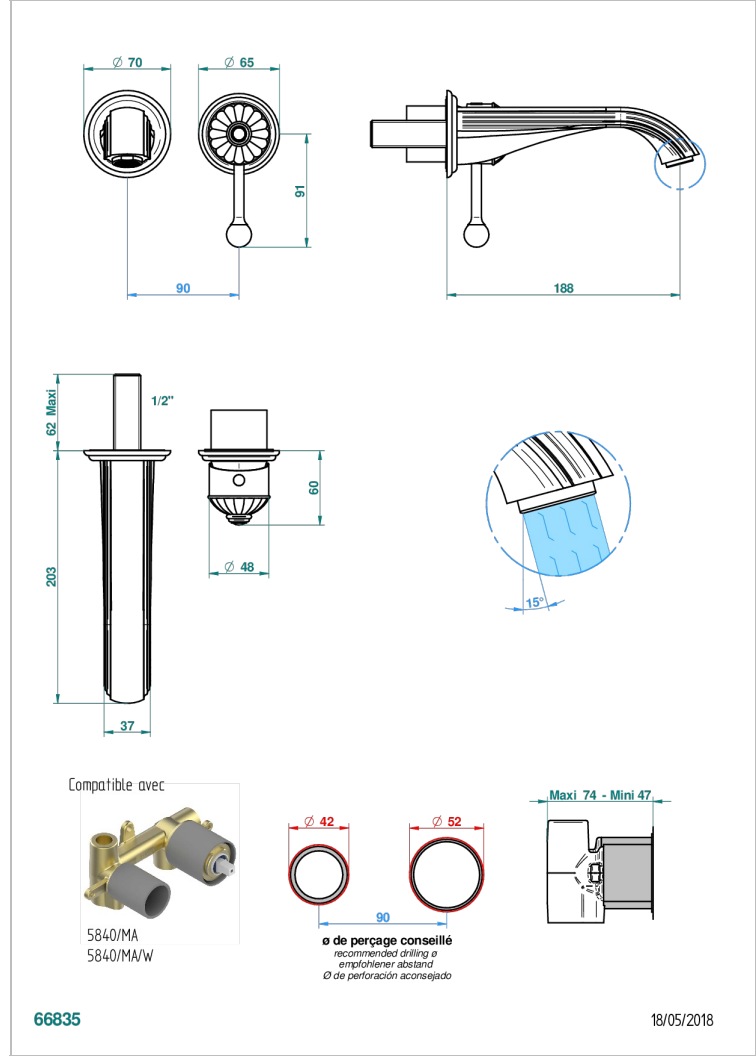

# VOGUE JASPE ROJO

A8N-6541B

THG<sup>®</sup>  
PARIS

Trim only for Built-in basin mixer with spout (two x 1/2" inlets and one 1/2" outlet), without waste

## CARACTERÍSTICAS

- Vogue Jasperojo
- Trim only for Built-in basin mixer with spout (two x 1/2" inlets and one 1/2" outlet), without waste

## PRODUCTOS RELACIONADOS

- Ref. G00-5840/MAUS Rough parts for concealed wall-mounted mixer with 1/2" outlet