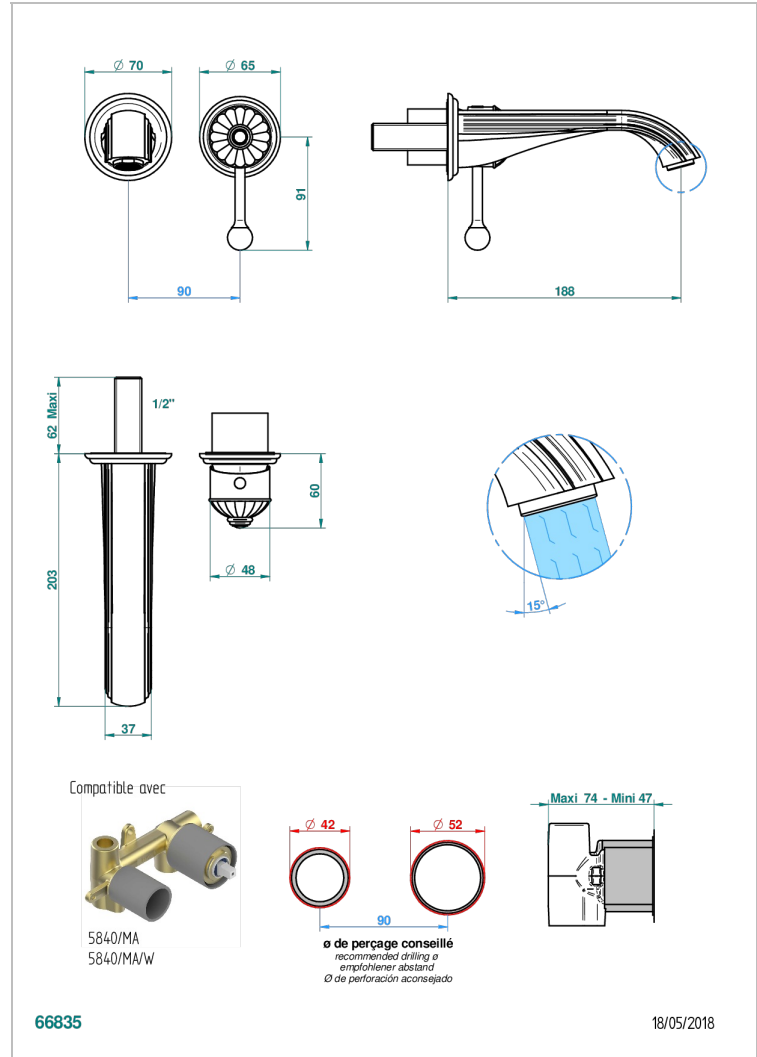

# VOGUE RED JASPER

A8N-6541B

THG<sup>®</sup>  
PARIS

Trim only for Built-in basin mixer with spout (two x 1/2" inlets and one 1/2" outlet), without waste

## CHARACTERISTIC

- Vogue red Jasper
- Trim only for Built-in basin mixer with spout (two x 1/2" inlets and one 1/2" outlet), without waste

## RELATED SKU'S

- Ref. G00-5840/MA/W Rough parts for concealed wall-mounted mixer with 1/2" outlet, for WC douche - WRAS approved