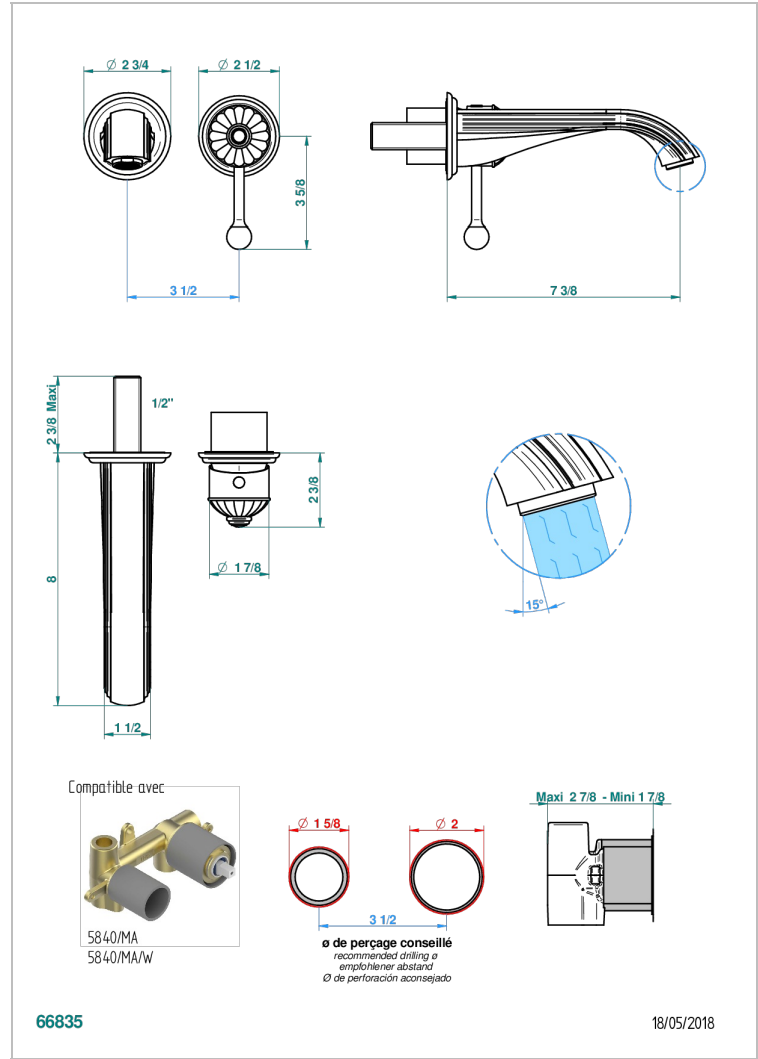

VOGUE RED JASPER

A8N-6541B

THG[®]
PARIS

Trim only for Built-in basin mixer with spout (two x 1/2" inlets and one 1/2" outlet), without waste

CHARACTERISTIC

- Vogue red Jasper
- Trim only for Built-in basin mixer with spout (two x 1/2" inlets and one 1/2" outlet), without waste

RELATED SKU'S

- Ref. G00-5840/MA/W Rough parts for concealed wall-mounted mixer with 1/2" outlet, for WC douche - WRAS approved

AVAILABLE FINITIONS

Antique nickel - H28
Black ceram - D30
Blush PVD - H62
Brass color PVD - H49
Brown bronze color PVD - F33
Gold color PVD - H52

Nickel color PVD - H55
Polished chrome (color finish) - A02
Polished chrome / Polished gold (color finish) - G02
Polished gold (color finish) - F01
Polished nickel - B01
Soft gold - F30

Soft matt gold - F31
Umber PVD - H66
Varnished matt antique red copper (color finish) - H07