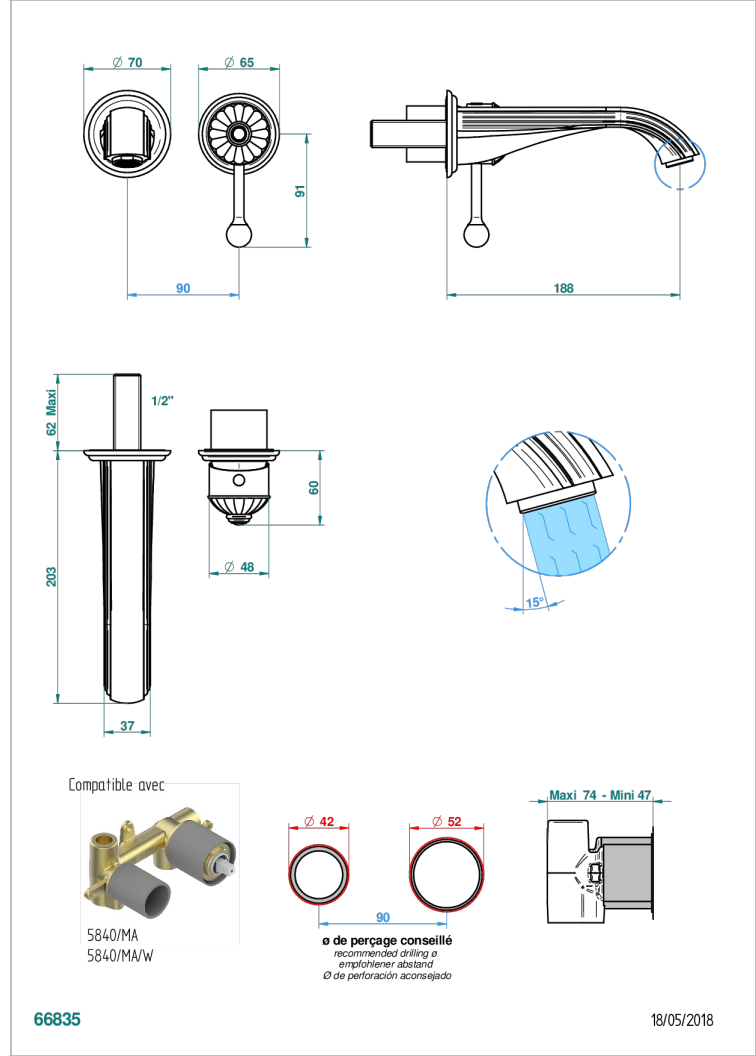

# VOGUE JASPE ROJO

A8N-6541B

THG<sup>®</sup>  
PARIS

Trim only for Built-in basin mixer with spout (two x 1/2" inlets and one 1/2" outlet), without waste

## CARACTERÍSTICAS

- Vogue Jasperojo
- Trim only for Built-in basin mixer with spout (two x 1/2" inlets and one 1/2" outlet), without waste

## PRODUCTOS RELACIONADOS

- Ref. G00-5840/MA Parte empotrada para mezclador mural con salida hembra 1/2