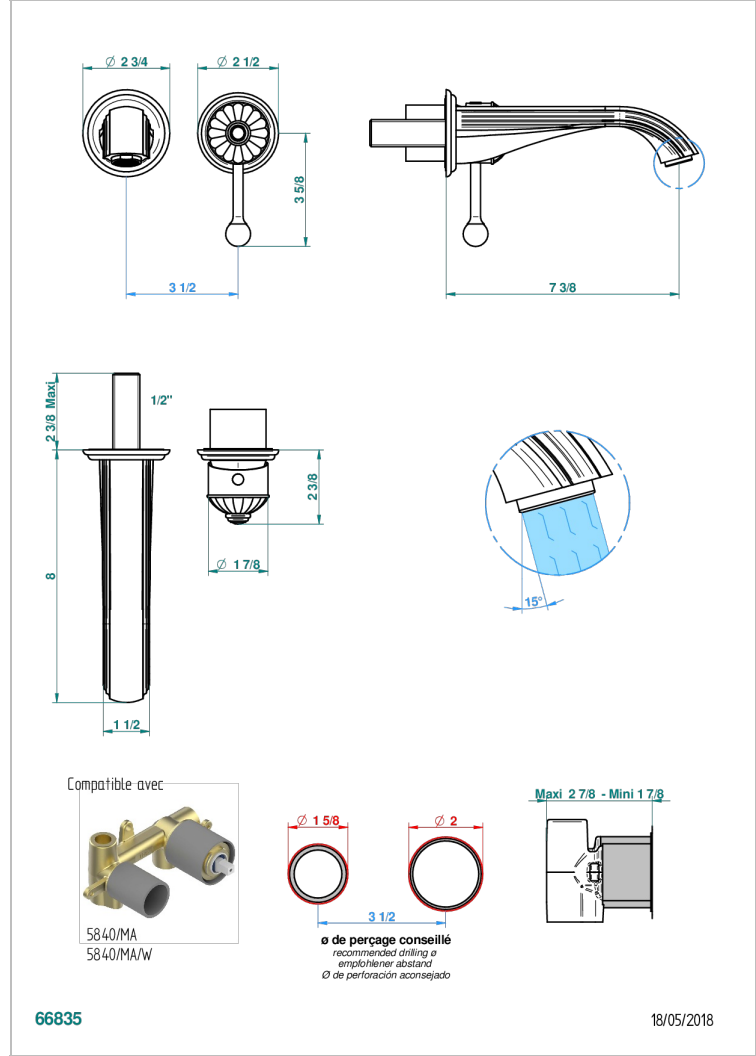

# VOGUE JASPE ROJO

A8N-6541B

THG<sup>®</sup>  
PARIS

Trim only for Built-in basin mixer with spout (two x 1/2" inlets and one 1/2" outlet), without waste

## CARACTERÍSTICAS

- Vogue Jasperojo
- Trim only for Built-in basin mixer with spout (two x 1/2" inlets and one 1/2" outlet), without waste

## PRODUCTOS RELACIONADOS

- Ref. G00-5840/MA Parte empotrada para mezclador mural con salida hembra 1/2