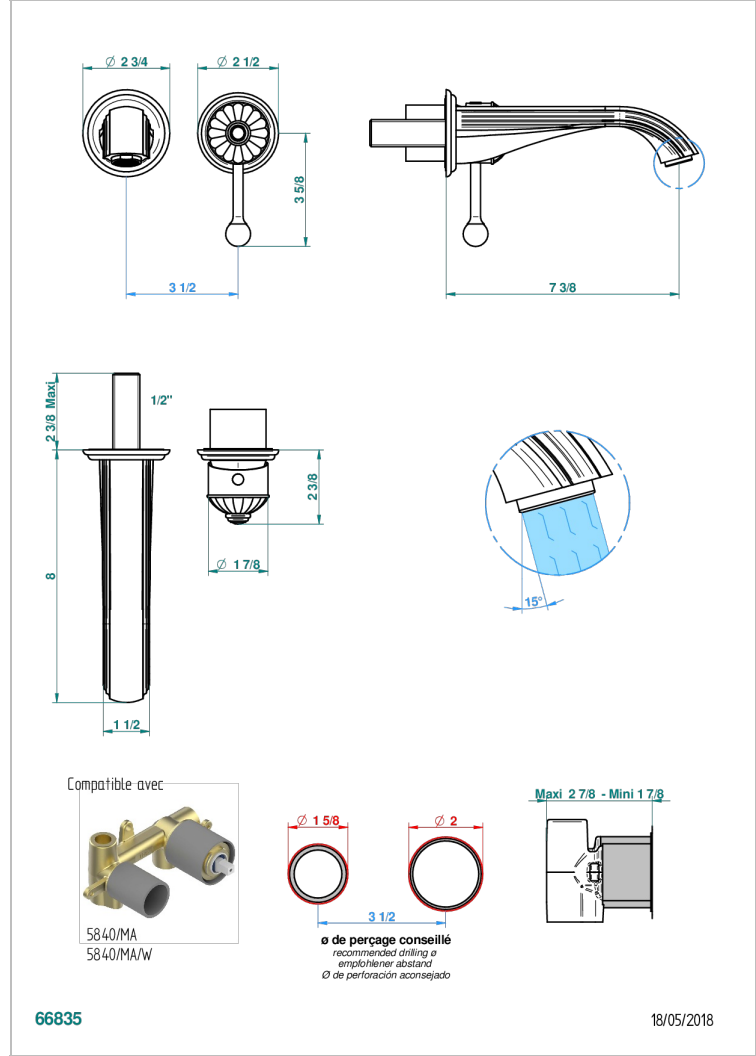

VOGUE RED JASPER

A8N-6541B

THG[®]
PARIS

Trim only for Built-in basin mixer with spout (two x 1/2" inlets and one 1/2" outlet), without waste

CHARACTERISTIC

- Vogue red Jasper
- Trim only for Built-in basin mixer with spout (two x 1/2" inlets and one 1/2" outlet), without waste

RELATED SKU'S

- Ref. G00-5840/MA Rough parts for concealed wall-mounted mixer with 1/2" outlet

AVAILABLE FINITIONS

Antique nickel - H28
Black ceram - D30
Blush PVD - H62
Brass color PVD - H49
Brown bronze color PVD - F33
Gold color PVD - H52

Nickel color PVD - H55
Polished chrome (color finish) - A02
Polished chrome / Polished gold (color finish) - G02
Polished gold (color finish) - F01
Polished nickel - B01
Soft gold - F30

Soft matt gold - F31
Umber PVD - H66
Varnished matt antique red copper (color finish) - H07