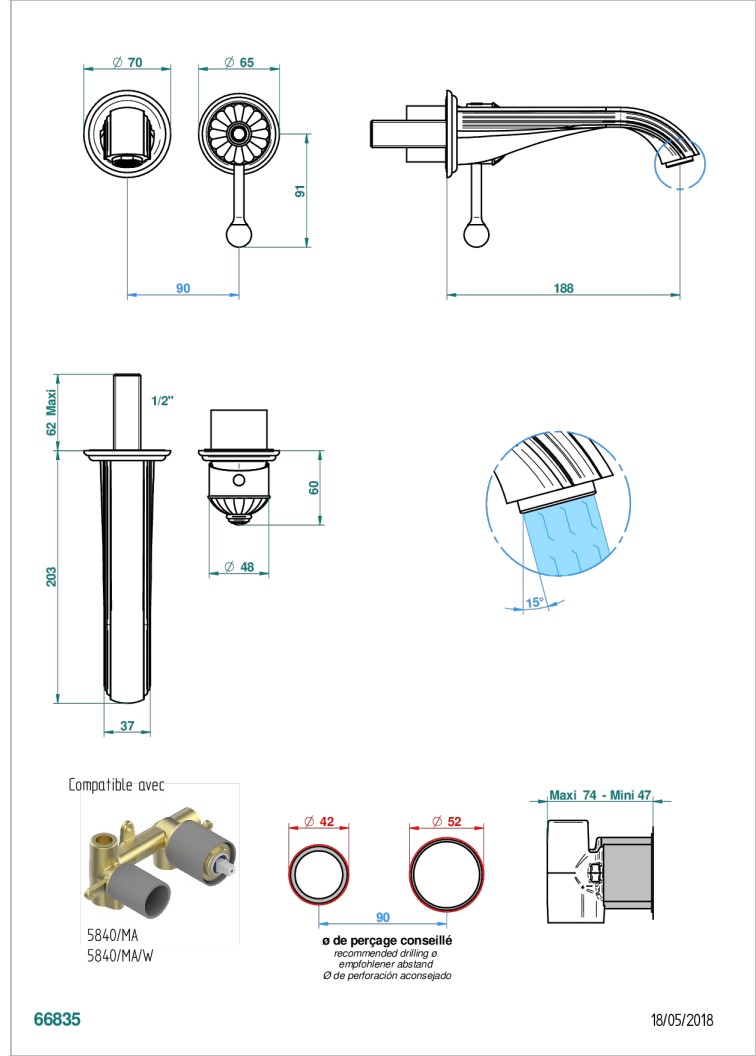

VOGUE JASPE ROJO

A8N-6541B

THG[®]
PARIS

Trim only for Built-in basin mixer with spout (two x 1/2" inlets and one 1/2" outlet), without waste

CARACTERÍSTICAS

- Vogue Jasperojo
- Trim only for Built-in basin mixer with spout (two x 1/2" inlets and one 1/2" outlet), without waste

PRODUCTOS RELACIONADOS

- Ref. G00-5840/MA Parte empotrada para mezclador mural con salida hembra 1/2

ACABADOS DISPONIBLES

Bronce claro - D01
Cerámica negra mate - D30
Cobre viejo mate - H07
Cromo - A02
Cromo / dorado - G02
Cromo mate - C02