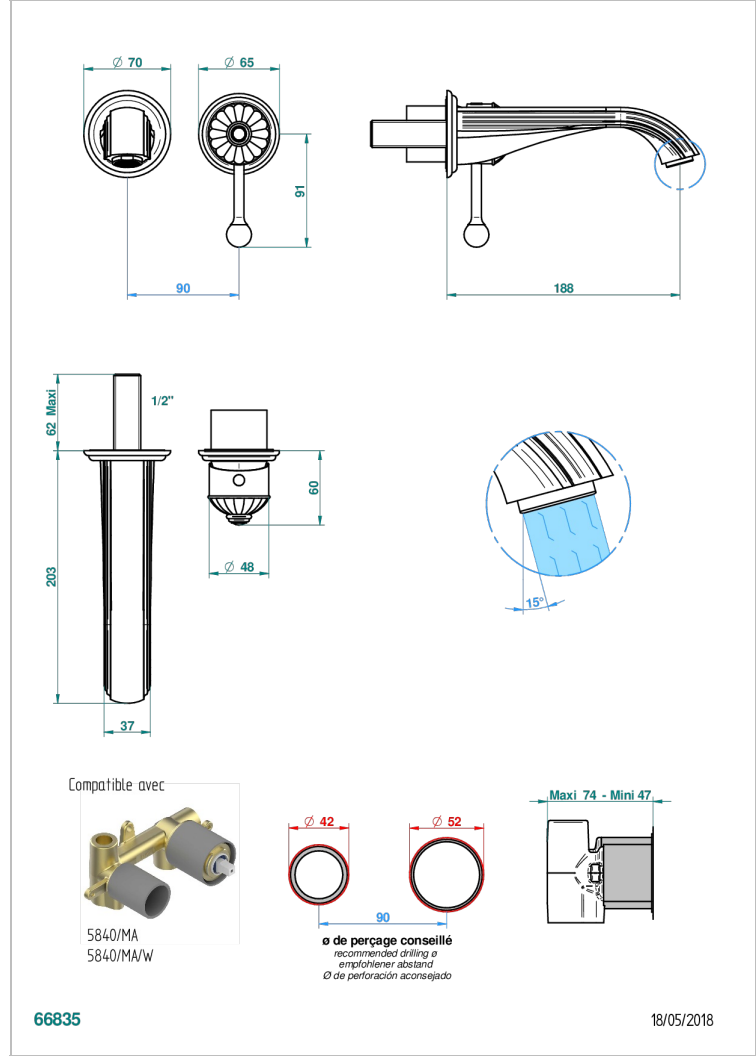

VOGUE RED JASPER

A8N-6541B

THG[®]
PARIS

Trim only for Built-in basin mixer with spout (two x 1/2" inlets and one 1/2" outlet), without waste

CHARACTERISTIC

- Vogue red Jasper
- Trim only for Built-in basin mixer with spout (two x 1/2" inlets and one 1/2" outlet), without waste

RELATED SKU'S

- Ref. G00-5840/MA Rough parts for concealed wall-mounted mixer with 1/2" outlet

AVAILABLE FINITIONS

Antique nickel - H28
Black ceram - D30
Blush PVD - H62
Brass color PVD - H49
Brown bronze color PVD - F33
Gold color PVD - H52

Nickel color PVD - H55
Polished chrome (color finish) - A02
Polished chrome / Polished gold (color finish) - G02
Polished gold (color finish) - F01
Polished nickel - B01
Soft gold - F30

Soft matt gold - F31
Umber PVD - H66
Varnished matt antique red copper (color finish) - H07