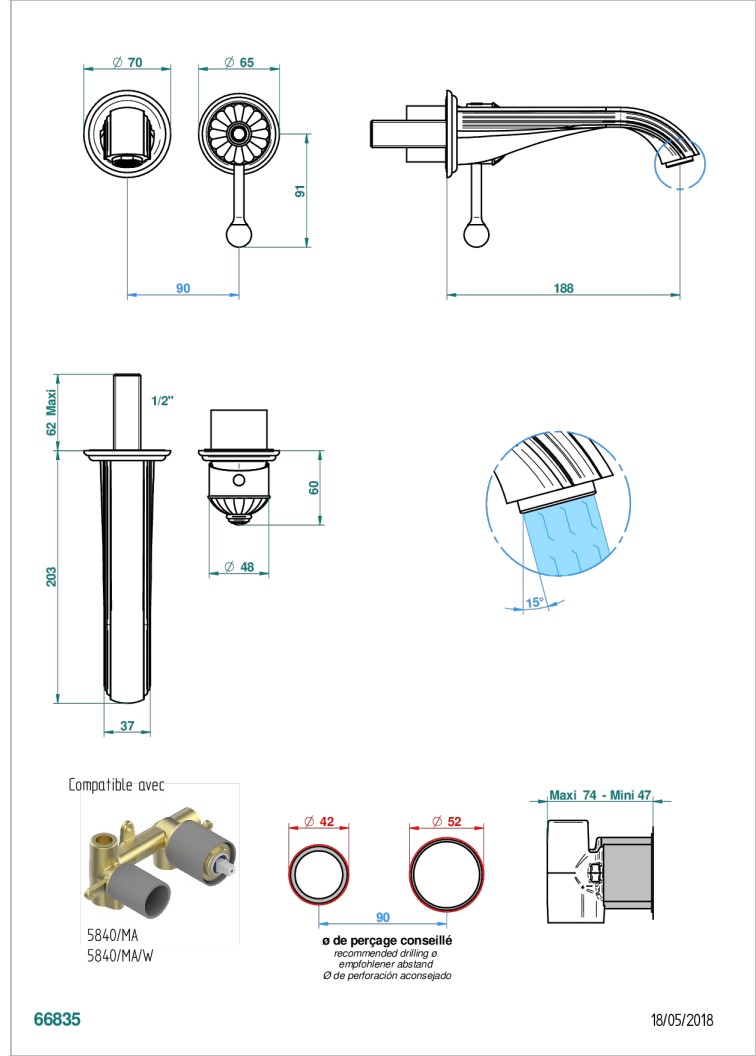

VOGUE RED JASPER

A8N-6541B

THG[®]
PARIS

Trim only for Built-in basin mixer with spout (two x 1/2" inlets and one 1/2" outlet), without waste

特色

- Vogue red Jasper
- Trim only for Built-in basin mixer with spout (two x 1/2" inlets and one 1/2" outlet), without waste

相关的SKU

- Ref. G00-5840/MA 卫浴套装, 含: 入墙式弯管出水管, 1米25强化软管, 触控式花洒和托勾, 美国标准

可选饰面

Black ceram - D30
Blush PVD - H62
Graphite PVD - H64
Matt Umber PVD - H67
Matt blush PVD - H60
Matt graphite PVD - H65

PVD哑光棕铜 - F34
PVD哑光金 - H53
PVD哑光铜 - H50
PVD哑光镍 - H56
PVD抛光铜 - H49
PVD棕铜 - F33