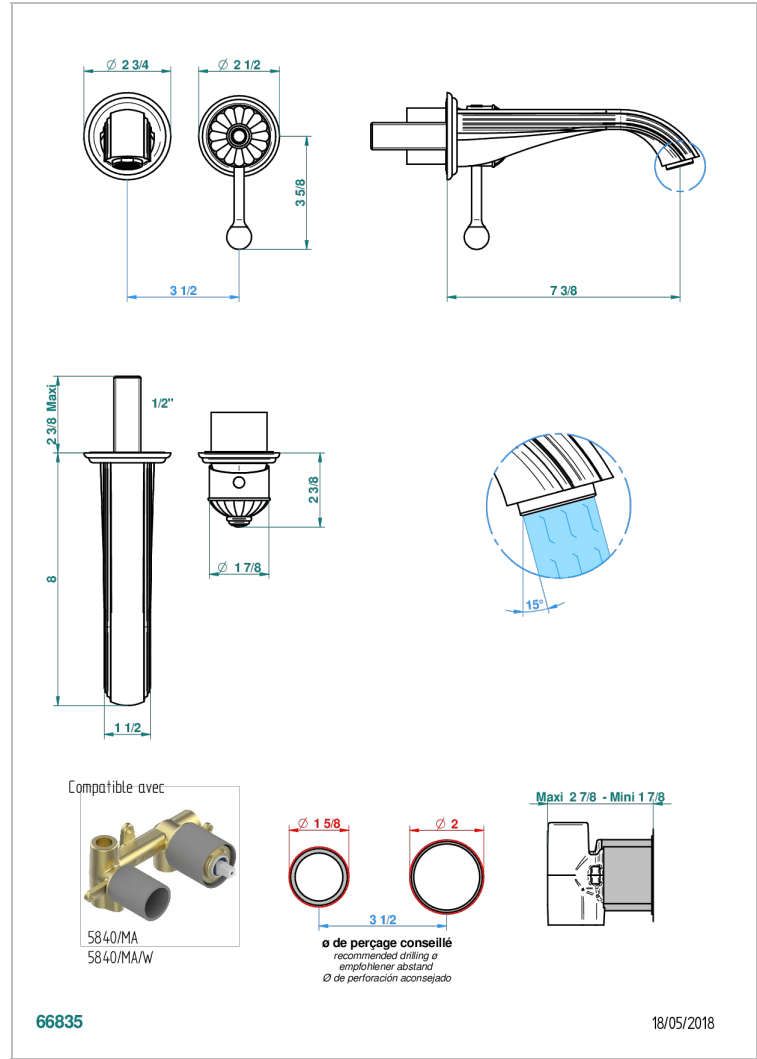

VOGUE RED JASPER

A8N-6541B

THG[®]
PARIS

Trim only for Built-in basin mixer with spout (two x 1/2" inlets and one 1/2" outlet), without waste

CHARACTERISTIC

- Vogue red Jasper
- Trim only for Built-in basin mixer with spout (two x 1/2" inlets and one 1/2" outlet), without waste

RELATED SKU'S

- Ref. G00-5840/MA Rough parts for concealed wall-mounted mixer with 1/2" outlet

AVAILABLE FINITIONS

Antique nickel - H28
Black ceram - D30
Blush PVD - H62
Brass color PVD - H49
Brown bronze color PVD - F33
Gold color PVD - H52

Nickel color PVD - H55
Polished chrome (color finish) - A02
Polished chrome / Polished gold (color finish) - G02
Polished gold (color finish) - F01
Polished nickel - B01
Soft gold - F30

Soft matt gold - F31
Umber PVD - H66
Varnished matt antique red copper (color finish) - H07