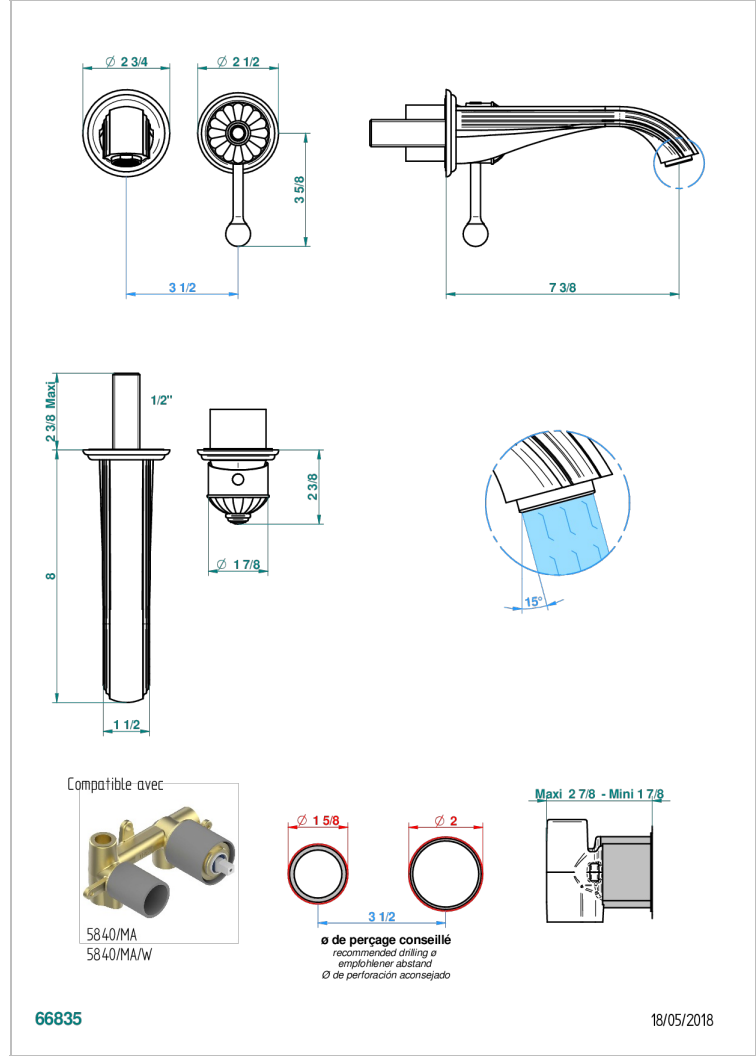

# VOGUE RED JASPER

A8N-6541B

THG<sup>®</sup>  
PARIS

Trim only for Built-in basin mixer with spout (two x 1/2" inlets and one 1/2" outlet), without waste

## 特色

- Vogue red Jasper
- Trim only for Built-in basin mixer with spout (two x 1/2" inlets and one 1/2" outlet), without waste

## 相关的SKU

- Ref. G00-5840/MA 卫浴套装, 含: 入墙式弯管出水管, 1米25强化软管, 触控式花洒和托勾, 美国标准