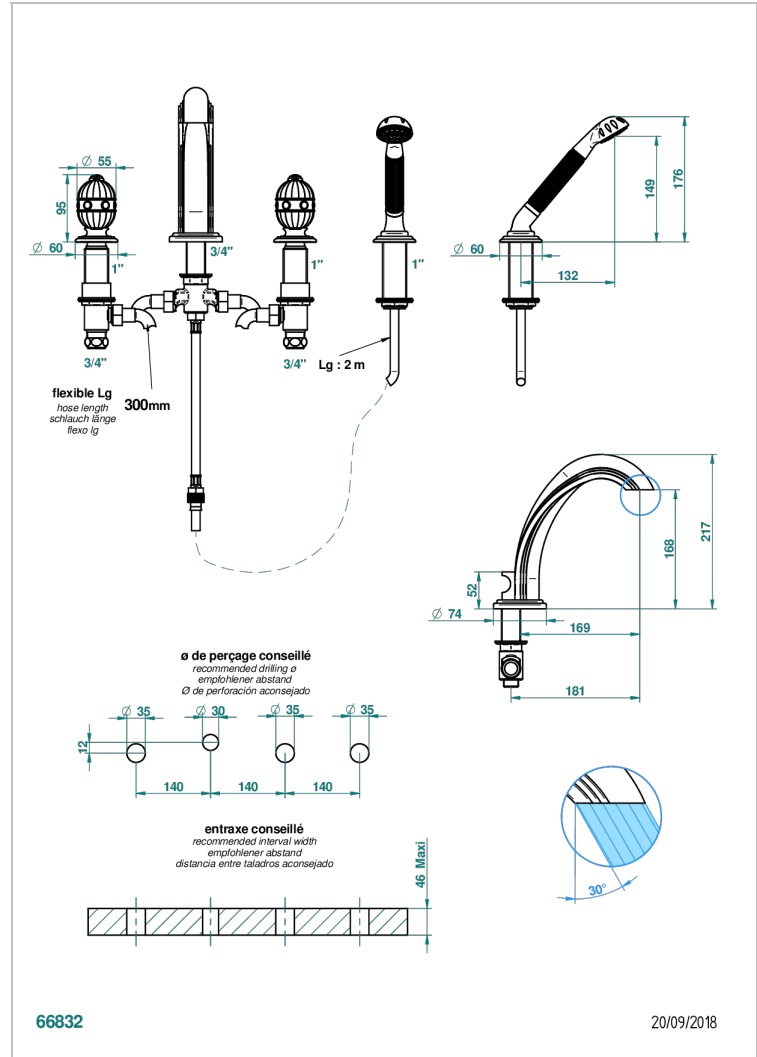

AMBOISE RED JASPER

A1L-112BG/W

Rim mounted 4-hole bath/shower mixer, diverter to goliath spout - WRAS approved

THG[®]
PARIS

CHARACTERISTIC

- WRAS : 2111303

STANDARDS

AVAILABLE FINITIONS

Antique nickel - H28
Black ceram - D30
Blush PVD - H62
Brass color PVD - H49
Brown bronze color PVD - F33
Gold color PVD - H52

Graphite PVD - H64
Matt Umber PVD - H67
Matt blush PVD - H60
Matt brass color PVD - H50
Matt brown bronze color PVD - F34
Matt chrome - C02

Matt gold - F07
Matt gold color PVD - H53
Matt graphite PVD - H65
Matt nickel (color finish) - C01
Matt nickel color PVD - H56
Nickel color PVD - H55

Polished chrome (color finish) - A02
Polished chrome / Polished gold (color finish) - G02
Polished gold (color finish) - F01
Polished nickel - B01
Soft gold - F30
Soft matt gold - F31
Umber PVD - H66