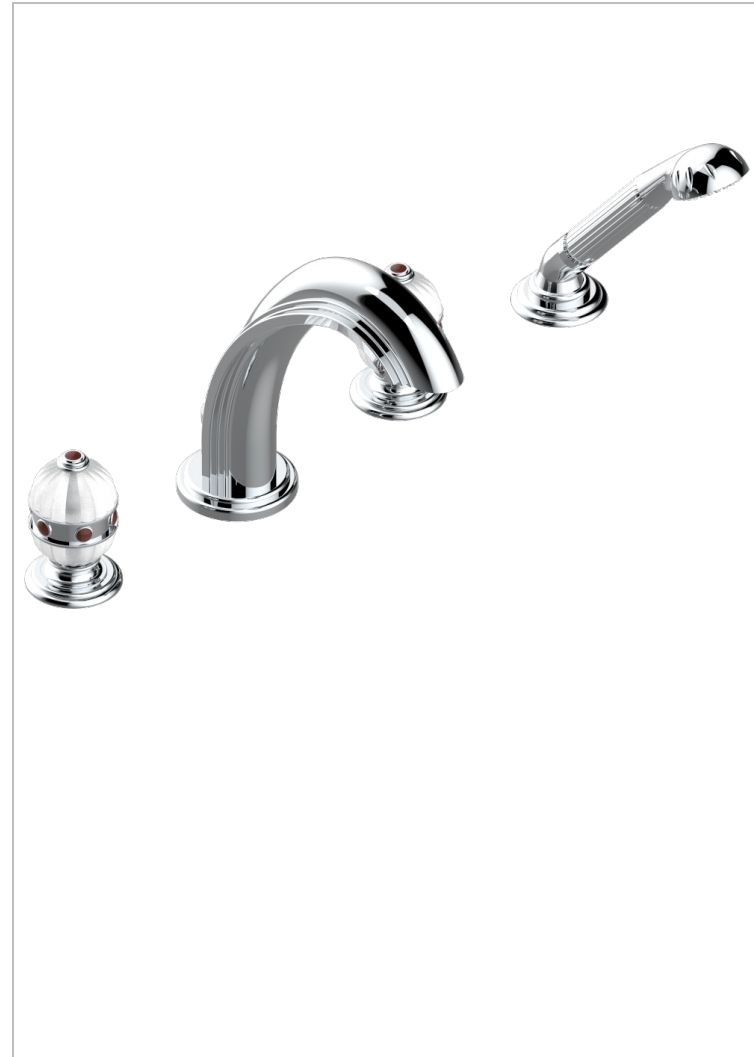

AMBOISE RED JASPER

A1L-112BG/W

Rim mounted 4-hole bath/shower mixer, diverter to goliath spout - WRAS approved

THG[®]
PARIS

CHARACTERISTIC

- WRAS : 2111303

STANDARDS

AVAILABLE FINITIONS

Antique nickel - H28
Black ceram - D30
Blush PVD - H62
Brass color PVD - H49
Brown bronze color PVD - F33
Gold color PVD - H52

Graphite PVD - H64
Matt Umber PVD - H67
Matt blush PVD - H60
Matt brass color PVD - H50
Matt brown bronze color PVD - F34
Matt chrome - C02

Matt gold - F07
Matt gold color PVD - H53
Matt graphite PVD - H65
Matt nickel (color finish) - C01
Matt nickel color PVD - H56
Nickel color PVD - H55

Polished chrome (color finish) - A02
Polished chrome / Polished gold (color finish) - G02
Polished gold (color finish) - F01
Polished nickel - B01
Soft gold - F30
Soft matt gold - F31
Umber PVD - H66