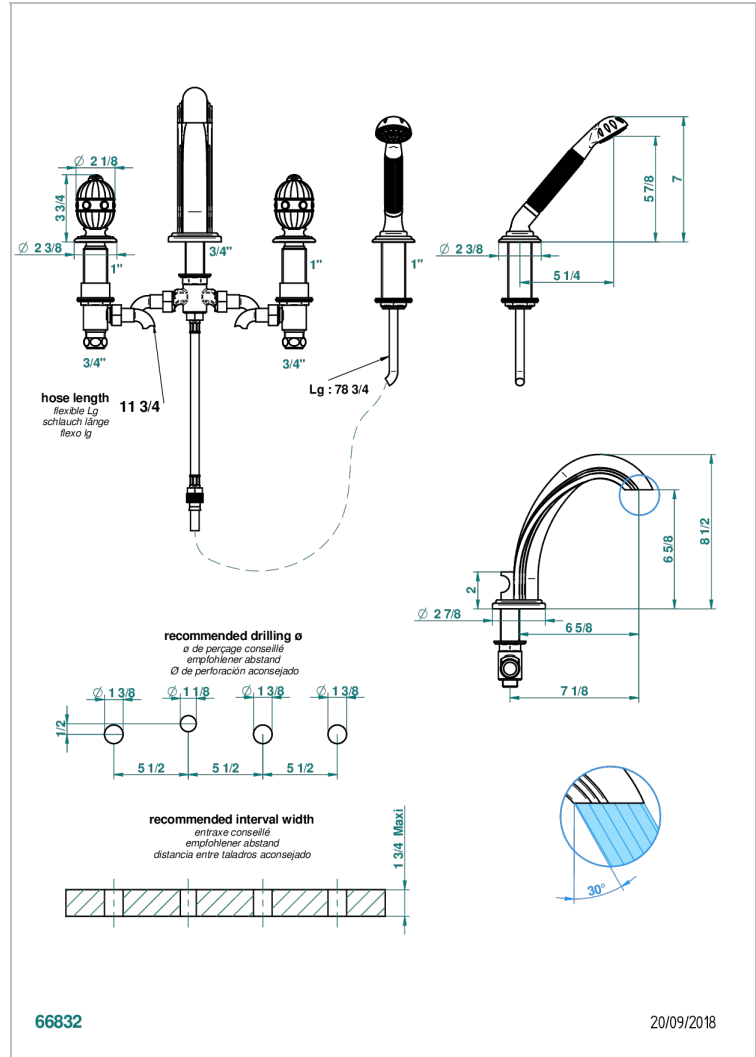

AMBOISE RED JASPER

A1L-112BG/W

Rim mounted 4-hole bath/shower mixer, diverter to goliath spout - WRAS approved

CHARACTERISTIC

- WRAS : 2111303

STANDARDS

AVAILABLE FINITIONS

- Antique nickel - H28
- Black ceram - D30
- Blush PVD - H62
- Brass color PVD - H49
- Brown bronze color PVD - F33
- Gold color PVD - H52

- Graphite PVD - H64
- Matt Umber PVD - H67
- Matt blush PVD - H60
- Matt brass color PVD - H50
- Matt brown bronze color PVD - F34
- Matt chrome - C02

- Matt gold - F07
- Matt gold color PVD - H53
- Matt graphite PVD - H65
- Matt nickel (color finish) - C01
- Matt nickel color PVD - H56
- Nickel color PVD - H55

- Polished chrome (color finish) - A02
- Polished chrome / Polished gold (color finish) - G02
- Polished gold (color finish) - F01
- Polished nickel - B01
- Soft gold - F30
- Soft matt gold - F31

- Umber PVD - H66