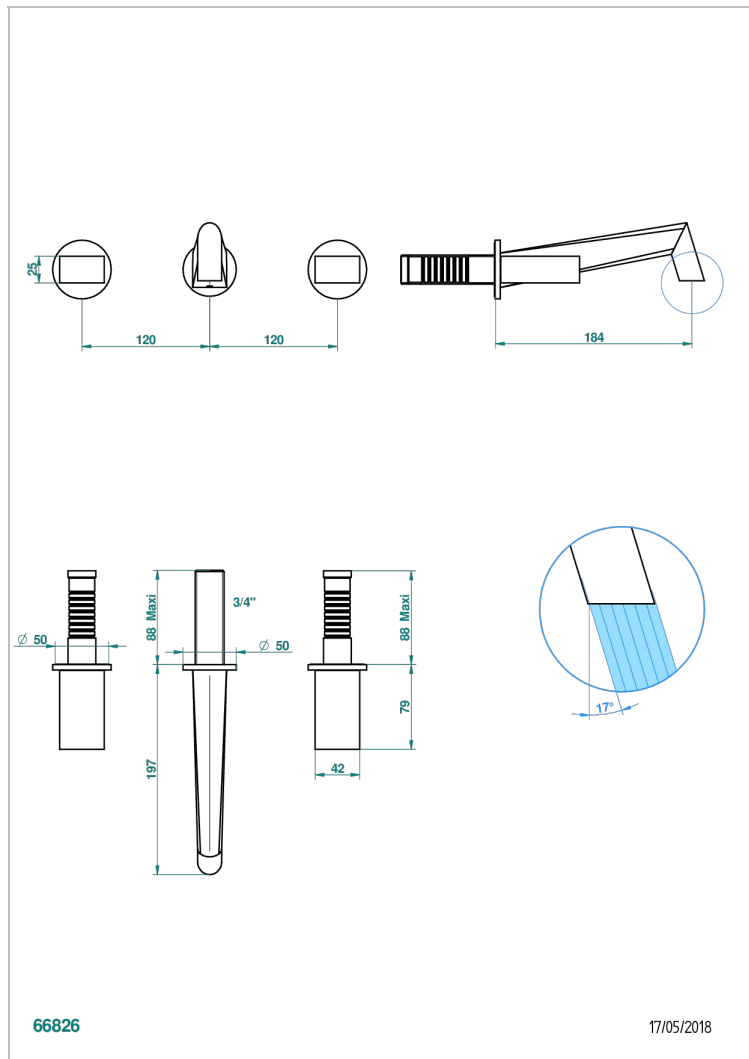

MONTAIGNE LEONARDO GREY MARBLE

G3T-40GBUS

Trim for wall mounted 3-hole lavatory set only

66826

17/05/2018

CHARACTERISTIC

- Montaigne Leonardo Grey marble
- Trim for wall mounted 3-hole lavatory set only

RELATED SKU'S

- Ref. G00-40AM/US Rough parts for wall set (one counter clockwise and one clockwise cartridges)

AVAILABLE FINITIONS

Black ceram - D30

Blush PVD - H62

Brass color PVD - H49

Brown bronze color PVD - F33

Chrome polished - A02