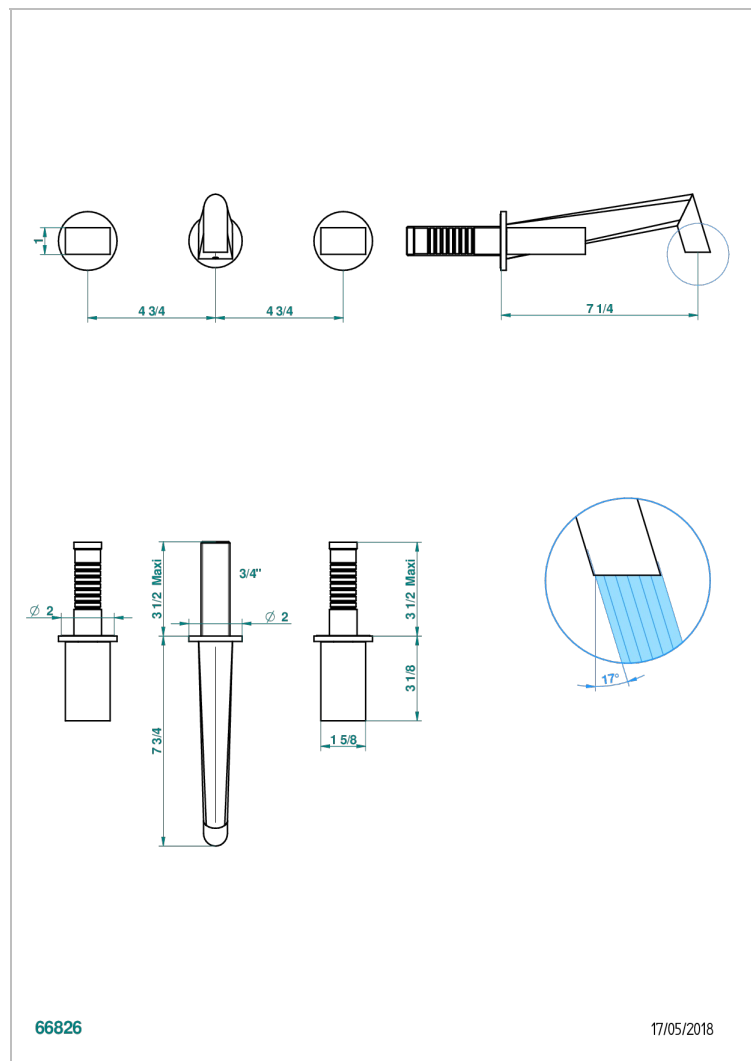

MONTAIGNE LEONARDO GREY MARBLE

G3T-40GBUS

Trim for wall mounted 3-hole lavatory set only

66826

17/05/2018

CHARACTERISTIC

- Montaigne Leonardo Grey marble
- Trim for wall mounted 3-hole lavatory set only

RELATED SKU'S

- Ref. G00-40AM/US Rough parts for wall set (one counter clockwise and one clockwise cartridges)

AVAILABLE FINITIONS

Black ceram - D30

Blush PVD - H62

Brass color PVD - H49

Brown bronze color PVD - F33

Chrome polished - A02