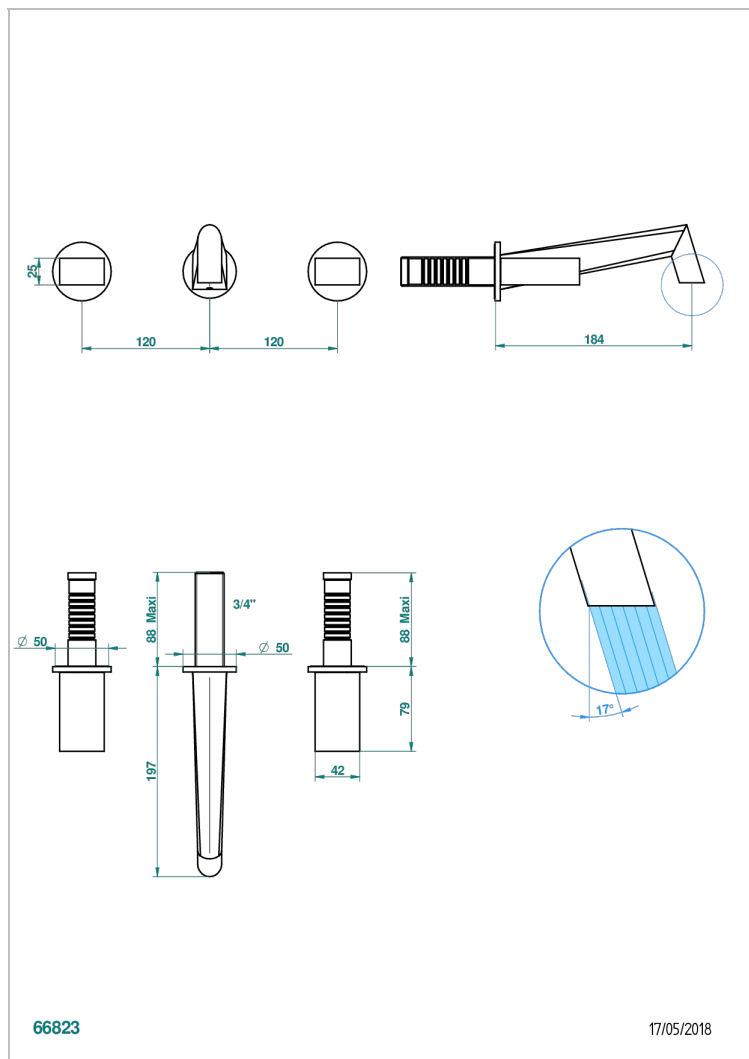

MONTAIGNE VENUS WHITE MARBLE

G3V-41GB

Trim only for wall mounted 3-hole bath mixer

66823

17/05/2018

CHARACTERISTIC

- Montaigne Venus white marble
- Trim only for wall mounted 3-hole bath mixer

RELATED SKU'S

- Ref. G00-40AC Rough parts for wall mounted 3 hole mixer, cross handle version
- Ref. G00-40AM Rough parts for wall mounted 3 hole mixer, lever handle version

AVAILABLE FINITIONS

Antique nickel - H28
Black ceram - D30
Blush PVD - H62
Brass color PVD - H49
Brown bronze color PVD - F33
Gold color PVD - H52