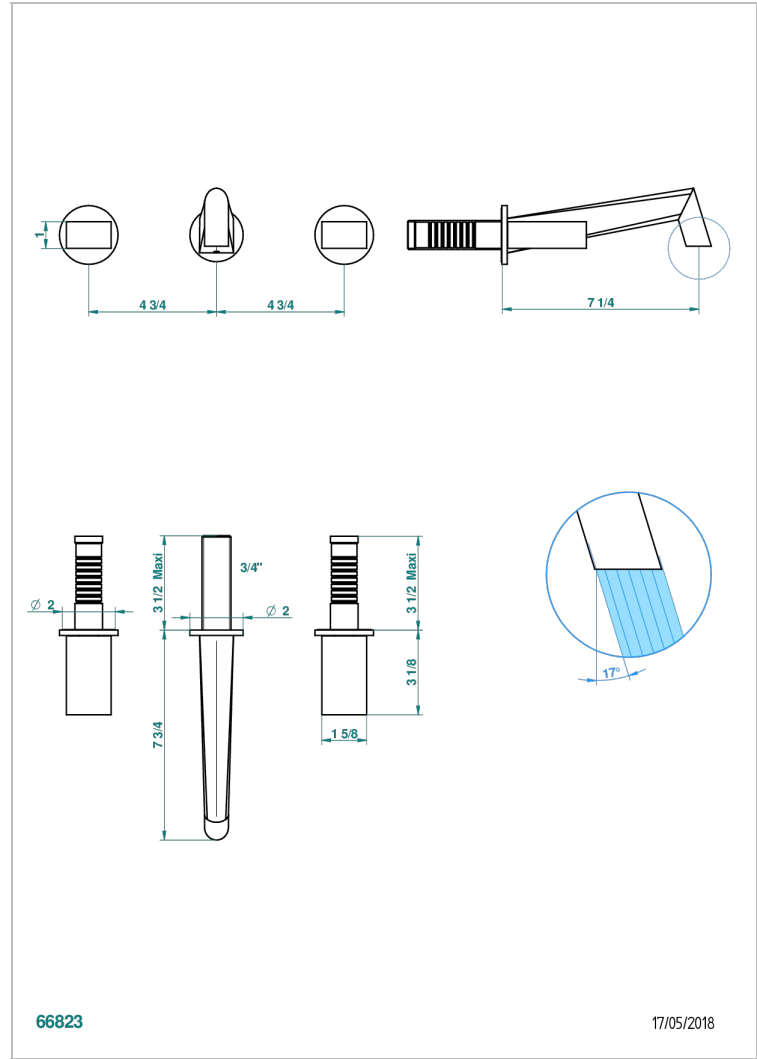

# MONTAIGNE VENUS WHITE MARBLE

G3V-41GB

Trim only for wall mounted 3-hole bath mixer

THG<sup>®</sup>  
PARIS

66823

17/05/2018

## CHARACTERISTIC

- Montaigne Venus white marble
- Trim only for wall mounted 3-hole bath mixer

## RELATED SKU'S

- Ref. G00-40AC Rough parts for wall mounted 3 hole mixer, cross handle version
- Ref. G00-40AM Rough parts for wall mounted 3 hole mixer, lever handle version