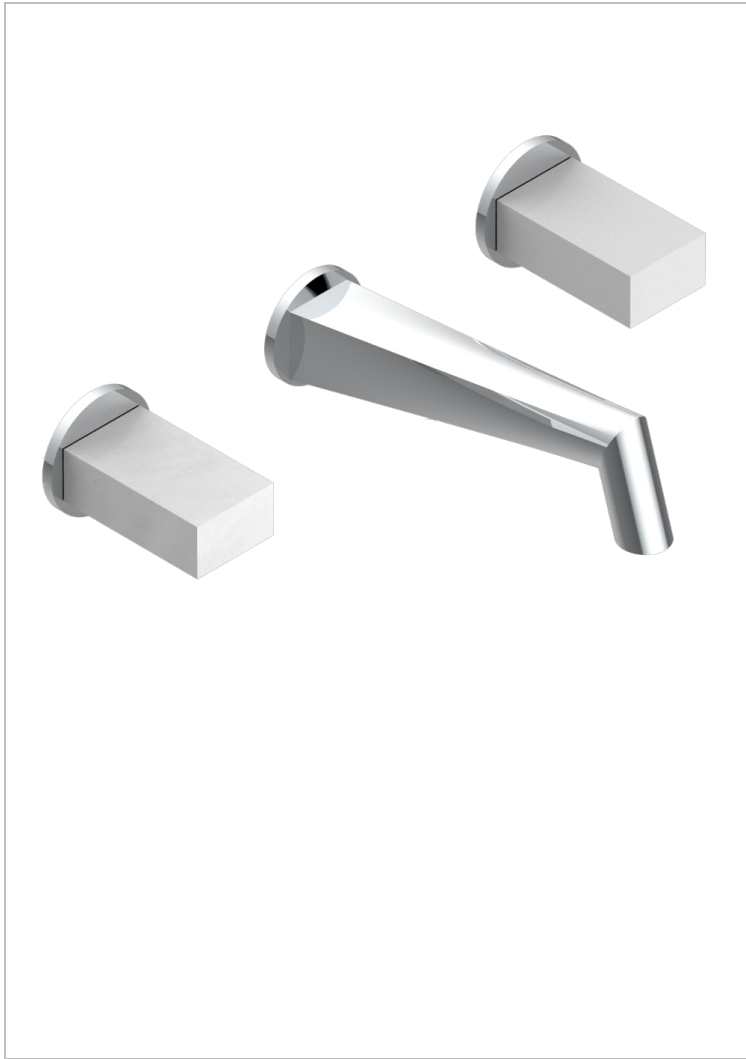

# MONTAIGNE VENUS WHITE MARBLE

G3V-41GB

Trim only for wall mounted 3-hole bath mixer

THG<sup>®</sup>  
PARIS

66823

17/05/2018

## CHARACTERISTIC

- Montaigne Venus white marble
- Trim only for wall mounted 3-hole bath mixer

## RELATED SKU'S

- Ref. G00-40AC Rough parts for wall mounted 3 hole mixer, cross handle version
- Ref. G00-40AM Rough parts for wall mounted 3 hole mixer, lever handle version

## AVAILABLE FINITIONS

Antique nickel - H28  
Black ceram - D30  
Blush PVD - H62  
Brass color PVD - H49  
Brown bronze color PVD - F33  
Gold color PVD - H52

Graphite PVD - H64  
Lacquered light bronze - D01  
Matt Umber PVD - H67  
Matt blush PVD - H60  
Matt brass color PVD - H50  
Matt brown bronze color PVD - F34