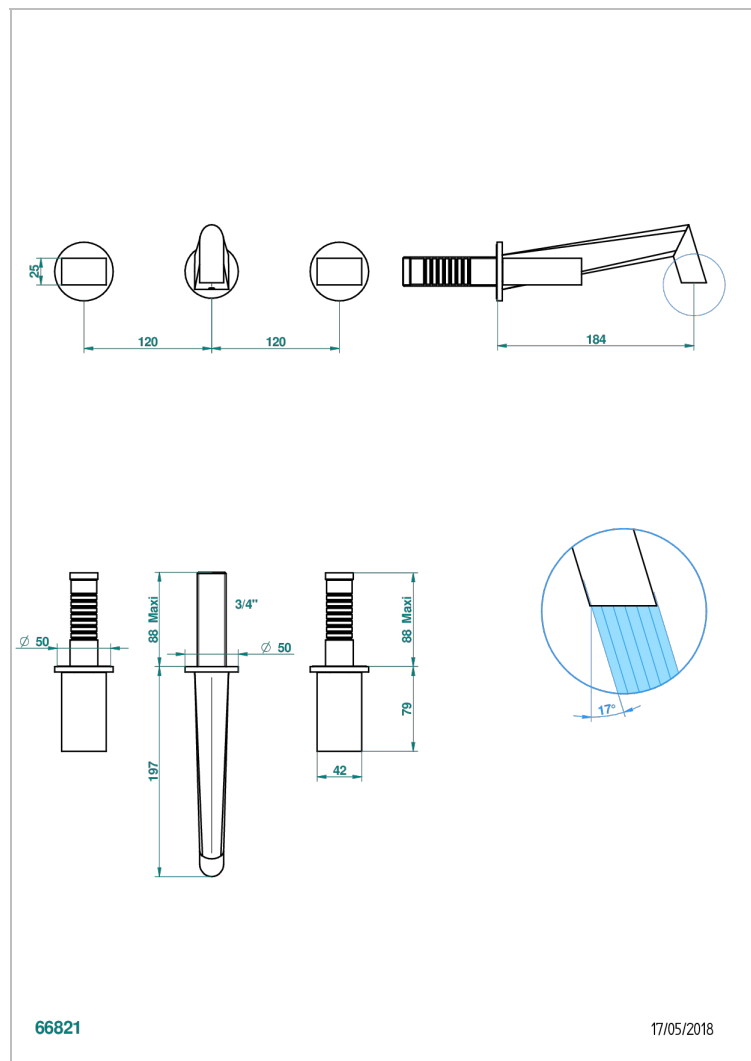

MONTAIGNE GRAND ANTIQUE MARBLE

G3R-41GB

Trim for wall mounted 3-hole bath set only

66821

17/05/2018

CHARACTERISTIC

- Montaigne Grand Antique marble
- Trim for wall mounted 3-hole bath set only

RELATED SKU'S

- Ref. G00-40AM/US Rough parts for wall set (one counter clockwise and one clockwise cartridges)

AVAILABLE FINITIONS

Black ceram - D30
Blush PVD - H62
Brass color PVD - H49
Brown bronze color PVD - F33
Chrome polished - A02
Chrome polished / gold polished - G02