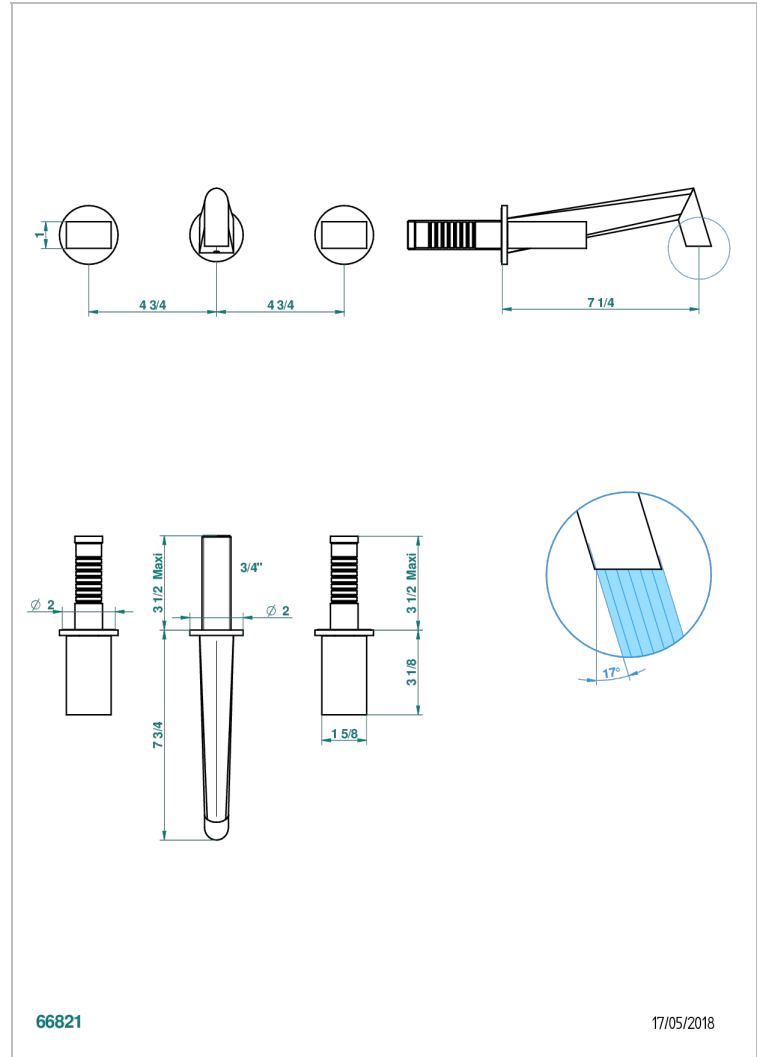

MONTAIGNE GRAND ANTIQUE MARBLE

G3R-41GB

Trim for wall mounted 3-hole bath set only

66821

17/05/2018

CHARACTERISTIC

- Montaigne Grand Antique marble
- Trim for wall mounted 3-hole bath set only

RELATED SKU'S

- Ref. G00-40AM/US Rough parts for wall set (one counter clockwise and one clockwise cartridges)

AVAILABLE FINITIONS

Black ceram - D30
Blush PVD - H62
Brass color PVD - H49
Brown bronze color PVD - F33
Chrome polished - A02
Chrome polished / gold polished - G02