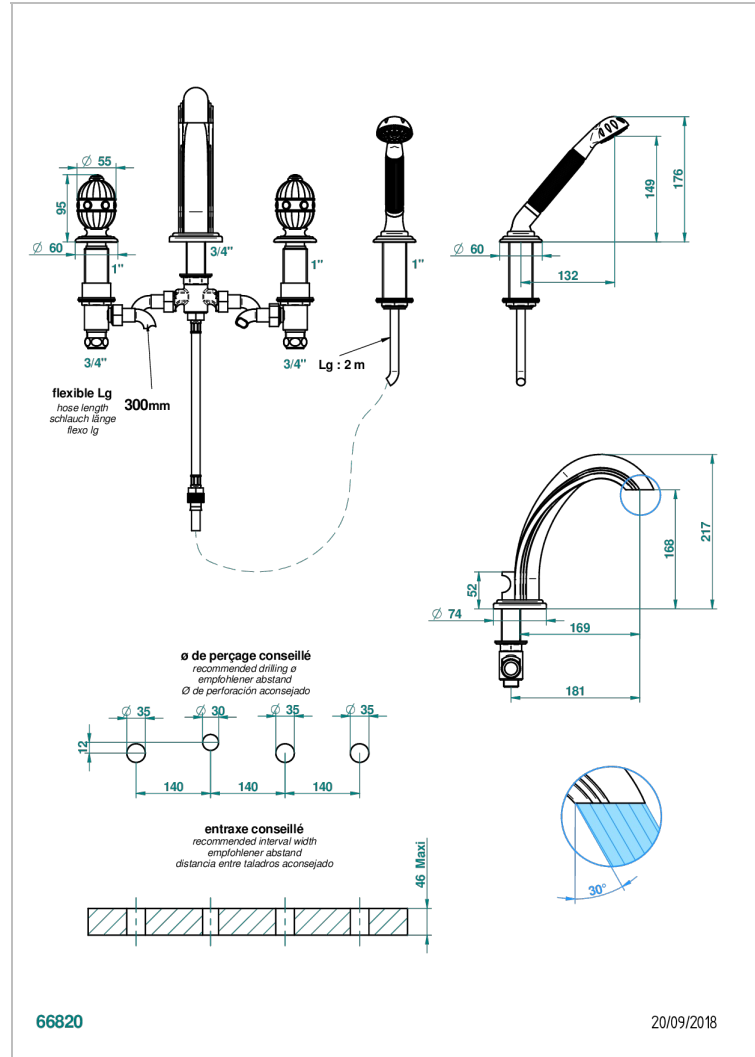

# AMBOISE LAPIS LAZULI

A1K-112BG/W

Rim mounted 4-hole bath/shower mixer, diverter to goliath spout - WRAS approved

## CHARACTERISTIC

- WRAS : 2111303