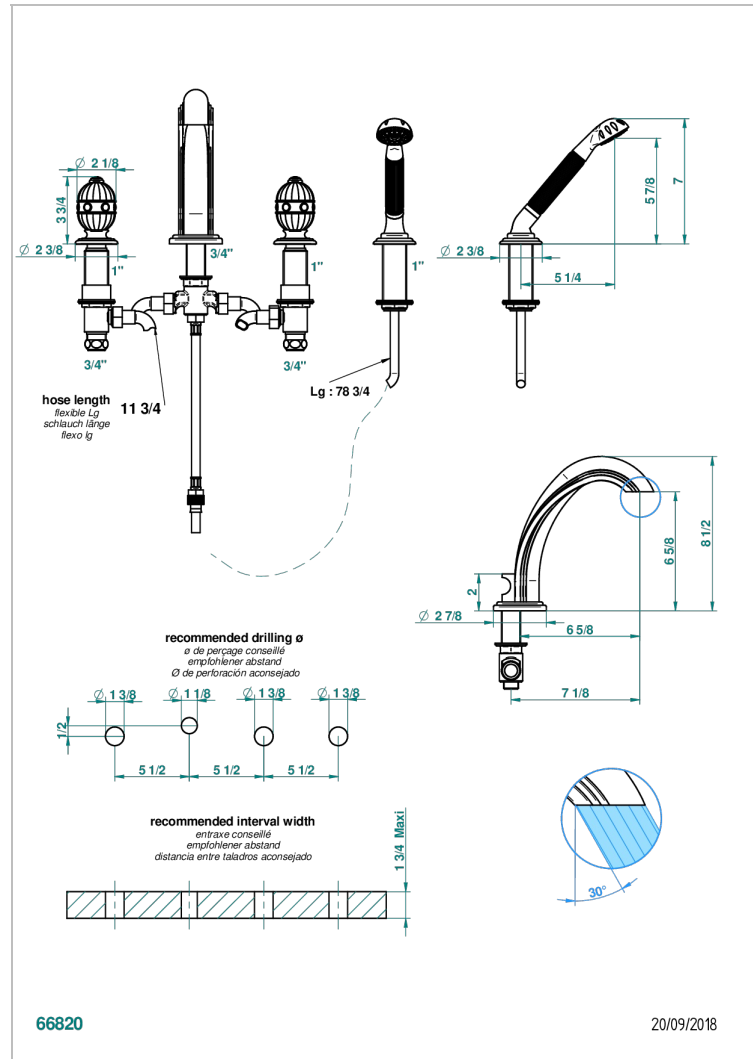

AMBOISE LAPIS LAZULI

A1K-112BG/W

Rim mounted 4-hole bath/shower mixer, diverter to goliath spout - WRAS approved

CHARACTERISTIC

- WRAS : 2111303

STANDARDS

AVAILABLE FINITIONS

Antique nickel - H28
Black ceram - D30
Blush PVD - H62
Brass color PVD - H49
Brown bronze color PVD - F33
Gold color PVD - H52