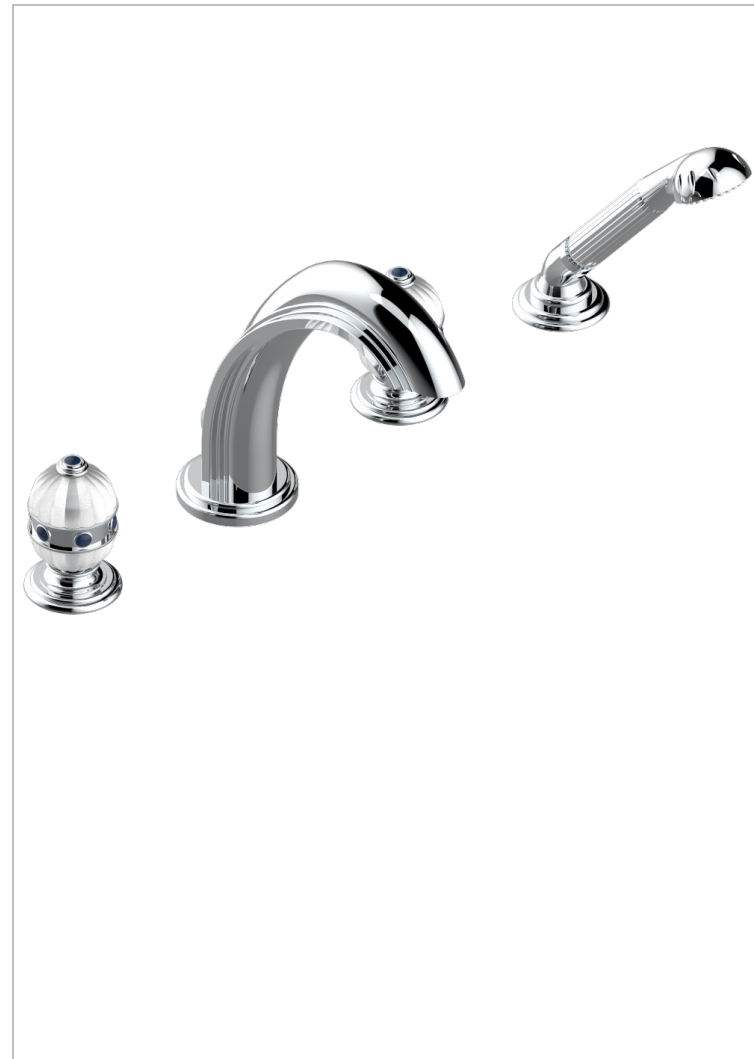

AMBOISE LAPIS LAZULI

A1K-112BG/W

Rim mounted 4-hole bath/shower mixer, diverter to goliath spout - WRAS approved

CHARACTERISTIC

- WRAS : 2111303

STANDARDS

AVAILABLE FINITIONS

Antique nickel - H28
Black ceram - D30
Blush PVD - H62
Brass color PVD - H49
Brown bronze color PVD - F33
Gold color PVD - H52

Graphite PVD - H64
Matt Umber PVD - H67
Matt blush PVD - H60
Matt brass color PVD - H50
Matt brown bronze color PVD - F34
Matt chrome - C02

Matt gold - F07
Matt gold color PVD - H53
Matt graphite PVD - H65
Matt nickel (color finish) - C01
Matt nickel color PVD - H56
Nickel color PVD - H55

Polished chrome (color finish) - A02
Polished chrome / Polished gold (color finish) - G02
Polished gold (color finish) - F01
Polished nickel - B01
Soft gold - F30
Soft matt gold - F31

Umber PVD - H66