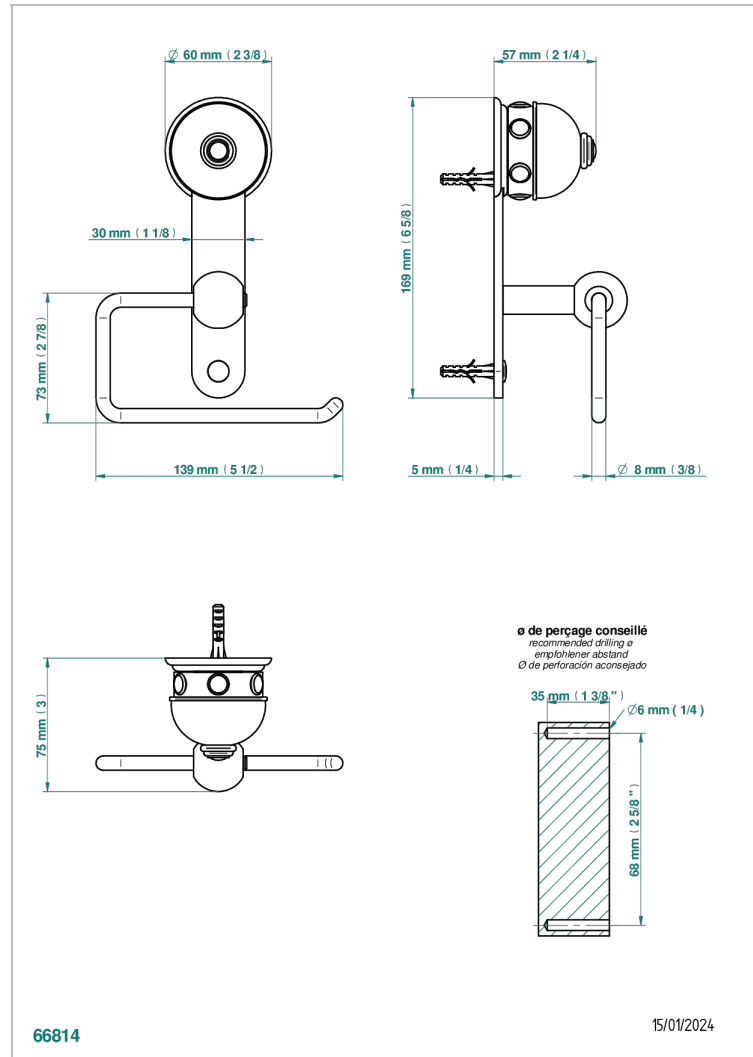

SULLY LAPIS LAZULI

A1W-538A

Toilet paper holder, single mount without cover

CHARACTERISTIC

- Sully Lapis Lazuli
- Toilet paper holder, single mount without cover

AVAILABLE FINITIONS

Black ceram - D30
Blush PVD - H62
Brass color PVD - H49
Brown bronze color PVD - F33
Chrome polished - A02
Chrome polished / gold polished - G02

Matt nickel color PVD - H56
Nickel antique / Sovereign - H28
Nickel color PVD - H55
Nickel polished - B01
Soft gold - F30
Soft matt gold - F31

Umber PVD - H66