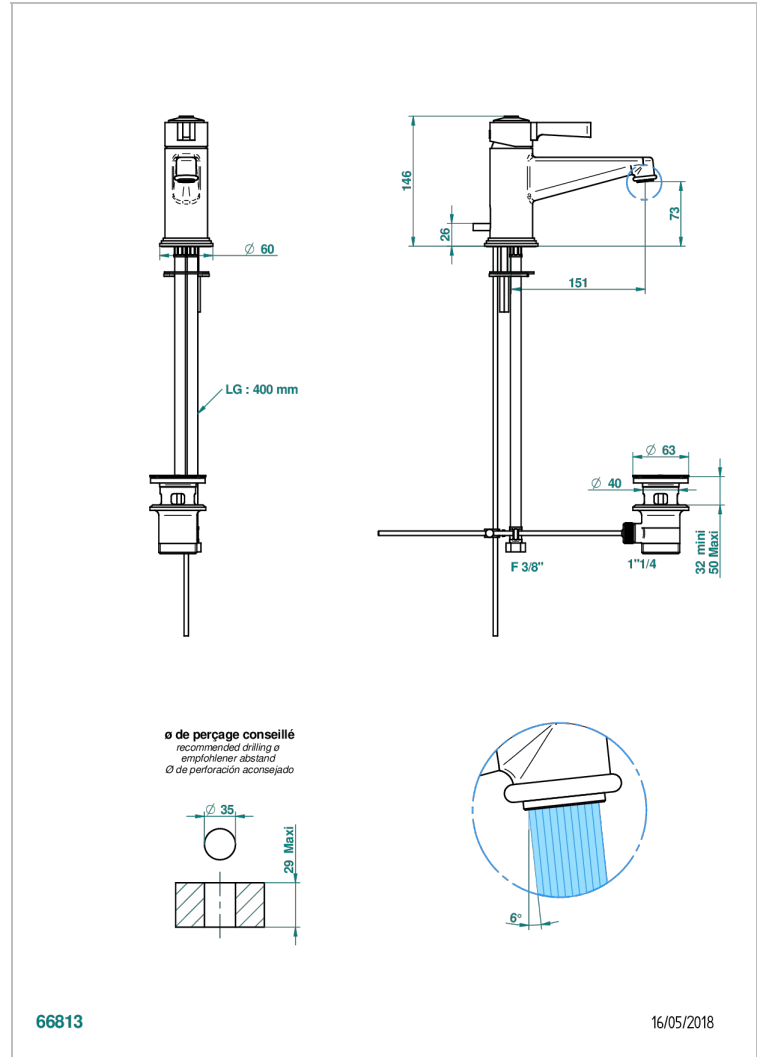

FROUFROU WITH LEVER

G2P-6500/W

Single lever basin mixer with waste - WRAS approved

CHARACTERISTIC

- WRAS : 2006339

STANDARDS

AVAILABLE FINITIONS

Antique nickel - H28
Black ceram - D30
Blush PVD - H62
Brass color PVD - H49
Brown bronze color PVD - F33
Gold color PVD - H52