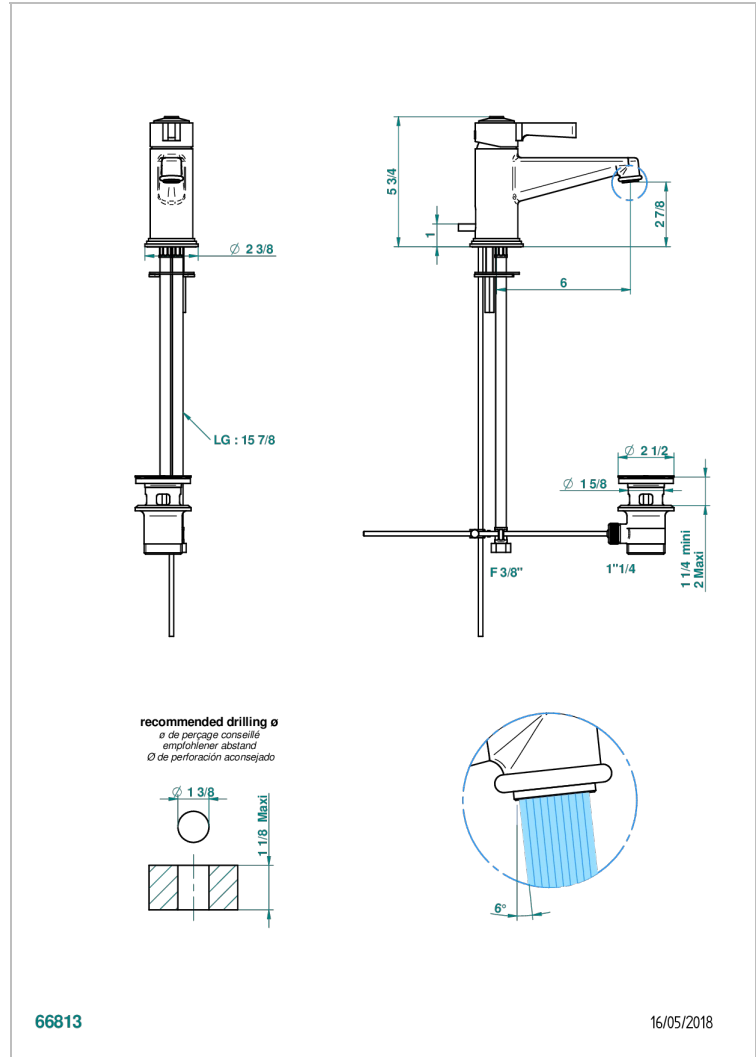

FROUFROU WITH LEVER

G2P-6500/W

Single lever basin mixer with waste - WRAS approved

CHARACTERISTIC

- WRAS : 2006339

STANDARDS

AVAILABLE FINITIONS

Antique nickel - H28
Black ceram - D30
Blush PVD - H62
Brass color PVD - H49
Brown bronze color PVD - F33
Gold color PVD - H52