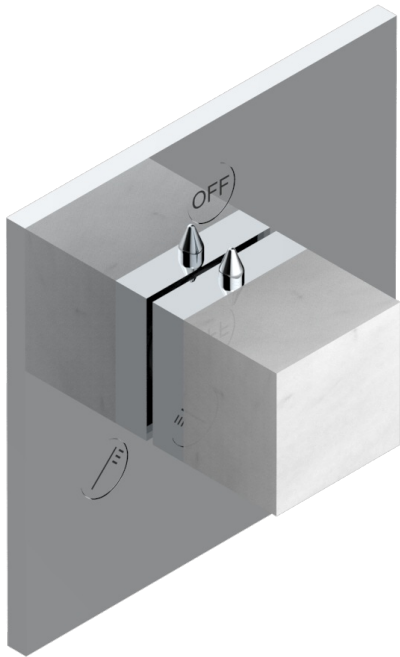

MONTAIGNE VENUS WHITE MARBLE WITH LEVER HANDLES

G3W-48M2SB

Trim for wall mounted diverter - 2 ways ref.48M2 & 3 ways ref.49M3

6 pastilles inclus / 6 pads included

Garniture compatible avec les inverseurs ci-dessous

Trim compatible with the diverters below

48M2SPSA
48M2SPUSA
48M2SPSA/W

48M2SOA
48M2SOUSA
48M2SOA/W

49M3SPSA
49M3SPSUSA
49M3SPSA/W

Tube / Pipe Joint Plaque / Seal Plate

16/05/2018

CHARACTERISTIC

- Montaigne Vénus white marble with lever handles
- Trim for wall mounted diverter - 2 ways ref.48M2 & 3 ways ref.49M3

RELATED SKU'S

- Ref. G00-48M2SOUSA Wall mounted 3-way diverter with ceramic cartridge for concealed installation- 1 inlet 3/4" and 2 outlets 1/2" without shared ports no stop position - no trim
- Ref. G00-48M2SPSUSA Wall mounted 3-way diverter with ceramic cartridge for concealed installation- 1 inlet 3/4" and 2 outlets 1/2" with positive top, no shared ports - no trim
- Ref. G00-49M3SPSUSA Wall mounted 4-way diverter with ceramic cartridge for concealed installation- 1 inlet 3/4" and 3 outlets 1/2" with positive top, no shared ports - no trim