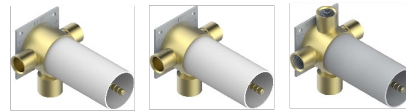

MONTAIGNE VENUS WHITE MARBLE WITH LEVER HANDLES

G3W-48M2SB

Trim for wall mounted diverter - 2 ways ref.48M2 & 3 ways ref.49M3

6 pastilles inclus / 6 pads included

Garniture compatible avec les inverseurs ci-dessous

Trim compatible with the diverters below

48M2SPSA
48M2SPUSA
48M2SPSA/W

48M2SOA
48M2SOUSA
48M2SOA/W

49M3SPSA
49M3SPSUSA
49M3SPSA/W

Tube / Pipe Joint Plaque / Seal Plate

16/05/2018

CHARACTERISTIC

- Montaigne Vénus white marble with lever handles
- Trim for wall mounted diverter - 2 ways ref.48M2 & 3 ways ref.49M3

RELATED SKU'S

- Ref. G00-48M2SOUSA Wall mounted 3-way diverter with ceramic cartridge for concealed installation- 1 inlet 3/4" and 2 outlets 1/2" without shared ports no stop position - no trim
- Ref. G00-48M2SPSUSA Wall mounted 3-way diverter with ceramic cartridge for concealed installation- 1 inlet 3/4" and 2 outlets 1/2" with positive top, no shared ports - no trim
- Ref. G00-49M3SPSUSA Wall mounted 4-way diverter with ceramic cartridge for concealed installation- 1 inlet 3/4" and 3 outlets 1/2" with positive top, no shared ports - no trim