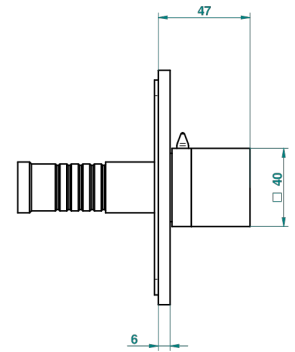

MONTAIGNE VENUS WHITE MARBLE WITH LEVER HANDLES

G3W-48M2SB

Trim for wall mounted diverter - 2 ways ref.48M2 & 3 ways ref.49M3

6 pastilles inclus / 6 pads included

Garniture compatible avec les inverseurs ci-dessous

Trim compatible with the diverters below

48M2SPSA
48M2SPUSA
48M2SPSA/W

48M2SOA
48M2SOUSA
48M2SOA/W

49M3SPSA
49M3SPSUSA
49M3SPSA/W

Tube / Pipe Joint Plaque / Seal Plate

16/05/2018

CHARACTERISTIC

- Montaigne Vénus white marble with lever handles
- Trim for wall mounted diverter - 2 ways ref.48M2 & 3 ways ref.49M3

RELATED SKU'S

- Ref. G00-48M2SOUSA Wall mounted 3-way diverter with ceramic cartridge for concealed installation- 1 inlet 3/4" and 2 outlets 1/2" without shared ports no stop position - no trim
- Ref. G00-48M2SPSUSA Wall mounted 3-way diverter with ceramic cartridge for concealed installation- 1 inlet 3/4" and 2 outlets 1/2" with positive top, no shared ports - no trim
- Ref. G00-49M3SPSUSA Wall mounted 4-way diverter with ceramic cartridge for concealed installation- 1 inlet 3/4" and 3 outlets 1/2" with positive top, no shared ports - no trim