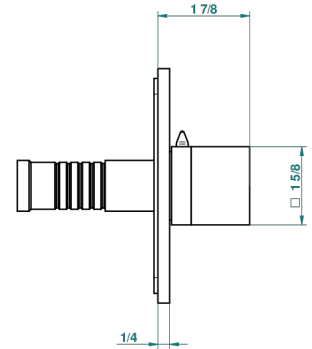

# MONTAIGNE VENUS WHITE MARBLE WITH LEVER HANDLES

G3W-48M2SB

Trim for wall mounted diverter - 2 ways ref.48M2 & 3 ways ref.49M3

6 pastilles inclus / 6 pads included

Garniture compatible avec les inverseurs ci-dessous

Trim compatible with the diverters below

48M2SPSA  
48M2SPUSA  
48M2SPSA/W

48M2SOA  
48M2SOUSA  
48M2SOA/W

49M3SPSA  
49M3SPSUSA  
49M3SPSA/W

Tube / Pipe Joint Plaque / Seal Plate

66812

16/05/2018

## CHARACTERISTIC

- Montaigne Vénus white marble with lever handles
- Trim for wall mounted diverter - 2 ways ref.48M2 & 3 ways ref.49M3

## RELATED SKU'S

- Ref. G00-48M2SOUSA Wall mounted 3-way diverter with ceramic cartridge for concealed installation- 1 inlet 3/4" and 2 outlets 1/2" without shared ports no stop position - no trim
- Ref. G00-48M2SPSUSA Wall mounted 3-way diverter with ceramic cartridge for concealed installation- 1 inlet 3/4" and 2 outlets 1/2" with positive top, no shared ports - no trim
- Ref. G00-49M3SPSUSA Wall mounted 4-way diverter with ceramic cartridge for concealed installation- 1 inlet 3/4" and 3 outlets 1/2" with positive top, no shared ports - no trim