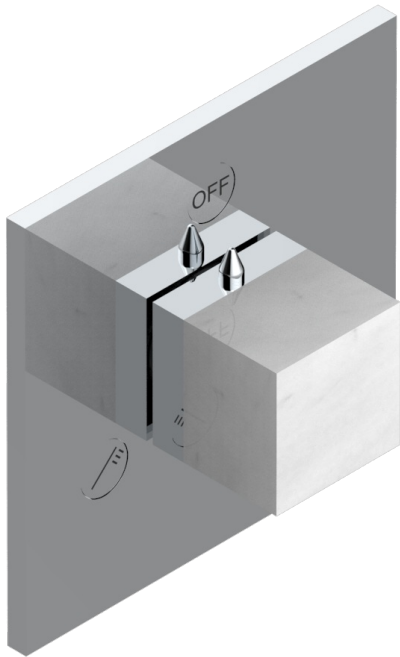

# MONTAIGNE VENUS WHITE MARBLE WITH LEVER HANDLES

G3W-48M2SB

Trim for wall mounted diverter - 2 ways ref.48M2 & 3 ways ref.49M3

6 pastilles inclus / 6 pads included

Garniture compatible avec les inverseurs ci-dessous

Trim compatible with the diverters below

48M2SPSA  
48M2SPUSA  
48M2SPSA/W

48M2SOA  
48M2SOUSA  
48M2SOA/W

49M3SPSA  
49M3SPSUSA  
49M3SPSA/W

Tube / Pipe Joint Plaque / Seal Plate

66812

16/05/2018

## CHARACTERISTIC

- Montaigne Vénus white marble with lever handles
- Trim for wall mounted diverter - 2 ways ref.48M2 & 3 ways ref.49M3

## RELATED SKU'S

- Ref. G00-48M2SOUSA Wall mounted 3-way diverter with ceramic cartridge for concealed installation- 1 inlet 3/4" and 2 outlets 1/2" without shared ports no stop position - no trim
- Ref. G00-48M2SPSUSA Wall mounted 3-way diverter with ceramic cartridge for concealed installation- 1 inlet 3/4" and 2 outlets 1/2" with positive top, no shared ports - no trim
- Ref. G00-49M3SPSUSA Wall mounted 4-way diverter with ceramic cartridge for concealed installation- 1 inlet 3/4" and 3 outlets 1/2" with positive top, no shared ports - no trim