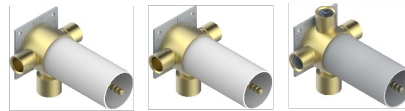

# MONTAIGNE VENUS WHITE MARBLE WITH LEVER HANDLES

G3W-48M2SB

Trim for wall mounted diverter - 2 ways ref.48M2 & 3 ways ref.49M3

6 pastilles inclus / 6 pads included

Garniture compatible avec les inverseurs ci-dessous

Trim compatible with the diverters below

48M2SPSA  
48M2SPUSA  
48M2SPSA/W

48M2SOA  
48M2SOUSA  
48M2SOA/W

49M3SPSA  
49M3SPSUSA  
49M3SPSA/W

Tube / Pipe Joint Plaque / Seal Plate

66812

16/05/2018

## CHARACTERISTIC

- Montaigne Vénus white marble with lever handles
- Trim for wall mounted diverter - 2 ways ref.48M2 & 3 ways ref.49M3

## RELATED SKU'S

- Ref. G00-48M2SOUSA Wall mounted 3-way diverter with ceramic cartridge for concealed installation- 1 inlet 3/4" and 2 outlets 1/2" without shared ports no stop position - no trim
- Ref. G00-48M2SPSUSA Wall mounted 3-way diverter with ceramic cartridge for concealed installation- 1 inlet 3/4" and 2 outlets 1/2" with positive top, no shared ports - no trim
- Ref. G00-49M3SPSUSA Wall mounted 4-way diverter with ceramic cartridge for concealed installation- 1 inlet 3/4" and 3 outlets 1/2" with positive top, no shared ports - no trim