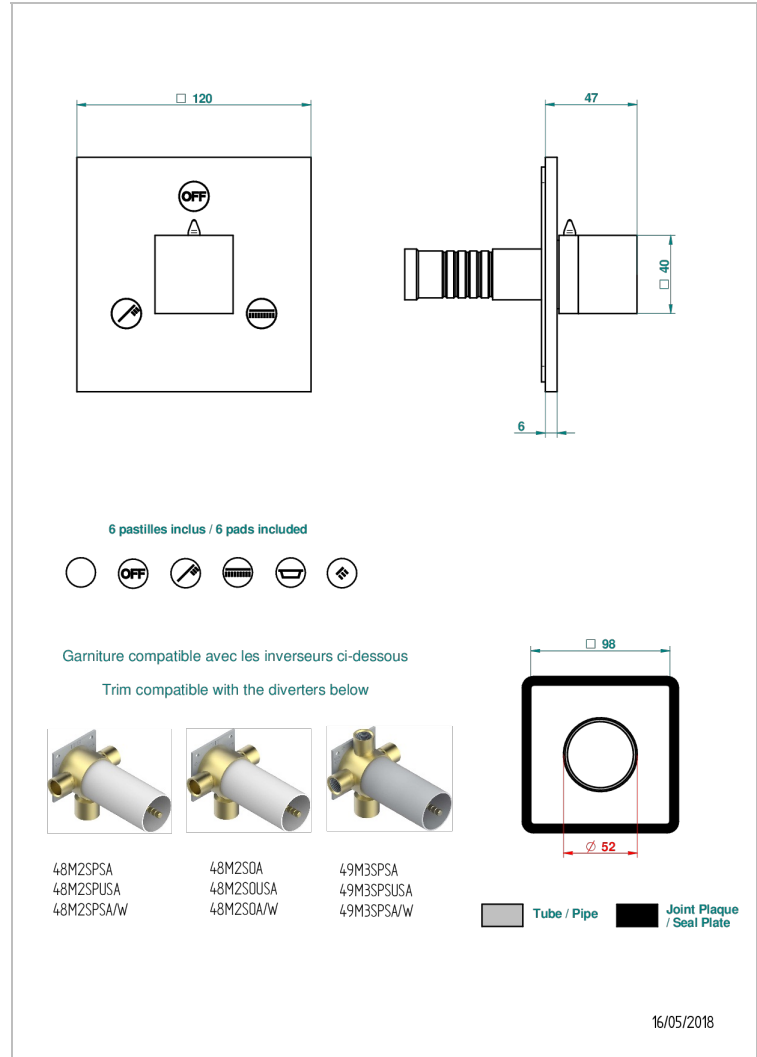

MONTAIGNE VENUS WHITE MARBLE WITH LEVER HANDLES

G3W-48M2SB

Trim for wall mounted diverter, 2 ways - ref. 48M2 and 3 ways - ref. 49M3

CARACTERÍSTICAS

- Montaigne Venus white marble with lever handles
- Trim for wall mounted diverter, 2 ways - ref. 48M2 and 3 ways - ref. 49M3

PRODUCTOS RELACIONADOS

- Ref. G00-48M2SOA Wall mounted 3-way diverter with ceramic cartridge for concealed installation- 1 inlet 3/4" and 2 outlets 1/2" without stop position, without trim
- Ref. G00-48M2SPSA Wall mounted 3-way diverter with ceramic cartridge for concealed installation, 1 inlet 3/4" and 2 outlets 1/2" with stop position, without trim
- Ref. G00-49M3SPSA Wall mounted 4-way diverter with ceramic cartridge for concealed installation- 1 inlet 3/4" and 3 outlets 1/2" with stop position, without trim