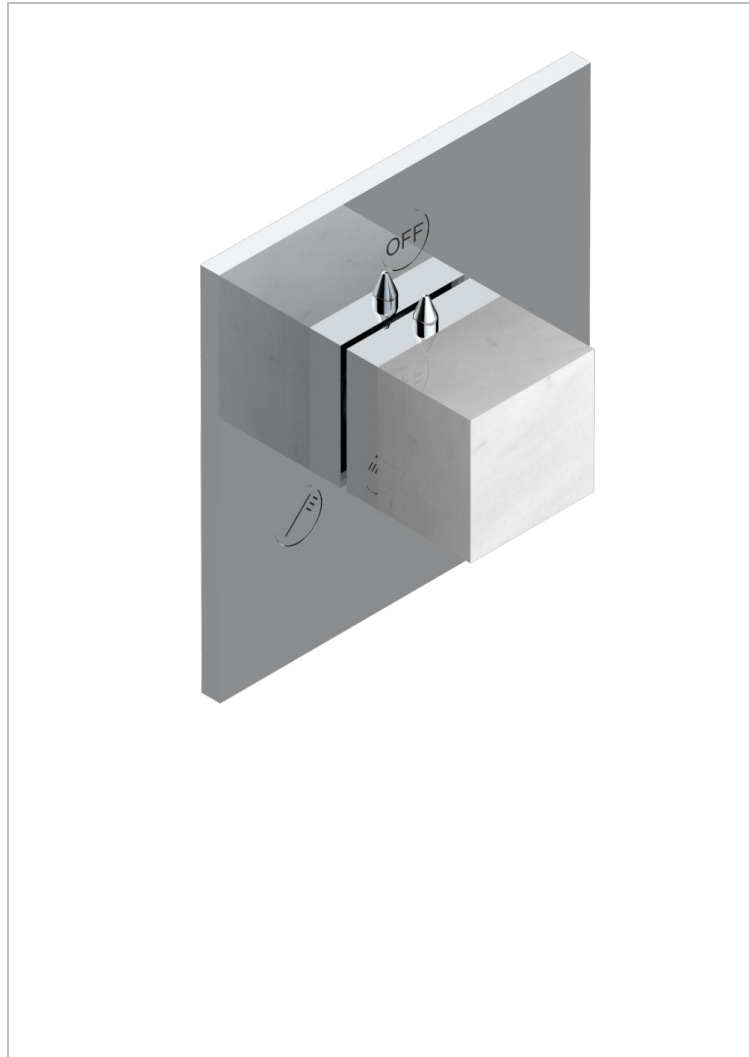

MONTAIGNE VENUS WHITE MARBLE WITH LEVER HANDLES

G3W-48M2SB

Trim for wall mounted diverter, 2 ways - ref. 48M2 and 3 ways - ref. 49M3

CARACTERÍSTICAS

- Montaigne Venus white marble with lever handles
- Trim for wall mounted diverter, 2 ways - ref. 48M2 and 3 ways - ref. 49M3

PRODUCTOS RELACIONADOS

- Ref. G00-48M2SOA Wall mounted 3-way diverter with ceramic cartridge for concealed installation- 1 inlet 3/4" and 2 outlets 1/2" without stop position, without trim
- Ref. G00-48M2SPSA Wall mounted 3-way diverter with ceramic cartridge for concealed installation, 1 inlet 3/4" and 2 outlets 1/2" with stop position, without trim
- Ref. G00-49M3SPSA Wall mounted 4-way diverter with ceramic cartridge for concealed installation- 1 inlet 3/4" and 3 outlets 1/2" with stop position, without trim

ACABADOS DISPONIBLES

Bronce claro - D01
Cerámica negra mate - D30
Cobre viejo mate - H07
Cromo - A02
Cromo / dorado - G02
Cromo mate - C02

Dorado - F01
Dorado mate - F07
Dorado pálido - F30
Dorado pálido mate (sin barniz) - F31
Níquel - B01
Níquel mate - C01