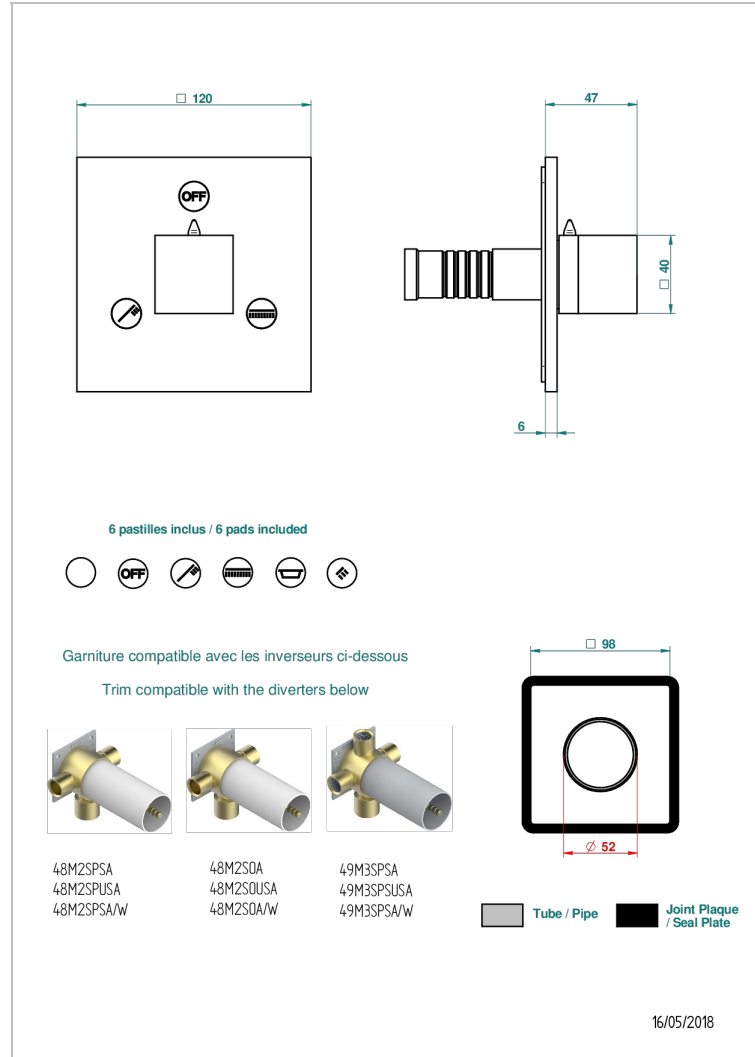

MONTAIGNE VENUS WHITE MARBLE WITH LEVER HANDLES

G3W-48M2SB

Trim for wall mounted diverter, 2 ways - ref. 48M2 and 3 ways - ref. 49M3

CHARACTERISTIC

- Montaigne Venus white marble with lever handles
- Trim for wall mounted diverter, 2 ways - ref. 48M2 and 3 ways - ref. 49M3

RELATED SKU'S

- Ref. G00-48M2SOA Wall mounted 3-way diverter with ceramic cartridge for concealed installation- 1 inlet 3/4" and 2 outlets 1/2" without stop position, without trim
- Ref. G00-48M2SPSA Wall mounted 3-way diverter with ceramic cartridge for concealed installation, 1 inlet 3/4" and 2 outlets 1/2" with stop position, without trim
- Ref. G00-49M3SPSA Wall mounted 4-way diverter with ceramic cartridge for concealed installation- 1 inlet 3/4" and 3 outlets 1/2" with stop position, without trim