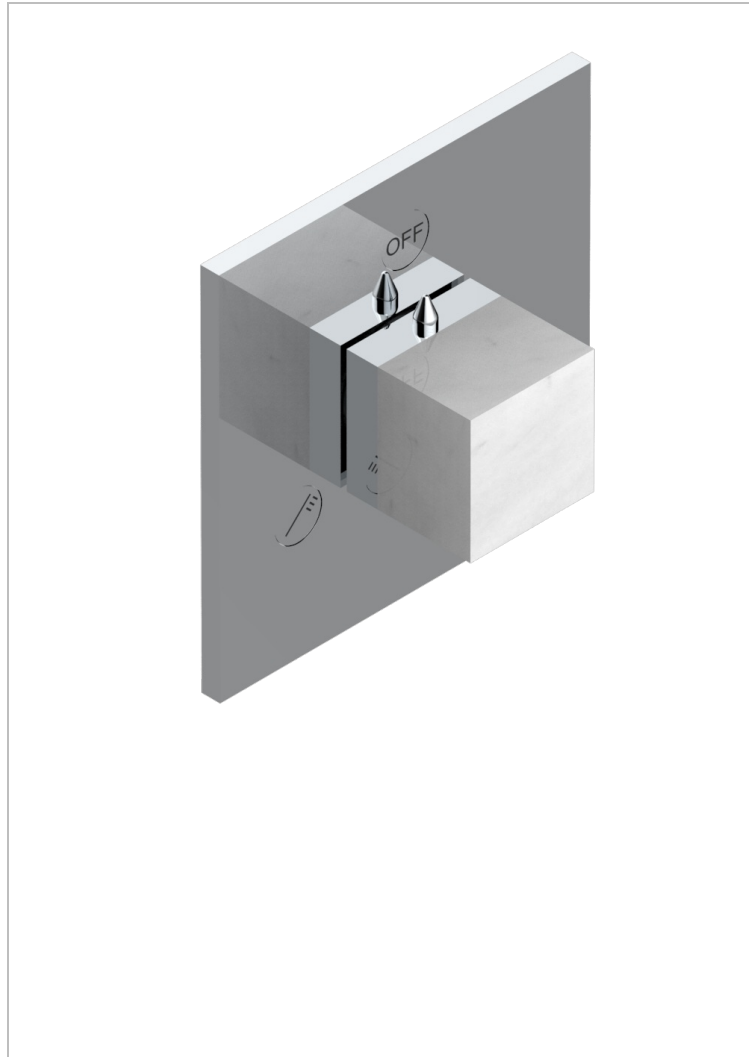

MONTAIGNE VENUS WHITE MARBLE WITH LEVER HANDLES

G3W-48M2SB

Trim for wall mounted diverter, 2 ways - ref. 48M2 and 3 ways - ref. 49M3

CHARACTERISTIC

- Montaigne Venus white marble with lever handles
- Trim for wall mounted diverter, 2 ways - ref. 48M2 and 3 ways - ref. 49M3

RELATED SKU'S

- Ref. G00-48M2SOA Wall mounted 3-way diverter with ceramic cartridge for concealed installation- 1 inlet 3/4" and 2 outlets 1/2" without stop position, without trim
- Ref. G00-48M2SPSA Wall mounted 3-way diverter with ceramic cartridge for concealed installation, 1 inlet 3/4" and 2 outlets 1/2" with stop position, without trim
- Ref. G00-49M3SPSA Wall mounted 4-way diverter with ceramic cartridge for concealed installation- 1 inlet 3/4" and 3 outlets 1/2" with stop position, without trim