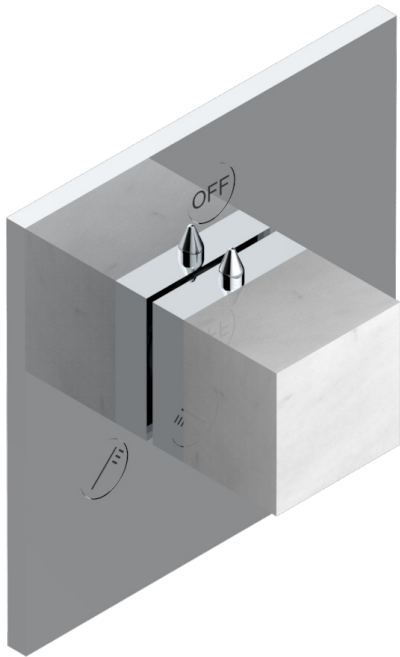

MONTAIGNE VENUS WHITE MARBLE WITH LEVER HANDLES

G3W-48M2SB

Trim for wall mounted diverter, 2 ways - ref. 48M2 and 3 ways - ref. 49M3

CARACTERÍSTICAS

- Montaigne Venus white marble with lever handles
- Trim for wall mounted diverter, 2 ways - ref. 48M2 and 3 ways - ref. 49M3

PRODUCTOS RELACIONADOS

- Ref. G00-48M2SOA Wall mounted 3-way diverter with ceramic cartridge for concealed installation- 1 inlet 3/4" and 2 outlets 1/2" without stop position, without trim
- Ref. G00-48M2SPSA Wall mounted 3-way diverter with ceramic cartridge for concealed installation, 1 inlet 3/4" and 2 outlets 1/2" with stop position, without trim
- Ref. G00-49M3SPSA Wall mounted 4-way diverter with ceramic cartridge for concealed installation- 1 inlet 3/4" and 3 outlets 1/2" with stop position, without trim