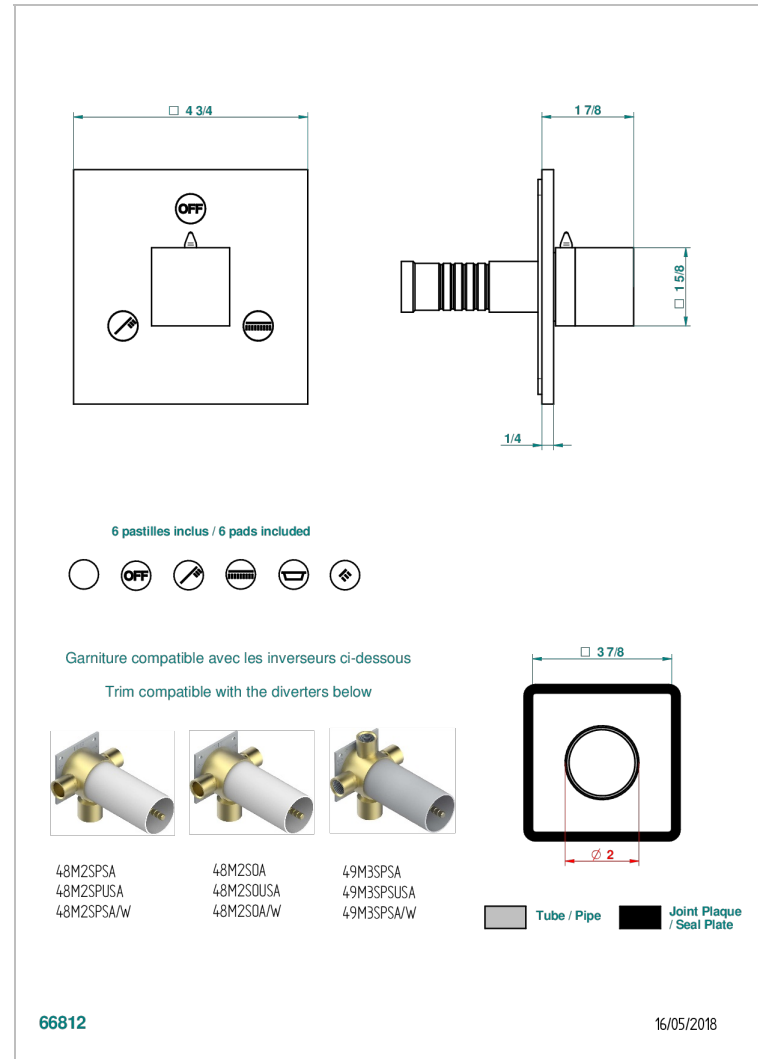

MONTAIGNE VENUS WHITE MARBLE WITH LEVER HANDLES

G3W-48M2SB

Trim for wall mounted diverter, 2 ways - ref. 48M2 and 3 ways - ref. 49M3

CARACTERÍSTICAS

- Montaigne Venus white marble with lever handles
- Trim for wall mounted diverter, 2 ways - ref. 48M2 and 3 ways - ref. 49M3

PRODUCTOS RELACIONADOS

- Ref. G00-48M2SOA Wall mounted 3-way diverter with ceramic cartridge for concealed installation- 1 inlet 3/4" and 2 outlets 1/2" without stop position, without trim
- Ref. G00-48M2SPSA Wall mounted 3-way diverter with ceramic cartridge for concealed installation, 1 inlet 3/4" and 2 outlets 1/2" with stop position, without trim
- Ref. G00-49M3SPSA Wall mounted 4-way diverter with ceramic cartridge for concealed installation- 1 inlet 3/4" and 3 outlets 1/2" with stop position, without trim