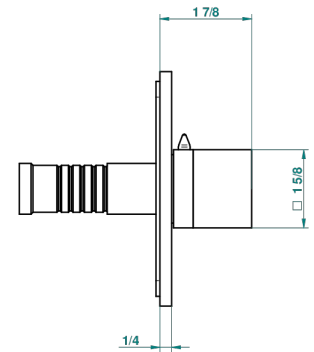

MONTAIGNE VENUS WHITE MARBLE WITH LEVER HANDLES

G3W-48M2SB

Trim for wall mounted diverter, 2 ways - ref. 48M2 and 3 ways - ref. 49M3

6 pastilles inclus / 6 pads included

Garniture compatible avec les inverseurs ci-dessous

Trim compatible with the diverters below

48M2SPSA
48M2SPUSA
48M2SPSA/W

48M2SOA
48M2SOUSA
48M2SOA/W

49M3SPSA
49M3SPSUSA
49M3SPSA/W

Tube / Pipe Joint Plaque / Seal Plate

66812

16/05/2018

CHARACTERISTIC

- Montaigne Venus white marble with lever handles
- Trim for wall mounted diverter, 2 ways - ref. 48M2 and 3 ways - ref. 49M3

RELATED SKU'S

- Ref. G00-48M2SOA Wall mounted 3-way diverter with ceramic cartridge for concealed installation- 1 inlet 3/4" and 2 outlets 1/2" without stop position, without trim
- Ref. G00-48M2SPSA Wall mounted 3-way diverter with ceramic cartridge for concealed installation, 1 inlet 3/4" and 2 outlets 1/2" with stop position, without trim
- Ref. G00-49M3SPSA Wall mounted 4-way diverter with ceramic cartridge for concealed installation- 1 inlet 3/4" and 3 outlets 1/2" with stop position, without trim