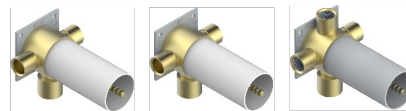

MONTAIGNE VENUS WHITE MARBLE WITH LEVER HANDLES

G3W-48M2SB

Trim for wall mounted diverter, 2 ways - ref. 48M2 and 3 ways - ref. 49M3

6 pastilles inclus / 6 pads included

Garniture compatible avec les inverseurs ci-dessous

Trim compatible with the diverters below

48M2SPSA
48M2SPUSA
48M2SPSA/W

48M2SOA
48M2SOUSA
48M2SOA/W

49M3SPSA
49M3SPSUSA
49M3SPSA/W

Tube / Pipe Joint Plaque / Seal Plate

66812

16/05/2018

CHARACTERISTIC

- Montaigne Venus white marble with lever handles
- Trim for wall mounted diverter, 2 ways - ref. 48M2 and 3 ways - ref. 49M3

RELATED SKU'S

- Ref. G00-48M2SOA Wall mounted 3-way diverter with ceramic cartridge for concealed installation- 1 inlet 3/4" and 2 outlets 1/2" without stop position, without trim
- Ref. G00-48M2SPSA Wall mounted 3-way diverter with ceramic cartridge for concealed installation, 1 inlet 3/4" and 2 outlets 1/2" with stop position, without trim
- Ref. G00-49M3SPSA Wall mounted 4-way diverter with ceramic cartridge for concealed installation- 1 inlet 3/4" and 3 outlets 1/2" with stop position, without trim