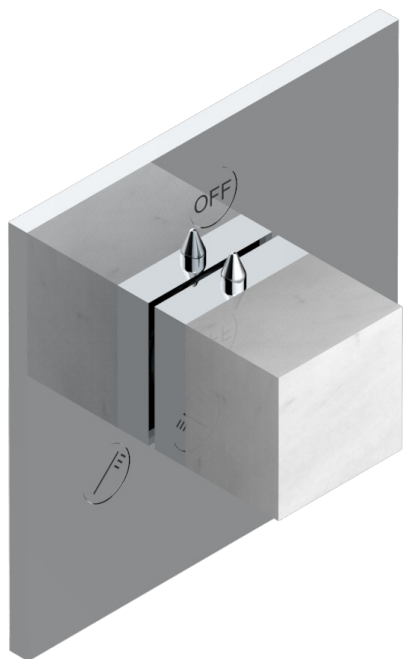

# MONTAIGNE MARBRE BLANC VENUS C РУКОЯТКАМИ

G3W-48M2SB

Trim for wall mounted diverter, 2 ways - ref. 48M2 and 3 ways - ref. 49M3

6 pastilles inclus / 6 pads included

Garniture compatible avec les inverseurs ci-dessous

Trim compatible with the diverters below

48M2SPSA  
48M2SPUSA  
48M2SPSA/W

48M2SOA  
48M2SOUSA  
48M2SOA/W

49M3SPSA  
49M3SPSUSA  
49M3SPSA/W

Tube / Pipe Joint Plaque / Seal Plate

16/05/2018

## ХАРАКТЕРИСТИКИ

- Montaigne marbre blanc Vénus с рукоятками
- Trim for wall mounted diverter, 2 ways - ref. 48M2 and 3 ways - ref. 49M3

## СВЯЗАННЫЕ ТОВАРНЫЕ ПОЗИЦИИ

- Ref. G00-48M2SOA Wall mounted 3-way diverter with ceramic cartridge for concealed installation- 1 inlet 3/4" and 2 outlets 1/2" without stop position, without trim
- Ref. G00-48M2SPSA Wall mounted 3-way diverter with ceramic cartridge for concealed installation, 1 inlet 3/4" and 2 outlets 1/2" with stop position, without trim
- Ref. G00-49M3SPSA Wall mounted 4-way diverter with ceramic cartridge for concealed installation- 1 inlet 3/4" and 3 outlets 1/2" with stop position, without trim