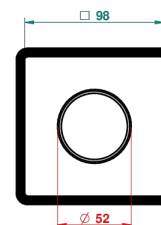

Trim compatible with the diverters below

48M2SPSA  
48M2SPUSA  
48M2SPSA/W

48M2SOA  
48M2SOUSA  
48M2SOA/W

49M3SPSA  
49M3SPSUSA  
49M3SPSA/W

Tube / Pipe Joint Plaque / Seal Plate

16/05/2018