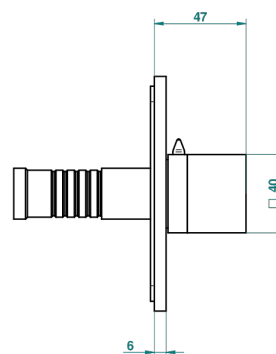

# MONTAIGNE MARBRE BLANC VENUS C РУКОЯТКАМИ

G3W-48M2SB

Trim for wall mounted diverter, 2 ways - ref. 48M2 and 3 ways - ref. 49M3

6 pastilles inclus / 6 pads included

Garniture compatible avec les inverseurs ci-dessous

Trim compatible with the diverters below

48M2SPSA  
48M2SPUSA  
48M2SPSA/W

48M2SOA  
48M2SOUSA  
48M2SOA/W

49M3SPSA  
49M3SPSUSA  
49M3SPSA/W

Tube / Pipe Joint Plaque / Seal Plate

16/05/2018

## ХАРАКТЕРИСТИКИ

- Montaigne marbre blanc Vénus с рукоятками
- Trim for wall mounted diverter, 2 ways - ref. 48M2 and 3 ways - ref. 49M3

## СВЯЗАННЫЕ ТОВАРНЫЕ ПОЗИЦИИ

- Ref. G00-48M2SOA Wall mounted 3-way diverter with ceramic cartridge for concealed installation- 1 inlet 3/4" and 2 outlets 1/2" without stop position, without trim
- Ref. G00-48M2SPSA Wall mounted 3-way diverter with ceramic cartridge for concealed installation, 1 inlet 3/4" and 2 outlets 1/2" with stop position, without trim
- Ref. G00-49M3SPSA Wall mounted 4-way diverter with ceramic cartridge for concealed installation- 1 inlet 3/4" and 3 outlets 1/2" with stop position, without trim