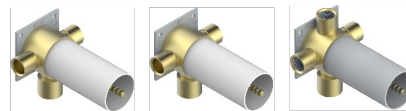

# MONTAIGNE VENUS WHITE MARBLE WITH LEVER HANDLES

G3W-48M2SB

Trim for wall mounted diverter, 2 ways - ref. 48M2 and 3 ways - ref. 49M3

6 pastilles inclus / 6 pads included

Garniture compatible avec les inverseurs ci-dessous

Trim compatible with the diverters below

48M2SPSA  
48M2SPUSA  
48M2SPSA/W

48M2SOA  
48M2SOUSA  
48M2SOA/W

49M3SPSA  
49M3SPSUSA  
49M3SPSA/W

Tube / Pipe Joint Plaque / Seal Plate

16/05/2018

## CHARACTERISTIC

- Montaigne Venus white marble with lever handles
- Trim for wall mounted diverter, 2 ways - ref. 48M2 and 3 ways - ref. 49M3

## RELATED SKU'S

- Ref. G00-48M2SOA Wall mounted 3-way diverter with ceramic cartridge for concealed installation- 1 inlet 3/4" and 2 outlets 1/2" without stop position, without trim
- Ref. G00-48M2SPSA Wall mounted 3-way diverter with ceramic cartridge for concealed installation, 1 inlet 3/4" and 2 outlets 1/2" with stop position, without trim
- Ref. G00-49M3SPSA Wall mounted 4-way diverter with ceramic cartridge for concealed installation- 1 inlet 3/4" and 3 outlets 1/2" with stop position, without trim