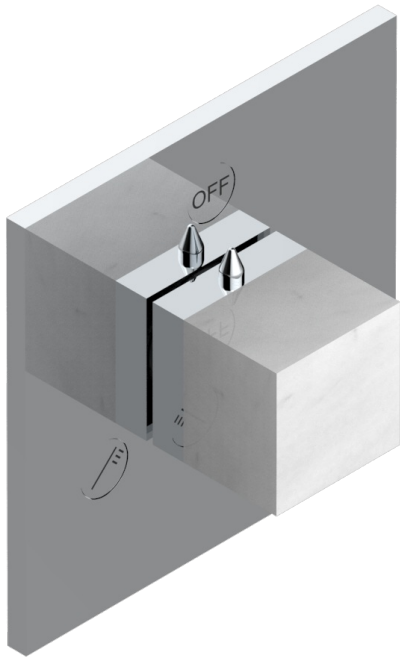

# MONTAIGNE VENUS WHITE MARBLE WITH LEVER HANDLES

G3W-48M2SB

Trim for wall mounted diverter, 2 ways - ref. 48M2 and 3 ways - ref. 49M3

6 pastilles inclus / 6 pads included

Garniture compatible avec les inverseurs ci-dessous

Trim compatible with the diverters below

48M2SPSA  
48M2SPUSA  
48M2SPSA/W

48M2SOA  
48M2SOUSA  
48M2SOA/W

49M3SPSA  
49M3SPSUSA  
49M3SPSA/W

Tube / Pipe Joint Plaque / Seal Plate

16/05/2018

## CHARACTERISTIC

- Montaigne Venus white marble with lever handles
- Trim for wall mounted diverter, 2 ways - ref. 48M2 and 3 ways - ref. 49M3

## RELATED SKU'S

- Ref. G00-48M2SOA Wall mounted 3-way diverter with ceramic cartridge for concealed installation- 1 inlet 3/4" and 2 outlets 1/2" without stop position, without trim
- Ref. G00-48M2SPSA Wall mounted 3-way diverter with ceramic cartridge for concealed installation, 1 inlet 3/4" and 2 outlets 1/2" with stop position, without trim
- Ref. G00-49M3SPSA Wall mounted 4-way diverter with ceramic cartridge for concealed installation- 1 inlet 3/4" and 3 outlets 1/2" with stop position, without trim