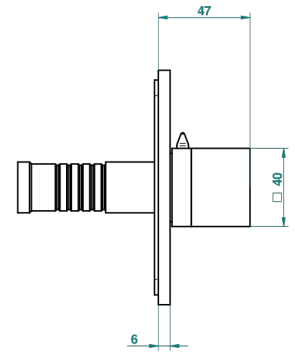

# MONTAIGNE VENUS WHITE MARBLE WITH LEVER HANDLES

G3W-48M2SB

Trim for wall mounted diverter, 2 ways - ref. 48M2 and 3 ways - ref. 49M3

6 pastilles inclus / 6 pads included

Garniture compatible avec les inverseurs ci-dessous

Trim compatible with the diverters below

48M2SPSA  
48M2SPUSA  
48M2SPSA/W

48M2SOA  
48M2SOUSA  
48M2SOA/W

49M3SPSA  
49M3SPSUSA  
49M3SPSA/W

Tube / Pipe Joint Plaque / Seal Plate

16/05/2018

## CHARACTERISTIC

- Montaigne Venus white marble with lever handles
- Trim for wall mounted diverter, 2 ways - ref. 48M2 and 3 ways - ref. 49M3

## RELATED SKU'S

- Ref. G00-48M2SOA Wall mounted 3-way diverter with ceramic cartridge for concealed installation- 1 inlet 3/4" and 2 outlets 1/2" without stop position, without trim
- Ref. G00-48M2SPSA Wall mounted 3-way diverter with ceramic cartridge for concealed installation, 1 inlet 3/4" and 2 outlets 1/2" with stop position, without trim
- Ref. G00-49M3SPSA Wall mounted 4-way diverter with ceramic cartridge for concealed installation- 1 inlet 3/4" and 3 outlets 1/2" with stop position, without trim