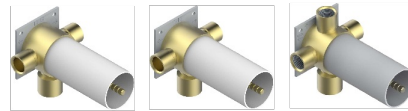

# MONTAIGNE VENUS WHITE MARBLE WITH LEVER HANDLES

G3W-48M2SB

Trim for wall mounted diverter, 2 ways - ref. 48M2 and 3 ways - ref. 49M3

6 pastilles inclus / 6 pads included

Garniture compatible avec les inverseurs ci-dessous

Trim compatible with the diverters below

48M2SPSA  
48M2SPUSA  
48M2SPSA/W

48M2SOA  
48M2SOUSA  
48M2SOA/W

49M3SPSA  
49M3SPSUSA  
49M3SPSA/W

Tube / Pipe Joint Plaque / Seal Plate

16/05/2018

## 特色

- Montaigne Venus white marble with lever handles
- Trim for wall mounted diverter, 2 ways - ref. 48M2 and 3 ways - ref. 49M3

## 相关的SKU

- Ref. G00-48M2SOA Wall mounted 3-way diverter with ceramic cartridge for concealed installation- 1 inlet 3/4" and 2 outlets 1/2" without stop position, without trim
- Ref. G00-48M2SPSA Wall mounted 3-way diverter with ceramic cartridge for concealed installation, 1 inlet 3/4" and 2 outlets 1/2" with stop position, without trim
- Ref. G00-49M3SPSA Wall mounted 4-way diverter with ceramic cartridge for concealed installation- 1 inlet 3/4" and 3 outlets 1/2" with stop position, without trim