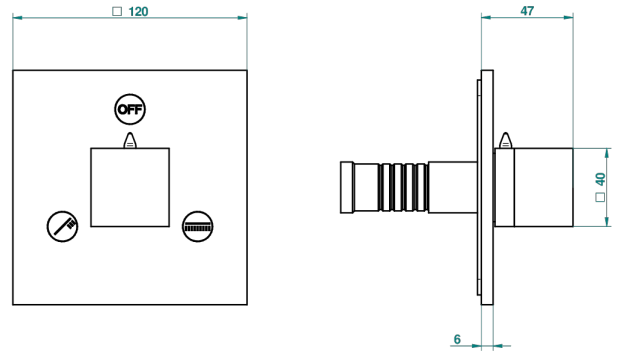

# MONTAIGNE VENUS WHITE MARBLE WITH LEVER HANDLES

G3W-48M2SB

Trim for wall mounted diverter, 2 ways - ref. 48M2 and 3 ways - ref. 49M3

6 pastilles inclus / 6 pads included

Garniture compatible avec les inverseurs ci-dessous

Trim compatible with the diverters below

48M2SPSA  
48M2SPUSA  
48M2SPSA/W

48M2SOA  
48M2SOUSA  
48M2SOA/W

49M3SPSA  
49M3SPSUSA  
49M3SPSA/W

Tube / Pipe Joint Plaque / Seal Plate

16/05/2018

## 特色

- Montaigne Venus white marble with lever handles
- Trim for wall mounted diverter, 2 ways - ref. 48M2 and 3 ways - ref. 49M3

## 相关的SKU

- Ref. G00-48M2SOA Wall mounted 3-way diverter with ceramic cartridge for concealed installation- 1 inlet 3/4" and 2 outlets 1/2" without stop position, without trim
- Ref. G00-48M2SPSA Wall mounted 3-way diverter with ceramic cartridge for concealed installation, 1 inlet 3/4" and 2 outlets 1/2" with stop position, without trim
- Ref. G00-49M3SPSA Wall mounted 4-way diverter with ceramic cartridge for concealed installation- 1 inlet 3/4" and 3 outlets 1/2" with stop position, without trim