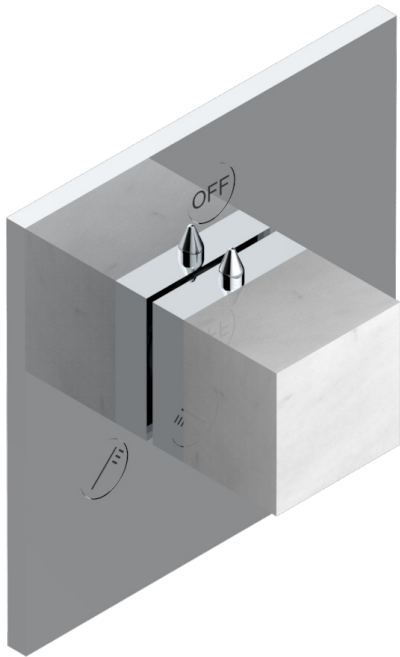

# MONTAIGNE VENUS WHITE MARBLE WITH LEVER HANDLES

G3W-48M2SB

Trim for wall mounted diverter, 2 ways - ref. 48M2 and 3 ways - ref. 49M3

6 pastilles inclus / 6 pads included

Garniture compatible avec les inverseurs ci-dessous

Trim compatible with the diverters below

48M2SPSA  
48M2SPUSA  
48M2SPSA/W

48M2SOA  
48M2SOUSA  
48M2SOA/W

49M3SPSA  
49M3SPSUSA  
49M3SPSA/W

Tube / Pipe Joint Plaque / Seal Plate

16/05/2018

## 特色

- Montaigne Venus white marble with lever handles
- Trim for wall mounted diverter, 2 ways - ref. 48M2 and 3 ways - ref. 49M3

## 相关的SKU

- Ref. G00-48M2SOA Wall mounted 3-way diverter with ceramic cartridge for concealed installation- 1 inlet 3/4" and 2 outlets 1/2" without stop position, without trim
- Ref. G00-48M2SPSA Wall mounted 3-way diverter with ceramic cartridge for concealed installation, 1 inlet 3/4" and 2 outlets 1/2" with stop position, without trim
- Ref. G00-49M3SPSA Wall mounted 4-way diverter with ceramic cartridge for concealed installation- 1 inlet 3/4" and 3 outlets 1/2" with stop position, without trim