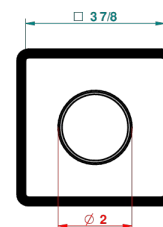

Trim compatible with the diverters below

48M2SPSA
48M2SPUSA
48M2SPSA/W

48M2SOA
48M2SOUSA
48M2SOA/W

49M3SPSA
49M3SPSUSA
49M3SPSA/W

Tube / Pipe Joint Plaque / Seal Plate

66812

16/05/2018

ХАРАКТЕРИСТИКИ