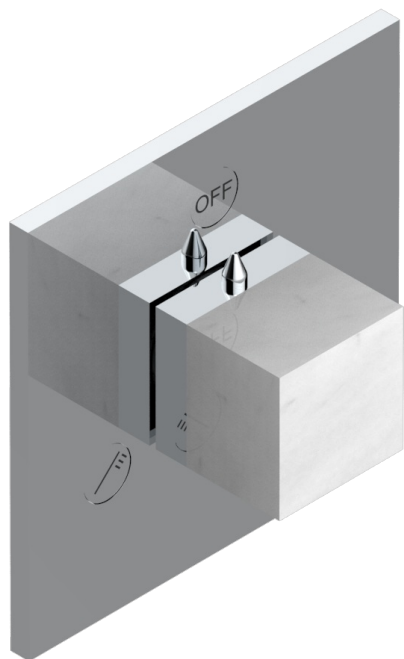

MONTAIGNE MARBRE BLANC VENUS C РУКОЯТКАМИ

G3W-48M2SB

Trim for wall mounted diverter, 2 ways - ref. 48M2 and 3 ways - ref. 49M3

6 pastilles inclus / 6 pads included

Garniture compatible avec les inverseurs ci-dessous

Trim compatible with the diverters below

48M2SPSA
48M2SPUSA
48M2SPSA/W

48M2SOA
48M2SOUSA
48M2SOA/W

49M3SPSA
49M3SPSUSA
49M3SPSA/W

Tube / Pipe Joint Plaque / Seal Plate

66812

16/05/2018

ХАРАКТЕРИСТИКИ

- Montaigne marbre blanc Vénus с рукоятками
- Trim for wall mounted diverter, 2 ways - ref. 48M2 and 3 ways - ref. 49M3

СВЯЗАННЫЕ ТОВАРНЫЕ ПОЗИЦИИ

- Ref. G00-48M2SOA Wall mounted 3-way diverter with ceramic cartridge for concealed installation- 1 inlet 3/4" and 2 outlets 1/2" without stop position, without trim
- Ref. G00-48M2SPSA Wall mounted 3-way diverter with ceramic cartridge for concealed installation, 1 inlet 3/4" and 2 outlets 1/2" with stop position, without trim
- Ref. G00-49M3SPSA Wall mounted 4-way diverter with ceramic cartridge for concealed installation- 1 inlet 3/4" and 3 outlets 1/2" with stop position, without trim