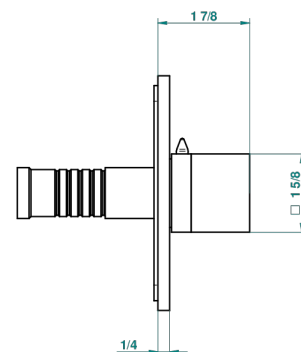

MONTAIGNE MARBRE BLANC VENUS C РУКОЯТКАМИ

G3W-48M2SB

Trim for wall mounted diverter, 2 ways - ref. 48M2 and 3 ways - ref. 49M3

6 pastilles inclus / 6 pads included

Garniture compatible avec les inverseurs ci-dessous

Trim compatible with the diverters below

48M2SPSA
48M2SPUSA
48M2SPSA/W

48M2SOA
48M2SOUSA
48M2SOA/W

49M3SPSA
49M3SPSUSA
49M3SPSA/W

Tube / Pipe Joint Plaque / Seal Plate

66812

16/05/2018

ХАРАКТЕРИСТИКИ

- Montaigne marbre blanc Vénus с рукоятками
- Trim for wall mounted diverter, 2 ways - ref. 48M2 and 3 ways - ref. 49M3

СВЯЗАННЫЕ ТОВАРНЫЕ ПОЗИЦИИ

- Ref. G00-48M2SOA Wall mounted 3-way diverter with ceramic cartridge for concealed installation- 1 inlet 3/4" and 2 outlets 1/2" without stop position, without trim
- Ref. G00-48M2SPSA Wall mounted 3-way diverter with ceramic cartridge for concealed installation, 1 inlet 3/4" and 2 outlets 1/2" with stop position, without trim
- Ref. G00-49M3SPSA Wall mounted 4-way diverter with ceramic cartridge for concealed installation- 1 inlet 3/4" and 3 outlets 1/2" with stop position, without trim