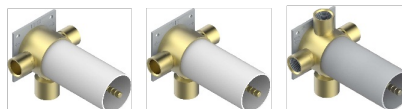

MONTAIGNE MARBRE BLANC VENUS C РУКОЯТКАМИ

G3W-48M2SB

Trim for wall mounted diverter, 2 ways - ref. 48M2 and 3 ways - ref. 49M3

6 pastilles inclus / 6 pads included

Garniture compatible avec les inverseurs ci-dessous

Trim compatible with the diverters below

48M2SPSA
48M2SPUSA
48M2SPSA/W

48M2SOA
48M2SOUSA
48M2SOA/W

49M3SPSA
49M3SPSUSA
49M3SPSA/W

Tube / Pipe Joint Plaque / Seal Plate

66812

16/05/2018

ХАРАКТЕРИСТИКИ

- Montaigne marbre blanc Vénus с рукоятками
- Trim for wall mounted diverter, 2 ways - ref. 48M2 and 3 ways - ref. 49M3

СВЯЗАННЫЕ ТОВАРНЫЕ ПОЗИЦИИ

- Ref. G00-48M2SOA Wall mounted 3-way diverter with ceramic cartridge for concealed installation- 1 inlet 3/4" and 2 outlets 1/2" without stop position, without trim
- Ref. G00-48M2SPSA Wall mounted 3-way diverter with ceramic cartridge for concealed installation, 1 inlet 3/4" and 2 outlets 1/2" with stop position, without trim
- Ref. G00-49M3SPSA Wall mounted 4-way diverter with ceramic cartridge for concealed installation- 1 inlet 3/4" and 3 outlets 1/2" with stop position, without trim