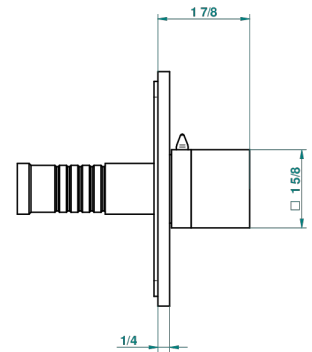

MONTAIGNE VENUS WHITE MARBLE WITH LEVER HANDLES

G3W-48M2SB

Trim for wall mounted diverter, 2 ways - ref. 48M2 and 3 ways - ref. 49M3

6 pastilles inclus / 6 pads included

Garniture compatible avec les inverseurs ci-dessous

Trim compatible with the diverters below

48M2SPSA
48M2SPUSA
48M2SPSA/W

48M2SOA
48M2SOUSA
48M2SOA/W

49M3SPSA
49M3SPSUSA
49M3SPSA/W

Tube / Pipe Joint Plaque / Seal Plate

66812

16/05/2018

CHARACTERISTIC

- Montaigne Venus white marble with lever handles
- Trim for wall mounted diverter, 2 ways - ref. 48M2 and 3 ways - ref. 49M3

RELATED SKU'S

- Ref. G00-48M2SOA Wall mounted 3-way diverter with ceramic cartridge for concealed installation- 1 inlet 3/4" and 2 outlets 1/2" without stop position, without trim
- Ref. G00-48M2SPSA Wall mounted 3-way diverter with ceramic cartridge for concealed installation, 1 inlet 3/4" and 2 outlets 1/2" with stop position, without trim
- Ref. G00-49M3SPSA Wall mounted 4-way diverter with ceramic cartridge for concealed installation- 1 inlet 3/4" and 3 outlets 1/2" with stop position, without trim