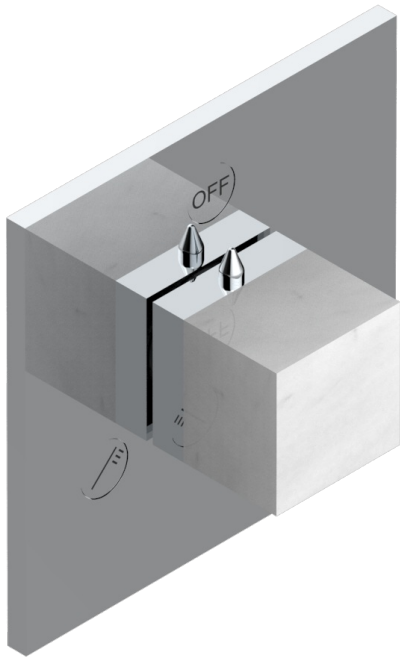

MONTAIGNE VENUS WHITE MARBLE WITH LEVER HANDLES

G3W-48M2SB

Trim for wall mounted diverter, 2 ways - ref. 48M2 and 3 ways - ref. 49M3

6 pastilles inclus / 6 pads included

Garniture compatible avec les inverseurs ci-dessous

Trim compatible with the diverters below

48M2SPSA
48M2SPUSA
48M2SPSA/W

48M2SOA
48M2SOUSA
48M2SOA/W

49M3SPSA
49M3SPSUSA
49M3SPSA/W

Tube / Pipe Joint Plaque / Seal Plate

66812

16/05/2018

CHARACTERISTIC

- Montaigne Venus white marble with lever handles
- Trim for wall mounted diverter, 2 ways - ref. 48M2 and 3 ways - ref. 49M3

RELATED SKU'S

- Ref. G00-48M2SOA Wall mounted 3-way diverter with ceramic cartridge for concealed installation- 1 inlet 3/4" and 2 outlets 1/2" without stop position, without trim
- Ref. G00-48M2SPSA Wall mounted 3-way diverter with ceramic cartridge for concealed installation, 1 inlet 3/4" and 2 outlets 1/2" with stop position, without trim
- Ref. G00-49M3SPSA Wall mounted 4-way diverter with ceramic cartridge for concealed installation- 1 inlet 3/4" and 3 outlets 1/2" with stop position, without trim