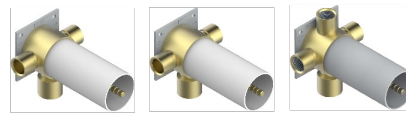

MONTAIGNE VENUS WHITE MARBLE WITH LEVER HANDLES

G3W-48M2SB

Trim for wall mounted diverter, 2 ways - ref. 48M2 and 3 ways - ref. 49M3

6 pastilles inclus / 6 pads included

Garniture compatible avec les inverseurs ci-dessous

Trim compatible with the diverters below

48M2SPSA
48M2SPUSA
48M2SPSA/W

48M2SOA
48M2SOUSA
48M2SOA/W

49M3SPSA
49M3SPSUSA
49M3SPSA/W

Tube / Pipe Joint Plaque / Seal Plate

66812

16/05/2018

CHARACTERISTIC

- Montaigne Venus white marble with lever handles
- Trim for wall mounted diverter, 2 ways - ref. 48M2 and 3 ways - ref. 49M3

RELATED SKU'S

- Ref. G00-48M2SOA Wall mounted 3-way diverter with ceramic cartridge for concealed installation- 1 inlet 3/4" and 2 outlets 1/2" without stop position, without trim
- Ref. G00-48M2SPSA Wall mounted 3-way diverter with ceramic cartridge for concealed installation, 1 inlet 3/4" and 2 outlets 1/2" with stop position, without trim
- Ref. G00-49M3SPSA Wall mounted 4-way diverter with ceramic cartridge for concealed installation- 1 inlet 3/4" and 3 outlets 1/2" with stop position, without trim