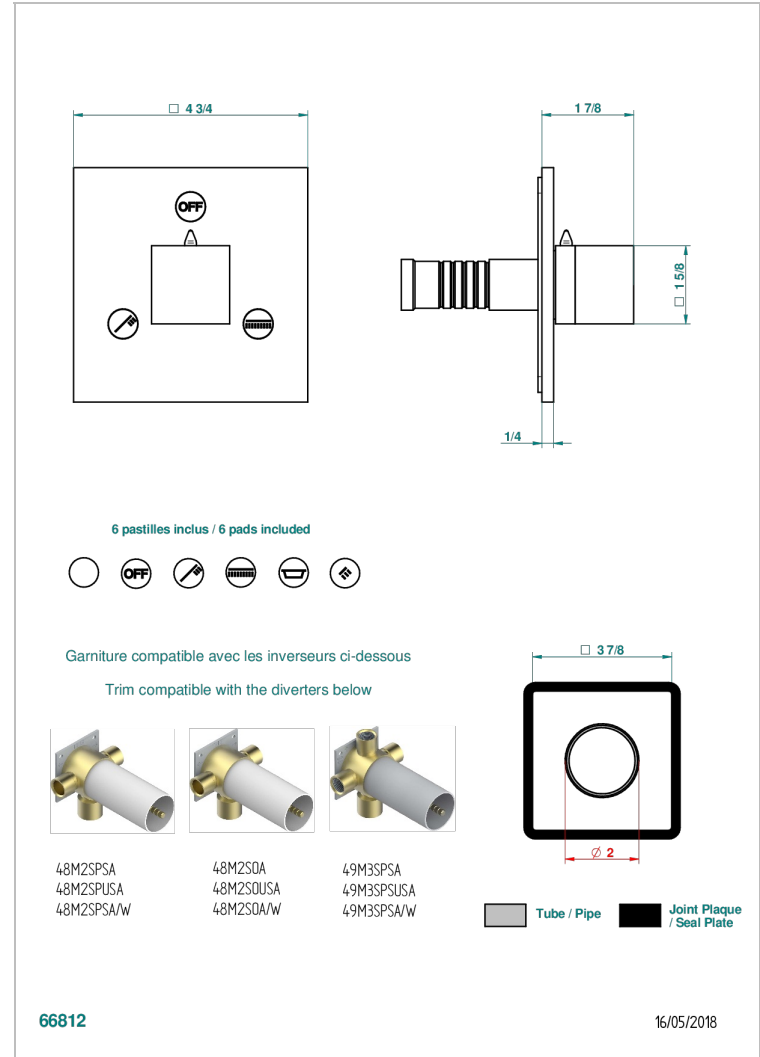

# MONTAIGNE VENUS WHITE MARBLE WITH LEVER HANDLES

G3W-48M2SB

Trim for wall mounted diverter, 2 ways - ref. 48M2 and 3 ways - ref. 49M3

## 特色

- Montaigne Venus white marble with lever handles
- Trim for wall mounted diverter, 2 ways - ref. 48M2 and 3 ways - ref. 49M3

## 相关的SKU

- Ref. G00-48M2SOA Wall mounted 3-way diverter with ceramic cartridge for concealed installation- 1 inlet 3/4" and 2 outlets 1/2" without stop position, without trim
- Ref. G00-48M2SPSA Wall mounted 3-way diverter with ceramic cartridge for concealed installation, 1 inlet 3/4" and 2 outlets 1/2" with stop position, without trim
- Ref. G00-49M3SPSA Wall mounted 4-way diverter with ceramic cartridge for concealed installation- 1 inlet 3/4" and 3 outlets 1/2" with stop position, without trim