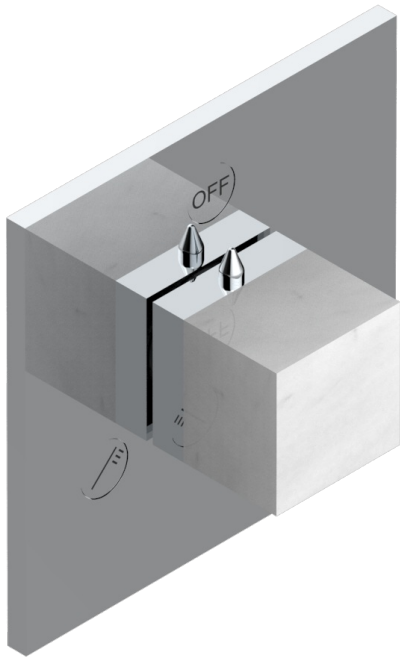

# MONTAIGNE VENUS WHITE MARBLE WITH LEVER HANDLES

G3W-48M2SB

Trim for wall mounted diverter, 2 ways - ref. 48M2 and 3 ways - ref. 49M3

## 特色

- Montaigne Venus white marble with lever handles
- Trim for wall mounted diverter, 2 ways - ref. 48M2 and 3 ways - ref. 49M3

## 相关的SKU

- Ref. G00-48M2SOA Wall mounted 3-way diverter with ceramic cartridge for concealed installation- 1 inlet 3/4" and 2 outlets 1/2" without stop position, without trim
- Ref. G00-48M2SPSA Wall mounted 3-way diverter with ceramic cartridge for concealed installation, 1 inlet 3/4" and 2 outlets 1/2" with stop position, without trim
- Ref. G00-49M3SPSA Wall mounted 4-way diverter with ceramic cartridge for concealed installation- 1 inlet 3/4" and 3 outlets 1/2" with stop position, without trim