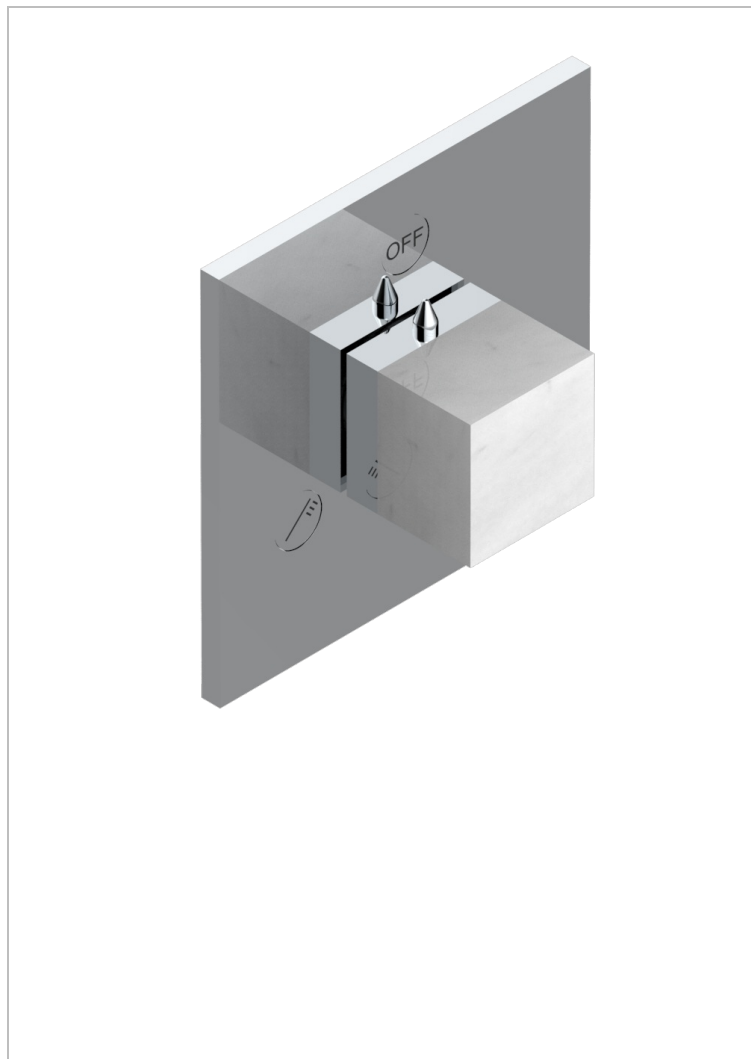

# MONTAIGNE VENUS WHITE MARBLE

G3V-48M2SB

Trim for wall mounted diverter - 2 ways ref.48M2 & 3 ways ref.49M3

## CHARACTERISTIC

- Montaigne Vénus white marble
- Trim for wall mounted diverter - 2 ways ref.48M2 & 3 ways ref.49M3

## RELATED SKU'S

- Ref. G00-48M2SOUSA Wall mounted 3-way diverter with ceramic cartridge for concealed installation- 1 inlet 3/4" and 2 outlets 1/2" without shared ports no stop position - no trim
- Ref. G00-48M2SPSUSA Wall mounted 3-way diverter with ceramic cartridge for concealed installation- 1 inlet 3/4" and 2 outlets 1/2" with positive top, no shared ports - no trim
- Ref. G00-49M3SPSUSA Wall mounted 4-way diverter with ceramic cartridge for concealed installation- 1 inlet 3/4" and 3 outlets 1/2" with positive top, no shared ports - no trim