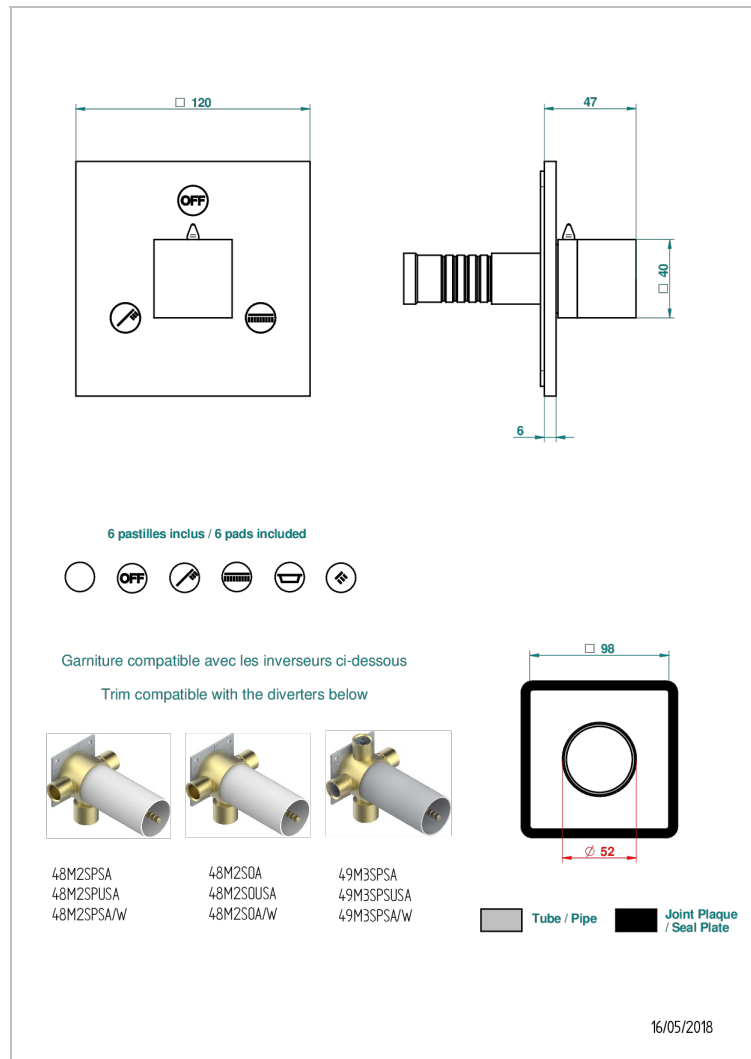

# MONTAIGNE VENUS WHITE MARBLE

G3V-48M2SB

Trim for wall mounted diverter - 2 ways ref.48M2 & 3 ways ref.49M3

## CHARACTERISTIC

- Montaigne Vénus white marble
- Trim for wall mounted diverter - 2 ways ref.48M2 & 3 ways ref.49M3

## RELATED SKU'S

- Ref. G00-48M2SOUSA Wall mounted 3-way diverter with ceramic cartridge for concealed installation- 1 inlet 3/4" and 2 outlets 1/2" without shared ports no stop position - no trim
- Ref. G00-48M2SPSUSA Wall mounted 3-way diverter with ceramic cartridge for concealed installation- 1 inlet 3/4" and 2 outlets 1/2" with positive top, no shared ports - no trim
- Ref. G00-49M3SPSUSA Wall mounted 4-way diverter with ceramic cartridge for concealed installation- 1 inlet 3/4" and 3 outlets 1/2" with positive top, no shared ports - no trim