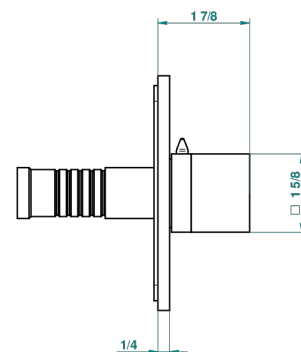

MONTAIGNE VENUS WHITE MARBLE

G3V-48M2SB

Trim for wall mounted diverter - 2 ways ref.48M2 & 3 ways ref.49M3

6 pastilles inclus / 6 pads included

Garniture compatible avec les inverseurs ci-dessous

Trim compatible with the diverters below

48M2SPSA
48M2SPUSA
48M2SPSA/W

48M2SOA
48M2SOUSA
48M2SOA/W

49M3SPSA
49M3SPSUSA
49M3SPSA/W

Tube / Pipe Joint Plaque / Seal Plate

66812

16/05/2018

CHARACTERISTIC

- Montaigne Vénus white marble
- Trim for wall mounted diverter - 2 ways ref.48M2 & 3 ways ref.49M3

RELATED SKU'S

- Ref. G00-48M2SOUSA Wall mounted 3-way diverter with ceramic cartridge for concealed installation- 1 inlet 3/4" and 2 outlets 1/2" without shared ports no stop position - no trim
- Ref. G00-48M2SPSUSA Wall mounted 3-way diverter with ceramic cartridge for concealed installation- 1 inlet 3/4" and 2 outlets 1/2" with positive top, no shared ports - no trim
- Ref. G00-49M3SPSUSA Wall mounted 4-way diverter with ceramic cartridge for concealed installation- 1 inlet 3/4" and 3 outlets 1/2" with positive top, no shared ports - no trim