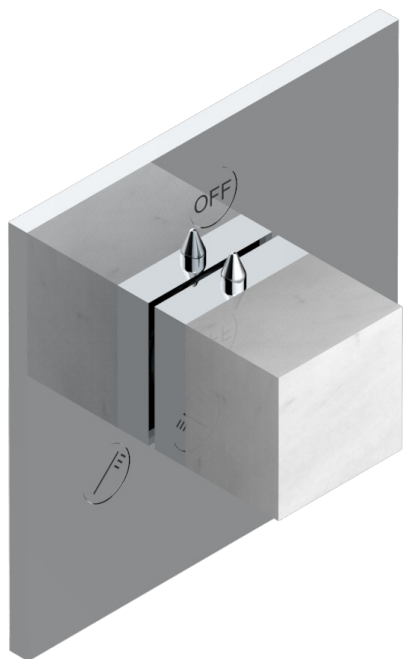

MONTAIGNE VENUS WHITE MARBLE

G3V-48M2SB

Trim for wall mounted diverter - 2 ways ref.48M2 & 3 ways ref.49M3

6 pastilles inclus / 6 pads included

Garniture compatible avec les inverseurs ci-dessous

Trim compatible with the diverters below

48M2SPSA
48M2SPUSA
48M2SPSA/W

48M2SOA
48M2SOUSA
48M2SOA/W

49M3SPSA
49M3SPSUSA
49M3SPSA/W

Tube / Pipe Joint Plaque / Seal Plate

66812

16/05/2018

CHARACTERISTIC

- Montaigne Vénus white marble
- Trim for wall mounted diverter - 2 ways ref.48M2 & 3 ways ref.49M3

RELATED SKU'S

- Ref. G00-48M2SOUSA Wall mounted 3-way diverter with ceramic cartridge for concealed installation- 1 inlet 3/4" and 2 outlets 1/2" without shared ports no stop position - no trim
- Ref. G00-48M2SPSUSA Wall mounted 3-way diverter with ceramic cartridge for concealed installation- 1 inlet 3/4" and 2 outlets 1/2" with positive top, no shared ports - no trim
- Ref. G00-49M3SPSUSA Wall mounted 4-way diverter with ceramic cartridge for concealed installation- 1 inlet 3/4" and 3 outlets 1/2" with positive top, no shared ports - no trim