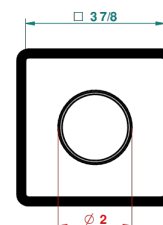

MONTAIGNE VENUS WHITE MARBLE

G3V-48M2SB

Trim for wall mounted diverter - 2 ways ref.48M2 & 3 ways ref.49M3

6 pastilles inclus / 6 pads included

Garniture compatible avec les inverseurs ci-dessous

Trim compatible with the diverters below

48M2SPSA
48M2SPUSA
48M2SPSA/W

48M2SOA
48M2SOUSA
48M2SOA/W

49M3SPSA
49M3SPSUSA
49M3SPSA/W

Tube / Pipe Joint Plaque / Seal Plate

66812

16/05/2018

CHARACTERISTIC

- Montaigne Vénus white marble
- Trim for wall mounted diverter - 2 ways ref.48M2 & 3 ways ref.49M3