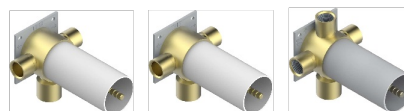

MONTAIGNE VENUS WHITE MARBLE

G3V-48M2SB

Trim for wall mounted diverter, 2 ways - ref. 48M2 and 3 ways - ref. 49M3

6 pastilles inclus / 6 pads included

Garniture compatible avec les inverseurs ci-dessous

Trim compatible with the diverters below

48M2SPSA
48M2SPUSA
48M2SPSA/W

48M2SOA
48M2SOUSA
48M2SOA/W

49M3SPSA
49M3SPSUSA
49M3SPSA/W

Tube / Pipe Joint Plaque / Seal Plate

16/05/2018

CARACTERÍSTICAS

- Montaigne Venus white marble
- Trim for wall mounted diverter, 2 ways - ref. 48M2 and 3 ways - ref. 49M3

PRODUCTOS RELACIONADOS

- Ref. G00-48M2SOA Wall mounted 3-way diverter with ceramic cartridge for concealed installation- 1 inlet 3/4" and 2 outlets 1/2" without stop position, without trim
- Ref. G00-48M2SPSA Wall mounted 3-way diverter with ceramic cartridge for concealed installation, 1 inlet 3/4" and 2 outlets 1/2" with stop position, without trim
- Ref. G00-49M3SPSA Wall mounted 4-way diverter with ceramic cartridge for concealed installation- 1 inlet 3/4" and 3 outlets 1/2" with stop position, without trim

ACABADOS DISPONIBLES

Bronce claro - D01
Cerámica negra mate - D30
Cobre viejo mate - H07
Cromo - A02
Cromo / dorado - G02
Cromo mate - C02

Dorado - F01
Dorado mate - F07
Dorado pálido - F30
Dorado pálido mate (sin barniz) - F31
Níquel - B01
Níquel mate - C01