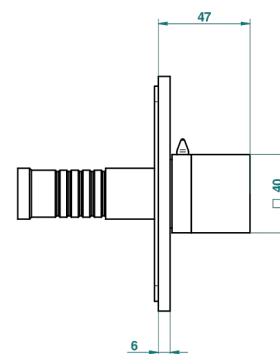

MONTAIGNE VENUS WHITE MARBLE

G3V-48M2SB

Trim for wall mounted diverter, 2 ways - ref. 48M2 and 3 ways - ref. 49M3

6 pastilles inclus / 6 pads included

Garniture compatible avec les inverseurs ci-dessous

Trim compatible with the diverters below

48M2SPSA
48M2SPUSA
48M2SPSA/W

48M2SOA
48M2SOUSA
48M2SOA/W

49M3SPSA
49M3SPSUSA
49M3SPSA/W

Tube / Pipe Joint Plaque / Seal Plate

16/05/2018

CARACTERÍSTICAS

- Montaigne Venus white marble
- Trim for wall mounted diverter, 2 ways - ref. 48M2 and 3 ways - ref. 49M3

PRODUCTOS RELACIONADOS

- Ref. G00-48M2SOA Wall mounted 3-way diverter with ceramic cartridge for concealed installation- 1 inlet 3/4" and 2 outlets 1/2" without stop position, without trim
- Ref. G00-48M2SPSA Wall mounted 3-way diverter with ceramic cartridge for concealed installation, 1 inlet 3/4" and 2 outlets 1/2" with stop position, without trim
- Ref. G00-49M3SPSA Wall mounted 4-way diverter with ceramic cartridge for concealed installation- 1 inlet 3/4" and 3 outlets 1/2" with stop position, without trim