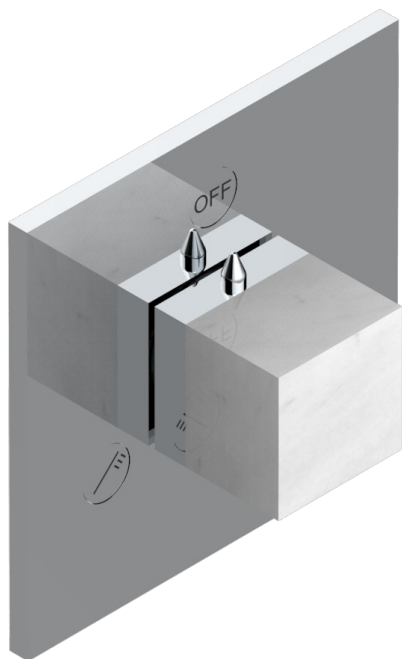

MONTAIGNE VENUS WHITE MARBLE

G3V-48M2SB

Trim for wall mounted diverter, 2 ways - ref. 48M2 and 3 ways - ref. 49M3

6 pastilles inclus / 6 pads included

Garniture compatible avec les inverseurs ci-dessous

Trim compatible with the diverters below

48M2SPSA
48M2SPUSA
48M2SPSA/W

48M2SOA
48M2SOUSA
48M2SOA/W

49M3SPSA
49M3SPSUSA
49M3SPSA/W

Tube / Pipe Joint Plaque / Seal Plate

16/05/2018

CARACTERÍSTICAS

- Montaigne Venus white marble
- Trim for wall mounted diverter, 2 ways - ref. 48M2 and 3 ways - ref. 49M3

PRODUCTOS RELACIONADOS

- Ref. G00-48M2SOA Wall mounted 3-way diverter with ceramic cartridge for concealed installation- 1 inlet 3/4" and 2 outlets 1/2" without stop position, without trim
- Ref. G00-48M2SPSA Wall mounted 3-way diverter with ceramic cartridge for concealed installation, 1 inlet 3/4" and 2 outlets 1/2" with stop position, without trim
- Ref. G00-49M3SPSA Wall mounted 4-way diverter with ceramic cartridge for concealed installation- 1 inlet 3/4" and 3 outlets 1/2" with stop position, without trim