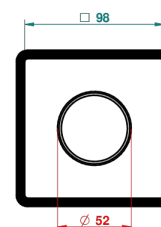

MONTAIGNE VENUS WHITE MARBLE

G3V-48M2SB

Trim for wall mounted diverter, 2 ways - ref. 48M2 and 3 ways - ref. 49M3

6 pastilles inclus / 6 pads included

Garniture compatible avec les inverseurs ci-dessous

Trim compatible with the diverters below

48M2SPSA
48M2SPUSA
48M2SPSA/W

48M2SOA
48M2SOUSA
48M2SOA/W

49M3SPSA
49M3SPSUSA
49M3SPSA/W

Tube / Pipe Joint Plaque / Seal Plate

16/05/2018

CARACTERÍSTICAS

- Montaigne Venus white marble
- Trim for wall mounted diverter, 2 ways - ref. 48M2 and 3 ways - ref. 49M3