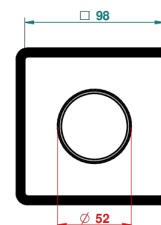

Tube / Pipe Joint Plaque / Seal Plate

16/05/2018

CHARACTERISTIC

- Montaigne Venus white marble
- Trim for wall mounted diverter, 2 ways - ref. 48M2 and 3 ways - ref. 49M3

RELATED SKU'S

- Ref. G00-48M2SOA Wall mounted 3-way diverter with ceramic cartridge for concealed installation- 1 inlet 3/4" and 2 outlets 1/2" without stop position, without trim
- Ref. G00-48M2SPSA Wall mounted 3-way diverter with ceramic cartridge for concealed installation, 1 inlet 3/4" and 2 outlets 1/2" with stop position, without trim
- Ref. G00-49M3SPSA Wall mounted 4-way diverter with ceramic cartridge for concealed installation- 1 inlet 3/4" and 3 outlets 1/2" with stop position, without trim

AVAILABLE FINITIONS

Antique nickel - H28
Black ceram - D30
Blush PVD - H62
Brass color PVD - H49
Brown bronze color PVD - F33
Gold color PVD - H52

Graphite PVD - H64
Lacquered light bronze - D01
Matt Umber PVD - H67
Matt blush PVD - H60
Matt brass color PVD - H50
Matt brown bronze color PVD - F34

Matt chrome - C02
Matt gold - F07
Matt gold color PVD - H53
Matt graphite PVD - H65
Matt nickel (color finish) - C01
Matt nickel color PVD - H56

Nickel color PVD - H55
Polished chrome (color finish) - A02
Polished chrome / Polished gold (color finish) - G02
Polished gold (color finish) - F01
Polished nickel - B01
Soft gold - F30

Soft matt gold - F31
Umber PVD - H66
Varnished matt antique red copper (color finish) - H07