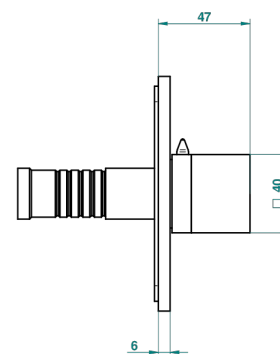

# MONTAIGNE VENUS WHITE MARBLE

G3V-48M2SB

Trim for wall mounted diverter, 2 ways - ref. 48M2 and 3 ways - ref. 49M3

6 pastilles inclus / 6 pads included

Garniture compatible avec les inverseurs ci-dessous

Trim compatible with the diverters below

48M2SPSA  
48M2SPUSA  
48M2SPSA/W

48M2SOA  
48M2SOLA  
48M2SOA/W

49M3SPSA  
49M3SPSUSA  
49M3SPSA/W

Tube / Pipe Joint Plaque / Seal Plate

16/05/2018

## CHARACTERISTIC

- Montaigne Venus white marble
- Trim for wall mounted diverter, 2 ways - ref. 48M2 and 3 ways - ref. 49M3

## RELATED SKU'S

- Ref. G00-48M2SOA Wall mounted 3-way diverter with ceramic cartridge for concealed installation- 1 inlet 3/4" and 2 outlets 1/2" without stop position, without trim
- Ref. G00-48M2SPSA Wall mounted 3-way diverter with ceramic cartridge for concealed installation, 1 inlet 3/4" and 2 outlets 1/2" with stop position, without trim
- Ref. G00-49M3SPSA Wall mounted 4-way diverter with ceramic cartridge for concealed installation- 1 inlet 3/4" and 3 outlets 1/2" with stop position, without trim