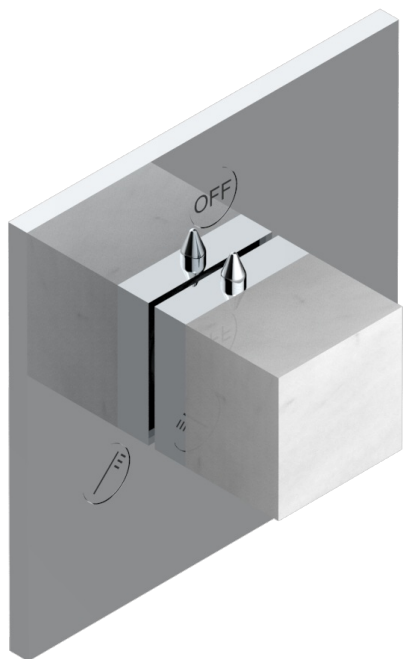

# MONTAIGNE VENUS WHITE MARBLE

G3V-48M2SB

Trim for wall mounted diverter, 2 ways - ref. 48M2 and 3 ways - ref. 49M3

6 pastilles inclus / 6 pads included

Garniture compatible avec les inverseurs ci-dessous

Trim compatible with the diverters below

48M2SPSA  
48M2SPUSA  
48M2SPSA/W

48M2SOA  
48M2SOLA  
48M2SOA/W

49M3SPSA  
49M3SPSUSA  
49M3SPSA/W

Tube / Pipe Joint Plaque / Seal Plate

16/05/2018

## CHARACTERISTIC

- Montaigne Venus white marble
- Trim for wall mounted diverter, 2 ways - ref. 48M2 and 3 ways - ref. 49M3

## RELATED SKU'S

- Ref. G00-48M2SOA Wall mounted 3-way diverter with ceramic cartridge for concealed installation- 1 inlet 3/4" and 2 outlets 1/2" without stop position, without trim
- Ref. G00-48M2SPSA Wall mounted 3-way diverter with ceramic cartridge for concealed installation, 1 inlet 3/4" and 2 outlets 1/2" with stop position, without trim
- Ref. G00-49M3SPSA Wall mounted 4-way diverter with ceramic cartridge for concealed installation- 1 inlet 3/4" and 3 outlets 1/2" with stop position, without trim