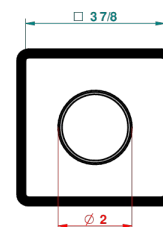

MONTAIGNE VENUS WHITE MARBLE

G3V-48M2SB

Trim for wall mounted diverter, 2 ways - ref. 48M2 and 3 ways - ref. 49M3

6 pastilles inclus / 6 pads included

Garniture compatible avec les inverseurs ci-dessous

Trim compatible with the diverters below

48M2SPSA
48M2SPUSA
48M2SPSA/W

48M2SOA
48M2SOUSA
48M2SOA/W

49M3SPSA
49M3SPSUSA
49M3SPSA/W

Tube / Pipe Joint Plaque / Seal Plate

66812

16/05/2018

CARACTERÍSTICAS

- Montaigne Venus white marble
- Trim for wall mounted diverter, 2 ways - ref. 48M2 and 3 ways - ref. 49M3