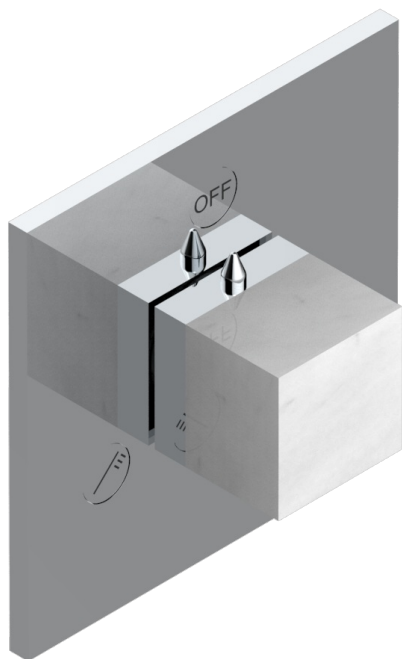

MONTAIGNE VENUS WHITE MARBLE

G3V-48M2SB

Trim for wall mounted diverter, 2 ways - ref. 48M2 and 3 ways - ref. 49M3

6 pastilles inclus / 6 pads included

Garniture compatible avec les inverseurs ci-dessous

Trim compatible with the diverters below

48M2SPSA
48M2SPUSA
48M2SPSA/W

48M2SOA
48M2SOUSA
48M2SOA/W

49M3SPSA
49M3SPSUSA
49M3SPSA/W

Tube / Pipe Joint Plaque / Seal Plate

66812

16/05/2018

CARACTERÍSTICAS

- Montaigne Venus white marble
- Trim for wall mounted diverter, 2 ways - ref. 48M2 and 3 ways - ref. 49M3

PRODUCTOS RELACIONADOS

- Ref. G00-48M2SOA Wall mounted 3-way diverter with ceramic cartridge for concealed installation- 1 inlet 3/4" and 2 outlets 1/2" without stop position, without trim
- Ref. G00-48M2SPSA Wall mounted 3-way diverter with ceramic cartridge for concealed installation, 1 inlet 3/4" and 2 outlets 1/2" with stop position, without trim
- Ref. G00-49M3SPSA Wall mounted 4-way diverter with ceramic cartridge for concealed installation- 1 inlet 3/4" and 3 outlets 1/2" with stop position, without trim