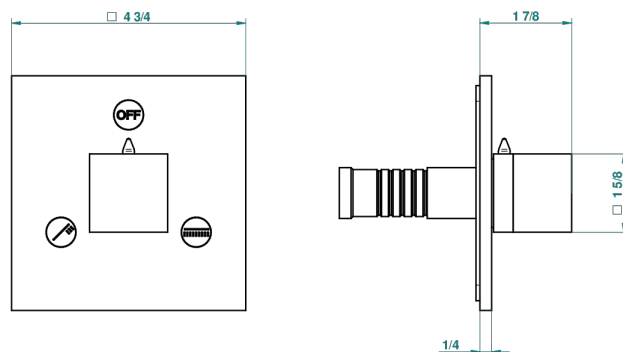

MONTAIGNE VENUS WHITE MARBLE

G3V-48M2SB

Trim for wall mounted diverter, 2 ways - ref. 48M2 and 3 ways - ref. 49M3

6 pastilles inclus / 6 pads included

Garniture compatible avec les inverseurs ci-dessous

Trim compatible with the diverters below

48M2SPSA
48M2SPUSA
48M2SPSA/W

48M2SOA
48M2SOUSA
48M2SOA/W

49M3SPSA
49M3SPSUSA
49M3SPSA/W

Tube / Pipe Joint Plaque / Seal Plate

66812

16/05/2018

CARACTERÍSTICAS

- Montaigne Venus white marble
- Trim for wall mounted diverter, 2 ways - ref. 48M2 and 3 ways - ref. 49M3

PRODUCTOS RELACIONADOS

- Ref. G00-48M2SOA Wall mounted 3-way diverter with ceramic cartridge for concealed installation- 1 inlet 3/4" and 2 outlets 1/2" without stop position, without trim
- Ref. G00-48M2SPSA Wall mounted 3-way diverter with ceramic cartridge for concealed installation, 1 inlet 3/4" and 2 outlets 1/2" with stop position, without trim
- Ref. G00-49M3SPSA Wall mounted 4-way diverter with ceramic cartridge for concealed installation- 1 inlet 3/4" and 3 outlets 1/2" with stop position, without trim