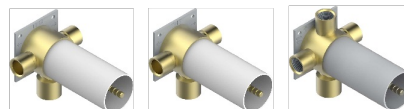

MONTAIGNE VENUS WHITE MARBLE

G3V-48M2SB

Trim for wall mounted diverter, 2 ways - ref. 48M2 and 3 ways - ref. 49M3

6 pastilles inclus / 6 pads included

Garniture compatible avec les inverseurs ci-dessous

Trim compatible with the diverters below

48M2SPSA
48M2SPUSA
48M2SPSA/W

48M2SOA
48M2SOUSA
48M2SOA/W

49M3SPSA
49M3SPSUSA
49M3SPSA/W

Tube / Pipe Joint Plaque / Seal Plate

66812

16/05/2018

CARACTERÍSTICAS

- Montaigne Venus white marble
- Trim for wall mounted diverter, 2 ways - ref. 48M2 and 3 ways - ref. 49M3

PRODUCTOS RELACIONADOS

- Ref. G00-48M2SOA Wall mounted 3-way diverter with ceramic cartridge for concealed installation- 1 inlet 3/4" and 2 outlets 1/2" without stop position, without trim
- Ref. G00-48M2SPSA Wall mounted 3-way diverter with ceramic cartridge for concealed installation, 1 inlet 3/4" and 2 outlets 1/2" with stop position, without trim
- Ref. G00-49M3SPSA Wall mounted 4-way diverter with ceramic cartridge for concealed installation- 1 inlet 3/4" and 3 outlets 1/2" with stop position, without trim

ACABADOS DISPONIBLES

Bronce claro - D01
Cerámica negra mate - D30
Cobre viejo mate - H07
Cromo - A02
Cromo / dorado - G02
Cromo mate - C02

Dorado - F01
Dorado mate - F07
Dorado pálido - F30
Dorado pálido mate (sin barniz) - F31
Níquel - B01
Níquel mate - C01